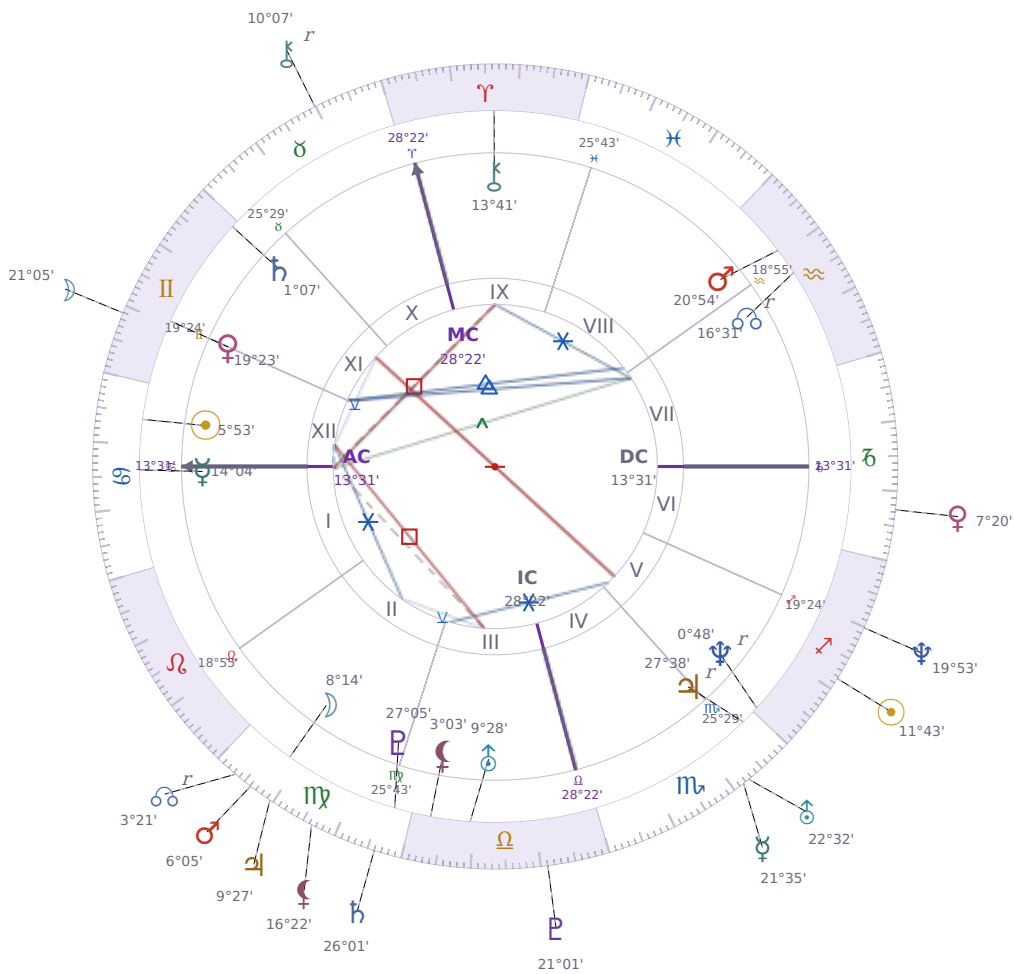

DAILY HOROSCOPE

Elon Reeve Musk

Businessman, entrepreneur, and political figure (born 1971)

♋ Cancer June 28, 1971 07:30 Pretoria

Tuesday, 4 December 1979

TRANSITS FOR TODAY

☉ Sun	in ♐ Sagittarius	11°43'55"
☾ Moon	in ♊ Gemini	21°05'16"
☿ Mercury	in ♏ Scorpio	21°35'53"
♀ Venus	in ♑ Capricorn	7°20'11"
♂ Mars	in ♍ Virgo	6°05'31"
♃ Jupiter	in ♍ Virgo	9°27'59"
♄ Saturn	in ♍ Virgo	26°01'05"

♅ Uranus	in ♏ Scorpio	22°32'42"
♆ Neptune	in ♐ Sagittarius	19°53'41"
♇ Pluto	in ♎ Libra	21°01'02"
♁ Chiron	in ♉ Taurus Rx	10°07'27"
♁ NNode	in ♍ Virgo Rx	3°21'08"
♁ Lilith	in ♍ Virgo	16°22'39"

NATAL PLANETS