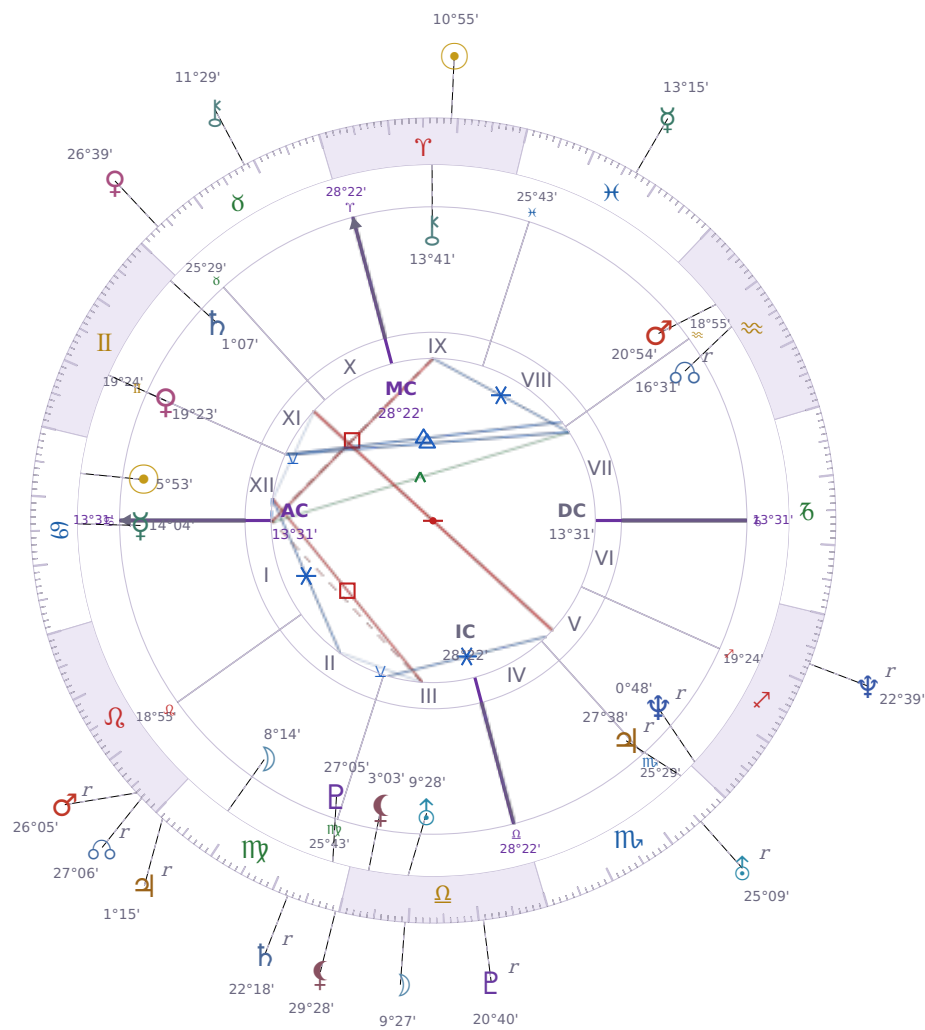

DAILY HOROSCOPE

Elon Reeve Musk

Businessman, entrepreneur, and political figure (born 1971)

♋ Cancer June 28, 1971 07:30 Pretoria

Monday, 31 March 1980

TRANSITS FOR TODAY

☉ Sun	in ♈ Aries	10°55'29"
☾ Moon	in ♎ Libra	9°27'40"
☿ Mercury	in ♋ Pisces	13°15'12"
♀ Venus	in ♉ Taurus	26°39'36"
♂ Mars	in ♌ Leo Rx	26°05'02"
♃ Jupiter	in ♍ Virgo Rx	1°15'52"
♄ Saturn	in ♍ Virgo Rx	22°18'29"

♅ Uranus	in	♏ Scorpio Rx	25°09'02"
♆ Neptune	in	♐ Sagittarius Rx	22°39'47"
♇ Pluto	in	♎ Libra Rx	20°40'03"
♁ Chiron	in	♉ Taurus	11°29'26"
♁ NNode	in	♌ Leo Rx	27°06'12"
♁ Lilith	in	♍ Virgo	29°28'09"

NATAL PLANETS

☉ Sun	in	♋ Cancer	5°53'26"	XII
☾ Moon	in	♍ Virgo	8°14'52"	II
☿ Mercury	in	♋ Cancer	14°04'03"	I
♀ Venus	in	♊ Gemini	19°23'48"	XI
♂ Mars	in	♒ Aquarius	20°54'21"	VIII
♃ Jupiter	in	♏ Scorpio	27°38'52"	V Rx
♄ Saturn	in	♊ Gemini	1°07'22"	XI
♅ Uranus	in	♎ Libra	9°28'55"	III
♆ Neptune	in	♐ Sagittarius	0°48'48"	V Rx
♇ Pluto	in	♍ Virgo	27°05'36"	III
♁ Chiron	in	♈ Aries	13°41'50"	IX
♁ North Node	in	♒ Aquarius	16°31'23"	VII Rx
♁ Lilith	in	♎ Libra	3°03'14"	III