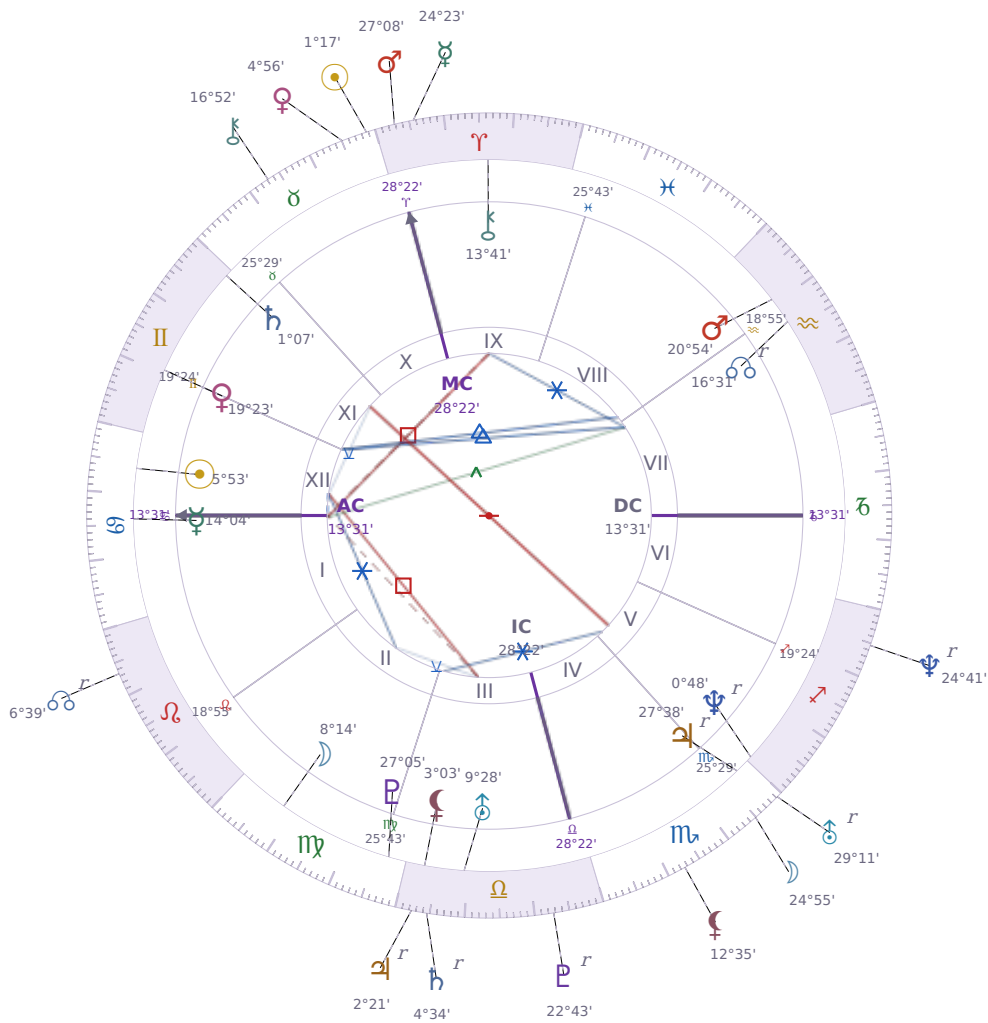

DAILY HOROSCOPE

Elon Reeve Musk

Businessman, entrepreneur, and political figure (born 1971)

♋ Cancer June 28, 1971 07:30 Pretoria

Tuesday, 21 April 1981

TRANSITS FOR TODAY

☉ Sun	in ♉ Taurus	1°17'17"
☾ Moon	in ♏ Scorpio	24°55'58"
☿ Mercury	in ♈ Aries	24°23'16"
♀ Venus	in ♉ Taurus	4°56'18"
♂ Mars	in ♈ Aries	27°08'20"
♃ Jupiter	in ♎ Libra Rx	2°21'18"
♄ Saturn	in ♎ Libra Rx	4°34'06"

♅ Uranus	in ♏ Scorpio Rx	29°11'55"
♆ Neptune	in ♐ Sagittarius Rx	24°41'13"
♇ Pluto	in ♎ Libra Rx	22°43'36"
♁ Chiron	in ♉ Taurus	16°52'07"
♁ NNode	in ♌ Leo Rx	6°39'42"
♁ Lilith	in ♏ Scorpio	12°35'52"

NATAL PLANETS

☉ Sun	in ♋ Cancer	5°53'26"	XII
☾ Moon	in ♍ Virgo	8°14'52"	II
☿ Mercury	in ♋ Cancer	14°04'03"	I
♀ Venus	in ♊ Gemini	19°23'48"	XI
♂ Mars	in ♒ Aquarius	20°54'21"	VIII
♃ Jupiter	in ♏ Scorpio	27°38'52"	V Rx
♄ Saturn	in ♊ Gemini	1°07'22"	XI
♅ Uranus	in ♎ Libra	9°28'55"	III
♆ Neptune	in ♐ Sagittarius	0°48'48"	V Rx
♇ Pluto	in ♍ Virgo	27°05'36"	III
♁ Chiron	in ♈ Aries	13°41'50"	IX
♁ North Node	in ♒ Aquarius	16°31'23"	VII Rx
♁ Lilith	in ♎ Libra	3°03'14"	III