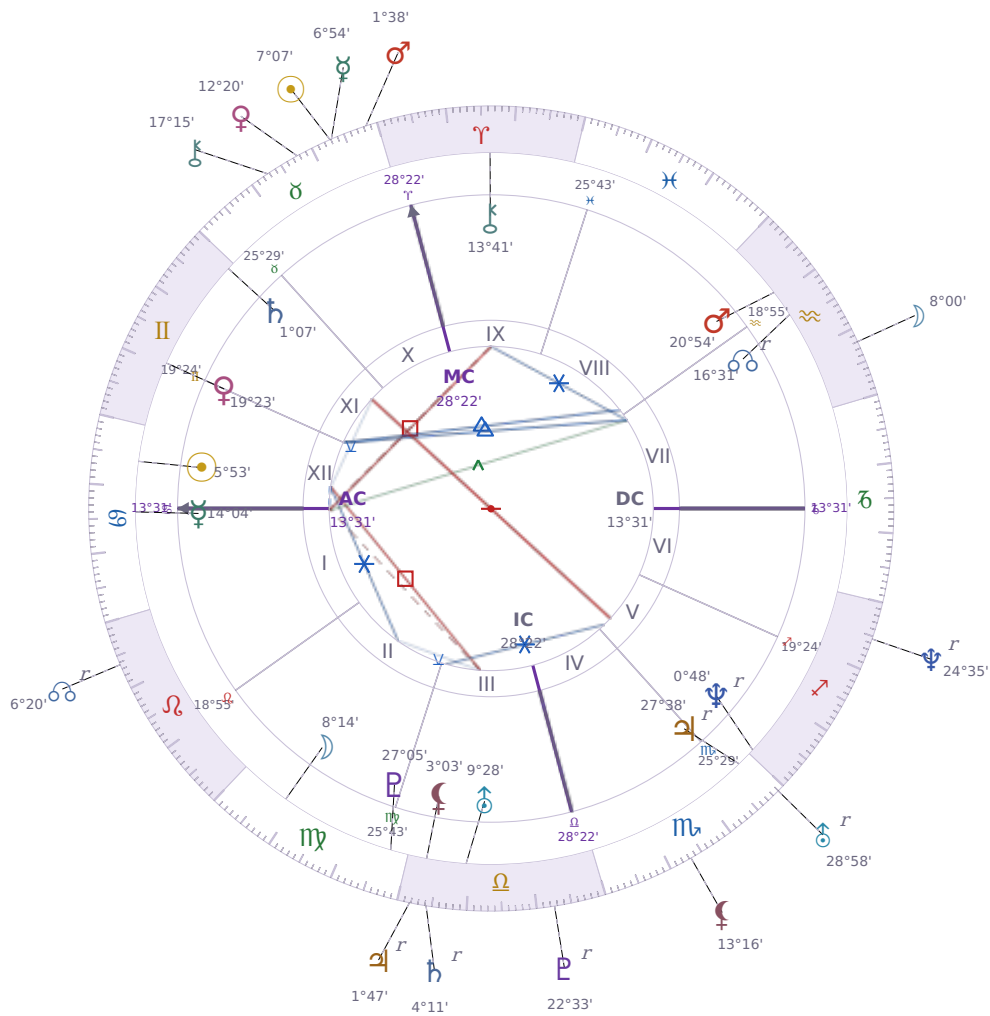

DAILY HOROSCOPE

Elon Reeve Musk

Businessman, entrepreneur, and political figure (born 1971)

♋ Cancer June 28, 1971 07:30 Pretoria

Monday, 27 April 1981

TRANSITS FOR TODAY

☉ Sun	in ♉ Taurus	7°07'50"
☾ Moon	in ♒ Aquarius	8°00'08"
☿ Mercury	in ♉ Taurus	6°54'43"
♀ Venus	in ♉ Taurus	12°20'54"
♂ Mars	in ♉ Taurus	1°38'50"
♃ Jupiter	in ♎ Libra Rx	1°47'42"
♄ Saturn	in ♎ Libra Rx	4°11'46"

♅ Uranus	in	♏ Scorpio Rx	28°58'50"
♆ Neptune	in	♐ Sagittarius Rx	24°36'00"
♇ Pluto	in	♎ Libra Rx	22°33'43"
♁ Chiron	in	♉ Taurus	17°15'49"
♊ NNode	in	♌ Leo Rx	6°20'38"
♁ Lilith	in	♏ Scorpio	13°16'13"

NATAL PLANETS

☉ Sun	in	♋ Cancer	5°53'26"	XII
☾ Moon	in	♍ Virgo	8°14'52"	II
☿ Mercury	in	♋ Cancer	14°04'03"	I
♀ Venus	in	♊ Gemini	19°23'48"	XI
♂ Mars	in	♒ Aquarius	20°54'21"	VIII
♃ Jupiter	in	♏ Scorpio	27°38'52"	V Rx
♄ Saturn	in	♊ Gemini	1°07'22"	XI
♅ Uranus	in	♎ Libra	9°28'55"	III
♆ Neptune	in	♐ Sagittarius	0°48'48"	V Rx
♇ Pluto	in	♍ Virgo	27°05'36"	III
♁ Chiron	in	♈ Aries	13°41'50"	IX
♊ North Node	in	♒ Aquarius	16°31'23"	VII Rx
♁ Lilith	in	♎ Libra	3°03'14"	III