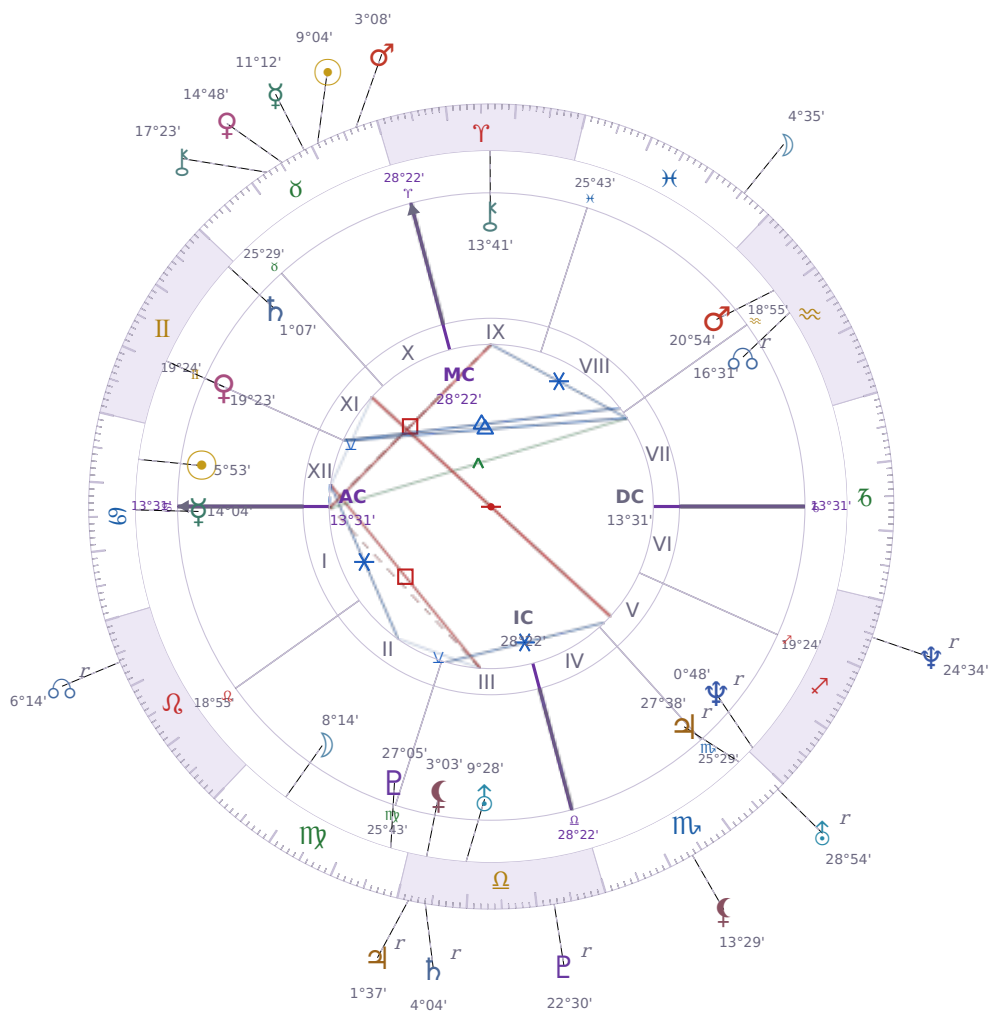

DAILY HOROSCOPE

Elon Reeve Musk

Businessman, entrepreneur, and political figure (born 1971)

♋ Cancer June 28, 1971 07:30 Pretoria

Wednesday, 29 April 1981

TRANSITS FOR TODAY

☉ Sun	in ♉ Taurus	9°04'28"
☾ Moon	in ♓ Pisces	4°35'44"
☿ Mercury	in ♉ Taurus	11°12'22"
♀ Venus	in ♉ Taurus	14°48'59"
♂ Mars	in ♉ Taurus	3°08'37"
♃ Jupiter	in ♎ Libra Rx	1°37'37"
♄ Saturn	in ♎ Libra Rx	4°04'51"

♅ Uranus	in	♏ Scorpio Rx	28°54'16"
♆ Neptune	in	♐ Sagittarius Rx	24°34'03"
♇ Pluto	in	♎ Libra Rx	22°30'30"
♁ Chiron	in	♉ Taurus	17°23'48"
♁ NNode	in	♌ Leo Rx	6°14'17"
♁ Lilith	in	♏ Scorpio	13°29'39"

## NATAL PLANETS

☉ Sun	in	♋ Cancer	5°53'26"	XII
☾ Moon	in	♍ Virgo	8°14'52"	II
☿ Mercury	in	♋ Cancer	14°04'03"	I
♀ Venus	in	♊ Gemini	19°23'48"	XI
♂ Mars	in	♒ Aquarius	20°54'21"	VIII
♃ Jupiter	in	♏ Scorpio	27°38'52"	V Rx
♄ Saturn	in	♊ Gemini	1°07'22"	XI
♅ Uranus	in	♎ Libra	9°28'55"	III
♆ Neptune	in	♐ Sagittarius	0°48'48"	V Rx
♇ Pluto	in	♍ Virgo	27°05'36"	III
♁ Chiron	in	♈ Aries	13°41'50"	IX
♁ North Node	in	♒ Aquarius	16°31'23"	VII Rx
♁ Lilith	in	♎ Libra	3°03'14"	III

## KEY TRANSIT FACTORS