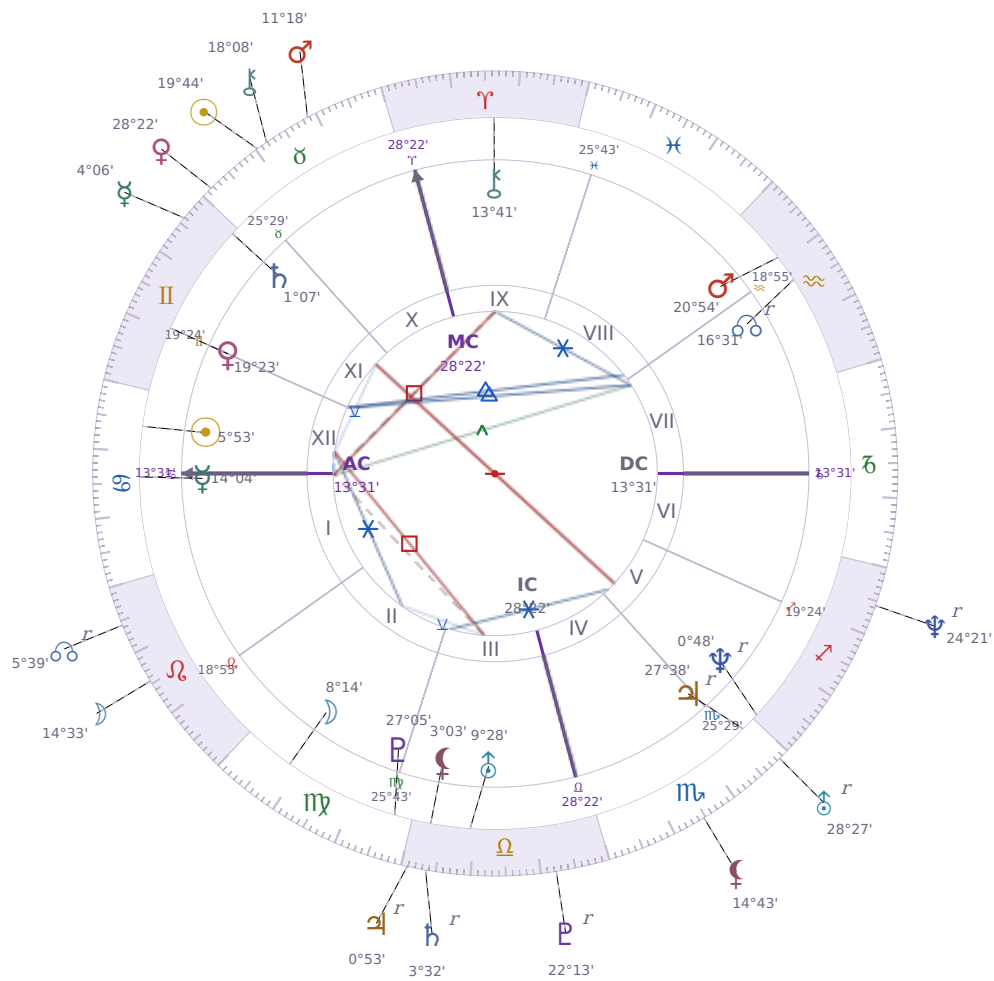

DAILY HOROSCOPE

Elon Reeve Musk

Businessman, entrepreneur, and political figure (born 1971)

♋ Cancer June 28, 1971 07:30 Pretoria

Sunday, 10 May 1981

TRANSITS FOR TODAY

☉ Sun	in ♉ Taurus	19°44'02"
☾ Moon	in ♌ Leo	14°33'25"
☿ Mercury	in ♊ Gemini	4°06'45"
♀ Venus	in ♉ Taurus	28°22'21"
♂ Mars	in ♉ Taurus	11°18'49"
♃ Jupiter	in ♎ Libra Rx	0°53'31"
♄ Saturn	in ♎ Libra Rx	3°32'24"

♅ Uranus	in	♏ Scorpio Rx	28°27'56"
♆ Neptune	in	♐ Sagittarius Rx	24°21'35"
♇ Pluto	in	♎ Libra Rx	22°13'38"
♁ Chiron	in	♉ Taurus	18°08'05"
♁ NNode	in	♌ Leo Rx	5°39'20"
♁ Lilith	in	♏ Scorpio	14°43'36"

## NATAL PLANETS

☉ Sun	in	♋ Cancer	5°53'26"	XII
☾ Moon	in	♍ Virgo	8°14'52"	II
☿ Mercury	in	♋ Cancer	14°04'03"	I
♀ Venus	in	♊ Gemini	19°23'48"	XI
♂ Mars	in	♒ Aquarius	20°54'21"	VIII
♃ Jupiter	in	♏ Scorpio	27°38'52"	V Rx
♄ Saturn	in	♊ Gemini	1°07'22"	XI
♅ Uranus	in	♎ Libra	9°28'55"	III
♆ Neptune	in	♐ Sagittarius	0°48'48"	V Rx
♇ Pluto	in	♍ Virgo	27°05'36"	III
♁ Chiron	in	♈ Aries	13°41'50"	IX
♁ North Node	in	♒ Aquarius	16°31'23"	VII Rx
♁ Lilith	in	♎ Libra	3°03'14"	III

## KEY TRANSIT FACTORS