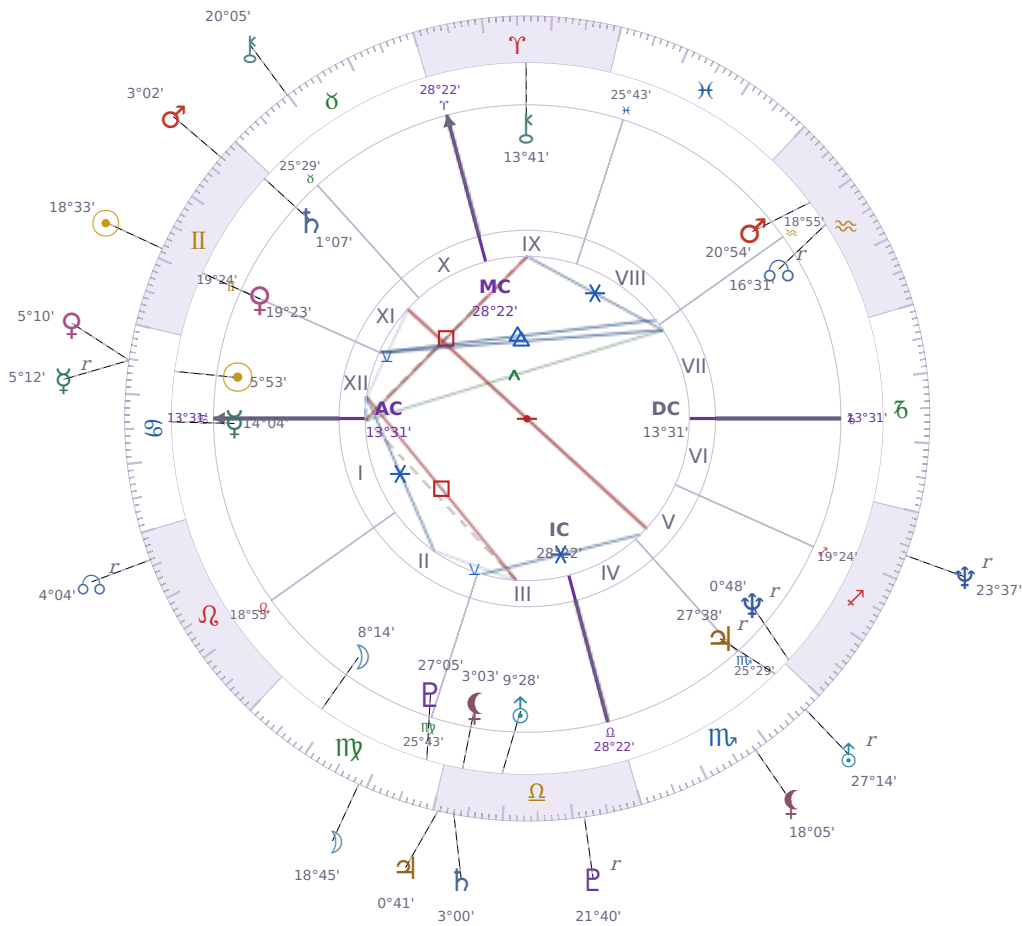

DAILY HOROSCOPE

## Elon Reeve Musk

Businessman, entrepreneur, and political figure (born 1971)

♋ Cancer June 28, 1971 07:30 Pretoria

**Tuesday, 9 June 1981**

TRANSITS FOR TODAY

☉ Sun	in ♊ Gemini	18°33'10"
☾ Moon	in ♍ Virgo	18°45'58"
☿ Mercury	in ♋ Cancer <b>Rx</b>	5°12'35"
♀ Venus	in ♋ Cancer	5°10'33"
♂ Mars	in ♊ Gemini	3°02'47"
♃ Jupiter	in ♎ Libra	0°41'17"
♄ Saturn	in ♎ Libra	3°00'46"