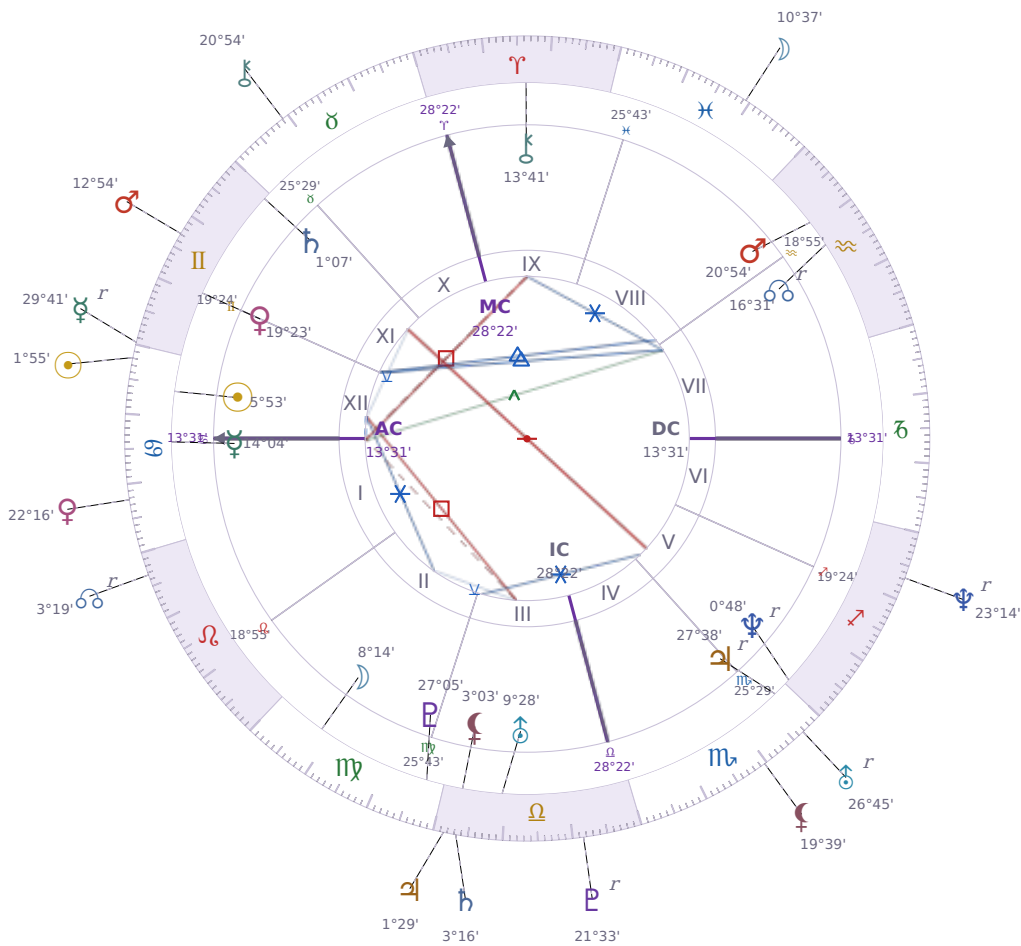

DAILY HOROSCOPE

Elon Reeve Musk

Businessman, entrepreneur, and political figure (born 1971)

♋ Cancer June 28, 1971 07:30 Pretoria

Tuesday, 23 June 1981

TRANSITS FOR TODAY

☉ Sun	in ♋ Cancer	1°55'04"
☾ Moon	in ♓ Pisces	10°37'01"
☿ Mercury	in ♊ Gemini Rx	29°41'22"
♀ Venus	in ♋ Cancer	22°16'07"
♂ Mars	in ♊ Gemini	12°54'32"
♃ Jupiter	in ♎ Libra	1°29'30"
♄ Saturn	in ♎ Libra	3°16'51"

♅ Uranus	in	♏ Scorpio Rx	26°45'16"
♆ Neptune	in	♐ Sagittarius Rx	23°14'46"
♇ Pluto	in	♎ Libra Rx	21°33'10"
♁ Chiron	in	♉ Taurus	20°54'12"
♁ NNode	in	♌ Leo Rx	3°19'33"
♁ Lilith	in	♏ Scorpio	19°39'18"

NATAL PLANETS

☉ Sun	in	♋ Cancer	5°53'26"	XII
☾ Moon	in	♍ Virgo	8°14'52"	II
☿ Mercury	in	♋ Cancer	14°04'03"	I
♀ Venus	in	♊ Gemini	19°23'48"	XI
♂ Mars	in	♒ Aquarius	20°54'21"	VIII
♃ Jupiter	in	♏ Scorpio	27°38'52"	V Rx
♄ Saturn	in	♊ Gemini	1°07'22"	XI
♅ Uranus	in	♎ Libra	9°28'55"	III
♆ Neptune	in	♐ Sagittarius	0°48'48"	V Rx
♇ Pluto	in	♍ Virgo	27°05'36"	III
♁ Chiron	in	♈ Aries	13°41'50"	IX
♁ North Node	in	♒ Aquarius	16°31'23"	VII Rx
♁ Lilith	in	♎ Libra	3°03'14"	III