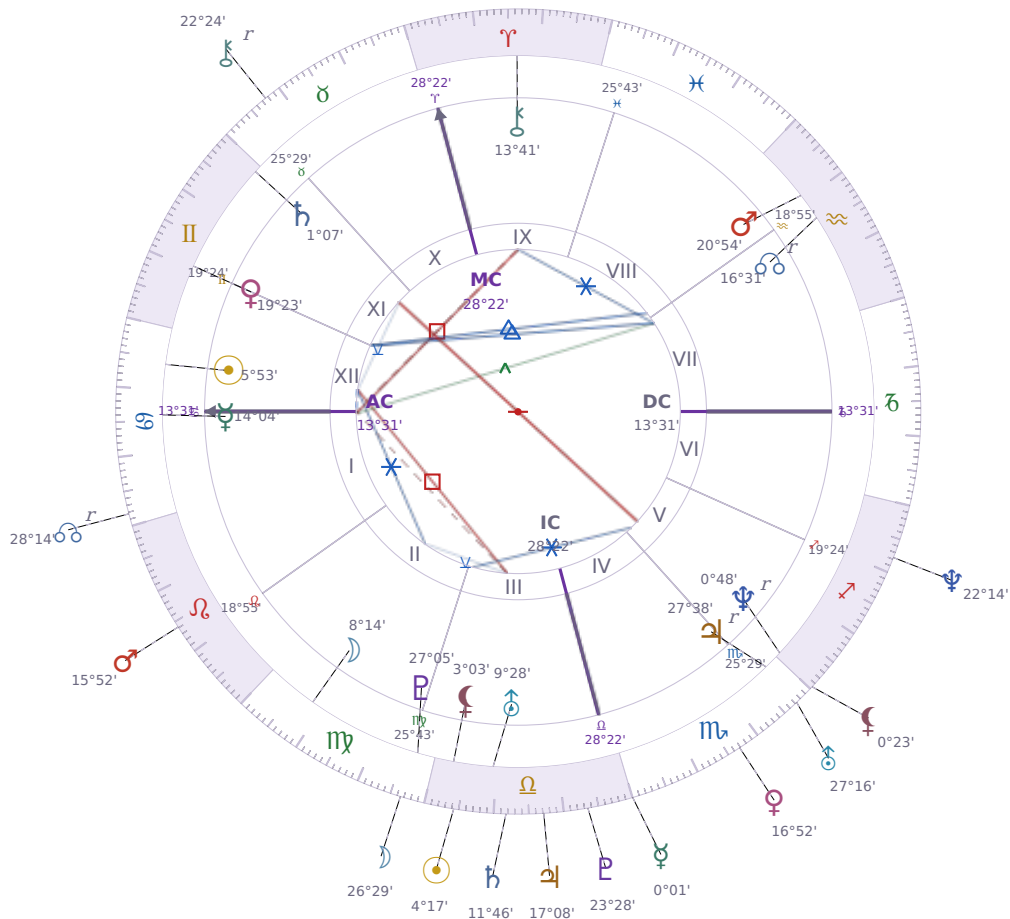

DAILY HOROSCOPE

Elon Reeve Musk

Businessman, entrepreneur, and political figure (born 1971)

♋ Cancer June 28, 1971 07:30 Pretoria

Sunday, 27 September 1981

TRANSITS FOR TODAY

☉ Sun	in ♎ Libra	4°17'09"
☾ Moon	in ♍ Virgo	26°29'36"
☿ Mercury	in ♏ Scorpio	0°01'52"
♀ Venus	in ♏ Scorpio	16°52'48"
♂ Mars	in ♌ Leo	15°52'30"
♃ Jupiter	in ♎ Libra	17°08'40"
♄ Saturn	in ♎ Libra	11°46'08"

♅ Uranus	in	♏ Scorpio	27°16'08"
♆ Neptune	in	♐ Sagittarius	22°14'40"
♇ Pluto	in	♎ Libra	23°28'18"
♁ Chiron	in	♉ Taurus Rx	22°24'04"
♁ NNode	in	♋ Cancer Rx	28°14'31"
♁ Lilith	in	♐ Sagittarius	0°23'29"

NATAL PLANETS