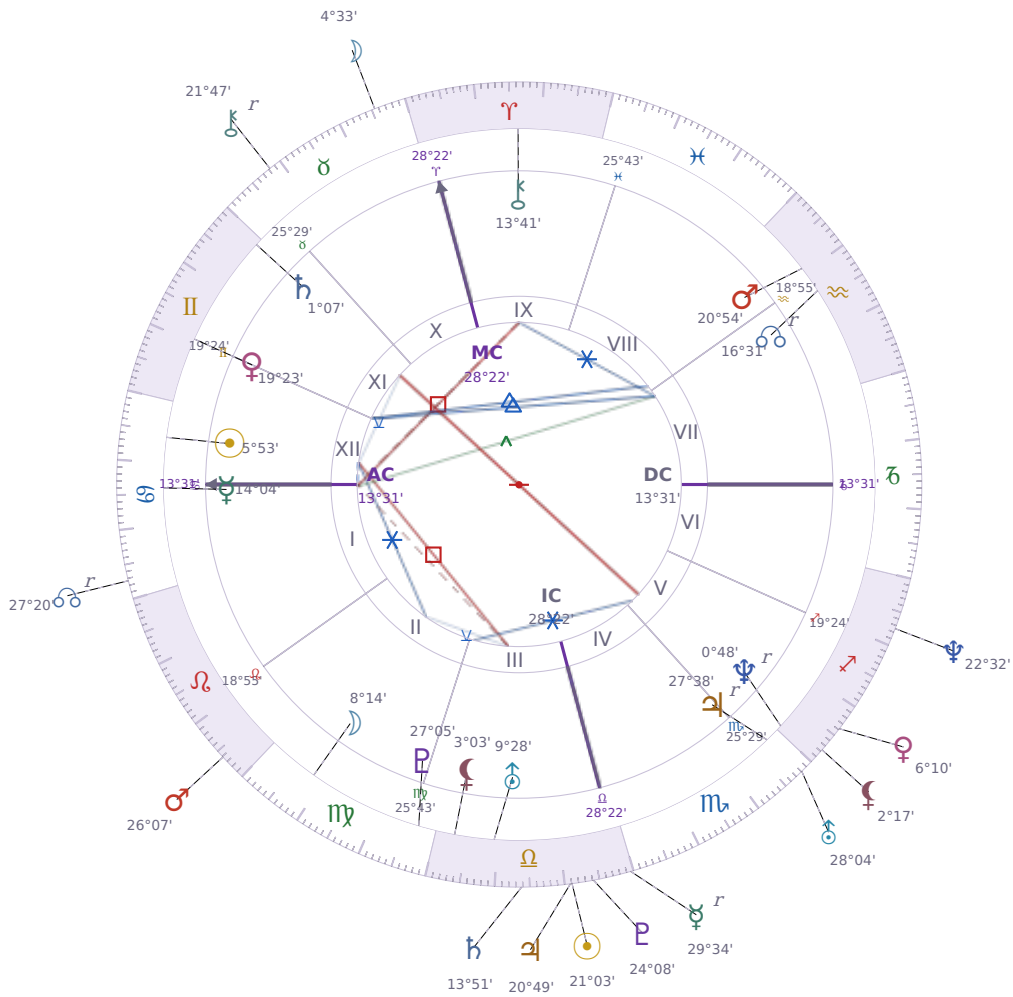

DAILY HOROSCOPE

Elon Reeve Musk

Businessman, entrepreneur, and political figure (born 1971)

♋ Cancer June 28, 1971 07:30 Pretoria

Wednesday, 14 October 1981

TRANSITS FOR TODAY

☉ Sun	in ♎ Libra	21°03'02"
☾ Moon	in ♉ Taurus	4°33'24"
☿ Mercury	in ♎ Libra Rx	29°34'53"
♀ Venus	in ♐ Sagittarius	6°10'24"
♂ Mars	in ♌ Leo	26°07'21"
♃ Jupiter	in ♎ Libra	20°49'02"
♄ Saturn	in ♎ Libra	13°51'14"

♅ Uranus	in	♏ Scorpio	28°04'59"
♆ Neptune	in	♐ Sagittarius	22°32'25"
♇ Pluto	in	♎ Libra	24°08'26"
♁ Chiron	in	♉ Taurus Rx	21°47'16"
♊ NNode	in	♋ Cancer Rx	27°20'29"
♁ Lilith	in	♐ Sagittarius	2°17'21"

NATAL PLANETS

☉ Sun	in	♋ Cancer	5°53'26"	XII
☾ Moon	in	♍ Virgo	8°14'52"	II
☿ Mercury	in	♋ Cancer	14°04'03"	I
♀ Venus	in	♊ Gemini	19°23'48"	XI
♂ Mars	in	♒ Aquarius	20°54'21"	VIII
♃ Jupiter	in	♏ Scorpio	27°38'52"	V Rx
♄ Saturn	in	♊ Gemini	1°07'22"	XI
♅ Uranus	in	♎ Libra	9°28'55"	III
♆ Neptune	in	♐ Sagittarius	0°48'48"	V Rx
♇ Pluto	in	♍ Virgo	27°05'36"	III
♁ Chiron	in	♈ Aries	13°41'50"	IX
♊ North Node	in	♒ Aquarius	16°31'23"	VII Rx
♁ Lilith	in	♎ Libra	3°03'14"	III

KEY DATE

☿ Mercury enters ♎ Libra

Mercury in *Libra* brings a shift toward **weighing both sides** before you speak or decide, making conversations feel more balanced but sometimes slower. At work and in relationships, you'll notice people becoming more **concerned with fairness** and wanting input from others before moving forward. This transit typically makes **negotiation and compromise** easier, though the constant balancing can occasionally leave decisions stuck in the middle instead of resolved.