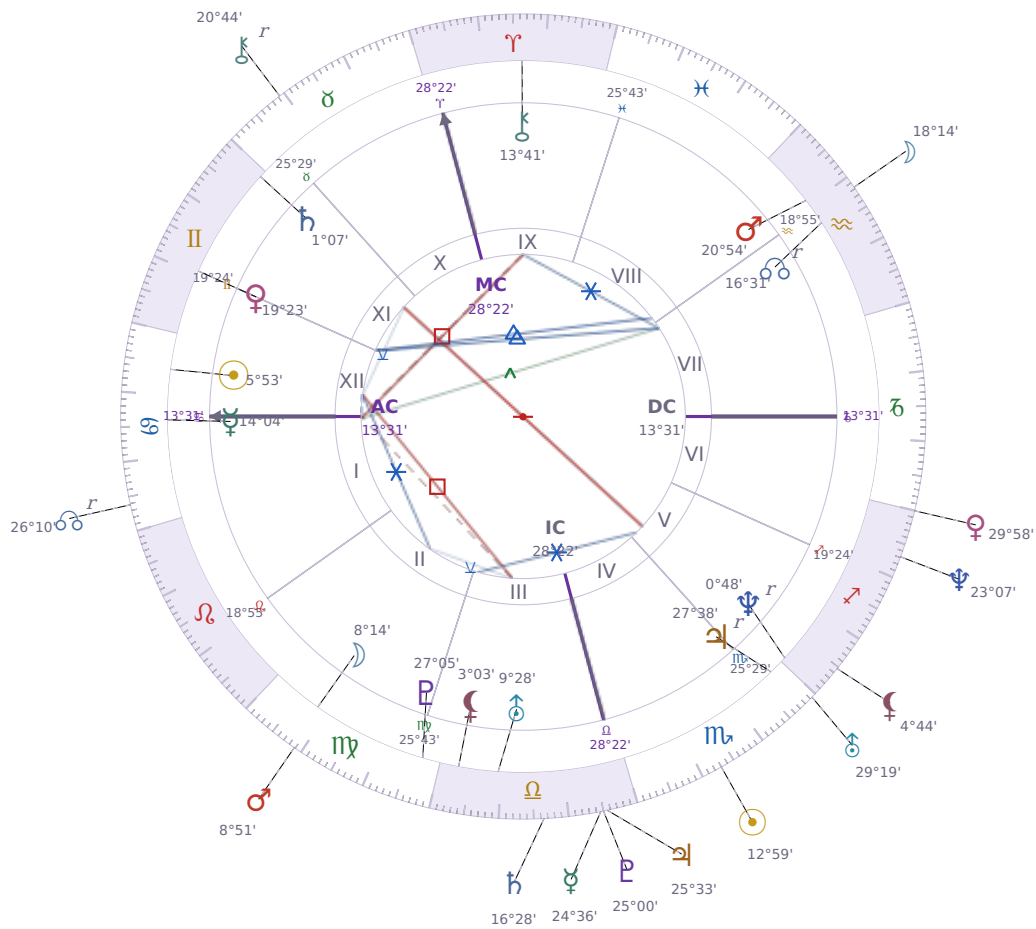

DAILY HOROSCOPE

Elon Reeve Musk

Businessman, entrepreneur, and political figure (born 1971)

♋ Cancer June 28, 1971 07:30 Pretoria

Thursday, 5 November 1981

TRANSITS FOR TODAY

|           |                  |           |
|-----------|------------------|-----------|
| ☉ Sun     | in ♏ Scorpio     | 12°59'16" |
| ☾ Moon    | in ♒ Aquarius    | 18°14'37" |
| ☿ Mercury | in ♎ Libra       | 24°37'00" |
| ♀ Venus   | in ♐ Sagittarius | 29°58'18" |
| ♂ Mars    | in ♍ Virgo       | 8°51'19"  |
| ♃ Jupiter | in ♎ Libra       | 25°33'44" |
| ♄ Saturn  | in ♎ Libra       | 16°28'24" |

|           |    |               |           |
|-----------|----|---------------|-----------|
| ♅ Uranus  | in | ♏ Scorpio     | 29°19'46" |
| ♆ Neptune | in | ♐ Sagittarius | 23°07'08" |
| ♇ Pluto   | in | ♎ Libra       | 25°00'50" |
| ♁ Chiron  | in | ♉ Taurus Rx   | 20°44'47" |
| ♊ NNode   | in | ♋ Cancer Rx   | 26°10'35" |
| ♁ Lilith  | in | ♐ Sagittarius | 4°44'39"  |

## NATAL PLANETS

|              |    |               |           |        |
|--------------|----|---------------|-----------|--------|
| ☉ Sun        | in | ♋ Cancer      | 5°53'26"  | XII    |
| ☾ Moon       | in | ♍ Virgo       | 8°14'52"  | II     |
| ☿ Mercury    | in | ♋ Cancer      | 14°04'03" | I      |
| ♀ Venus      | in | ♊ Gemini      | 19°23'48" | XI     |
| ♂ Mars       | in | ♒ Aquarius    | 20°54'21" | VIII   |
| ♃ Jupiter    | in | ♏ Scorpio     | 27°38'52" | V Rx   |
| ♄ Saturn     | in | ♊ Gemini      | 1°07'22"  | XI     |
| ♅ Uranus     | in | ♎ Libra       | 9°28'55"  | III    |
| ♆ Neptune    | in | ♐ Sagittarius | 0°48'48"  | V Rx   |
| ♇ Pluto      | in | ♍ Virgo       | 27°05'36" | III    |
| ♁ Chiron     | in | ♈ Aries       | 13°41'50" | IX     |
| ♊ North Node | in | ♒ Aquarius    | 16°31'23" | VII Rx |
| ♁ Lilith     | in | ♎ Libra       | 3°03'14"  | III    |

## KEY TRANSIT FACTORS