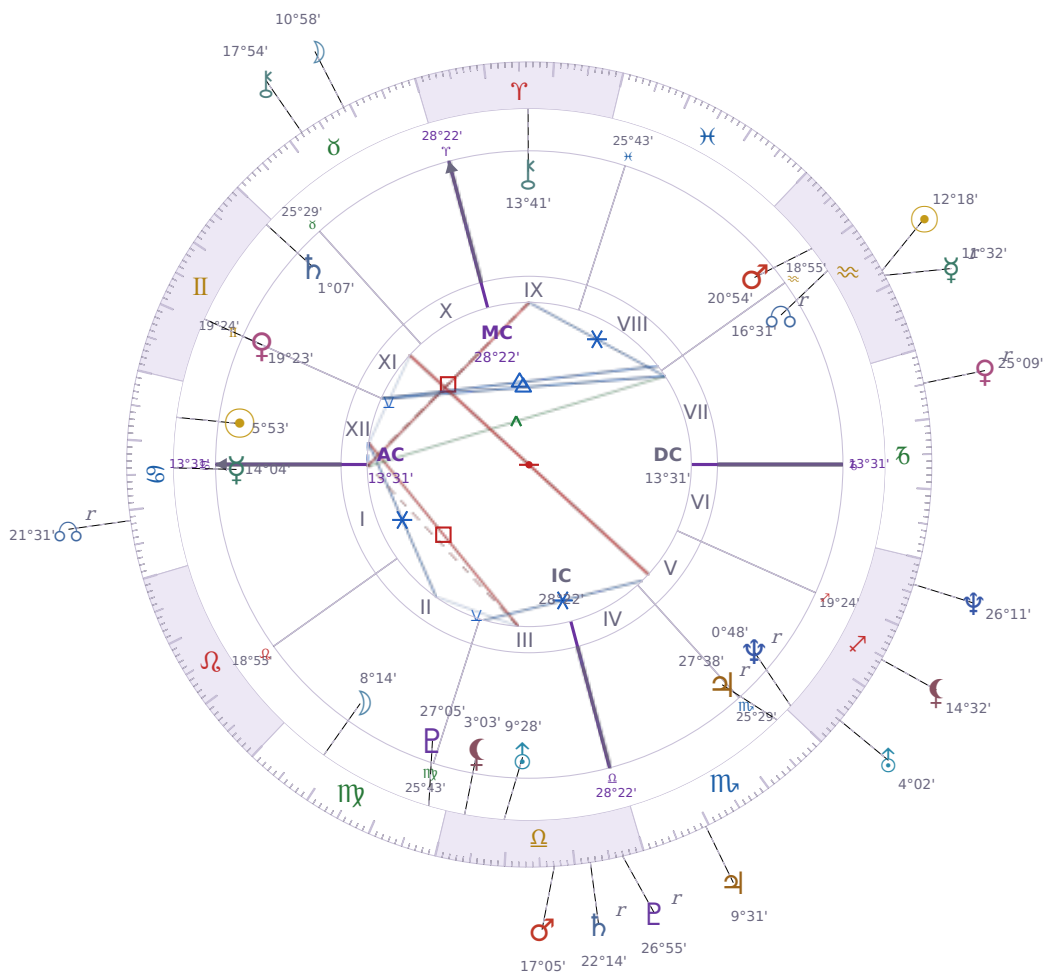

DAILY HOROSCOPE

Elon Reeve Musk

Businessman, entrepreneur, and political figure (born 1971)

♋ Cancer June 28, 1971 07:30 Pretoria

Monday, 1 February 1982

TRANSITS FOR TODAY

☉ Sun	in ♒ Aquarius	12°18'19"
☾ Moon	in ♉ Taurus	10°58'23"
☿ Mercury	in ♒ Aquarius Rx	11°32'15"
♀ Venus	in ♑ Capricorn Rx	25°09'40"
♂ Mars	in ♎ Libra	17°05'21"
♃ Jupiter	in ♏ Scorpio	9°31'43"
♄ Saturn	in ♎ Libra Rx	22°14'45"

♅ Uranus	in ♏ Sagittarius	4°02'16"
♆ Neptune	in ♏ Sagittarius	26°11'50"
♇ Pluto	in ♎ Libra Rx	26°55'43"
♁ Chiron	in ♉ Taurus	17°54'48"
♊ NNode	in ♋ Cancer Rx	21°31'01"
♁ Lilith	in ♏ Sagittarius	14°32'48"