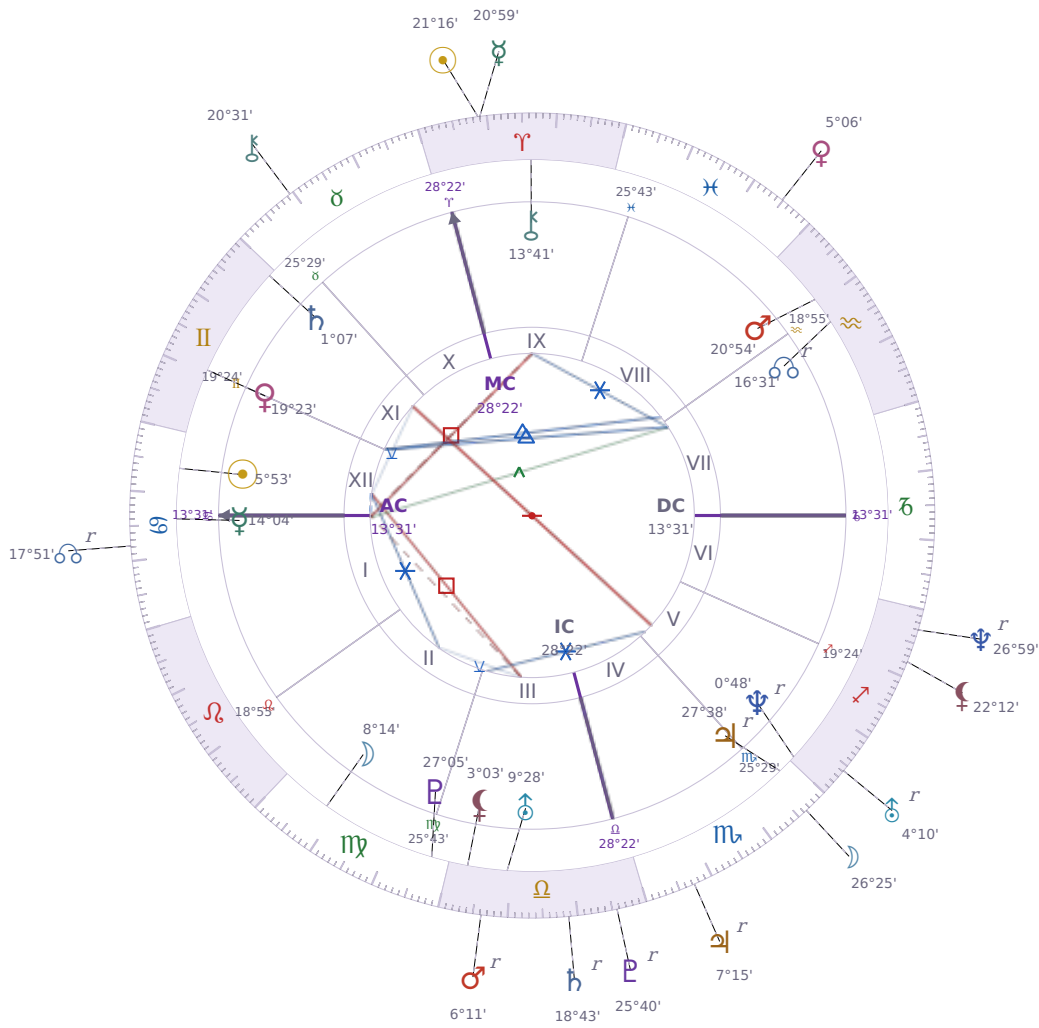

DAILY HOROSCOPE

Elon Reeve Musk

Businessman, entrepreneur, and political figure (born 1971)

♋ Cancer June 28, 1971 07:30 Pretoria

Sunday, 11 April 1982

TRANSITS FOR TODAY

☉ Sun	in ♈ Aries	21°16'07"
☾ Moon	in ♏ Scorpio	26°25'24"
☿ Mercury	in ♈ Aries	20°59'44"
♀ Venus	in ♋ Pisces	5°06'56"
♂ Mars	in ♎ Libra Rx	6°11'11"
♃ Jupiter	in ♏ Scorpio Rx	7°15'58"
♄ Saturn	in ♎ Libra Rx	18°43'57"

♅ Uranus	in ♏ Sagittarius Rx	4°10'26"
♆ Neptune	in ♏ Sagittarius Rx	26°59'55"
♇ Pluto	in ♎ Libra Rx	25°40'20"
♁ Chiron	in ♉ Taurus	20°31'35"
♁ NNode	in ♋ Cancer Rx	17°51'45"
♁ Lilith	in ♏ Sagittarius	22°12'44"

NATAL PLANETS

☉ Sun	in ♋ Cancer	5°53'26"	XII
☾ Moon	in ♍ Virgo	8°14'52"	II
☿ Mercury	in ♋ Cancer	14°04'03"	I
♀ Venus	in ♊ Gemini	19°23'48"	XI
♂ Mars	in ♒ Aquarius	20°54'21"	VIII
♃ Jupiter	in ♏ Scorpio	27°38'52"	V Rx
♄ Saturn	in ♊ Gemini	1°07'22"	XI
♅ Uranus	in ♎ Libra	9°28'55"	III
♆ Neptune	in ♏ Sagittarius	0°48'48"	V Rx
♇ Pluto	in ♍ Virgo	27°05'36"	III
♁ Chiron	in ♈ Aries	13°41'50"	IX
♁ North Node	in ♒ Aquarius	16°31'23"	VII Rx
♁ Lilith	in ♎ Libra	3°03'14"	III

KEY TRANSIT FACTORS

☿ Mercury * Sextile ♂ natal Mars

These days you find it easier to say what you actually want without overthinking it, and people respond well to your directness. Your mind is **quick and purposeful**, so tasks that normally feel scattered come together faster when you tackle them head-on. This is a good window to pitch ideas, negotiate, or take action on something you've been planning.