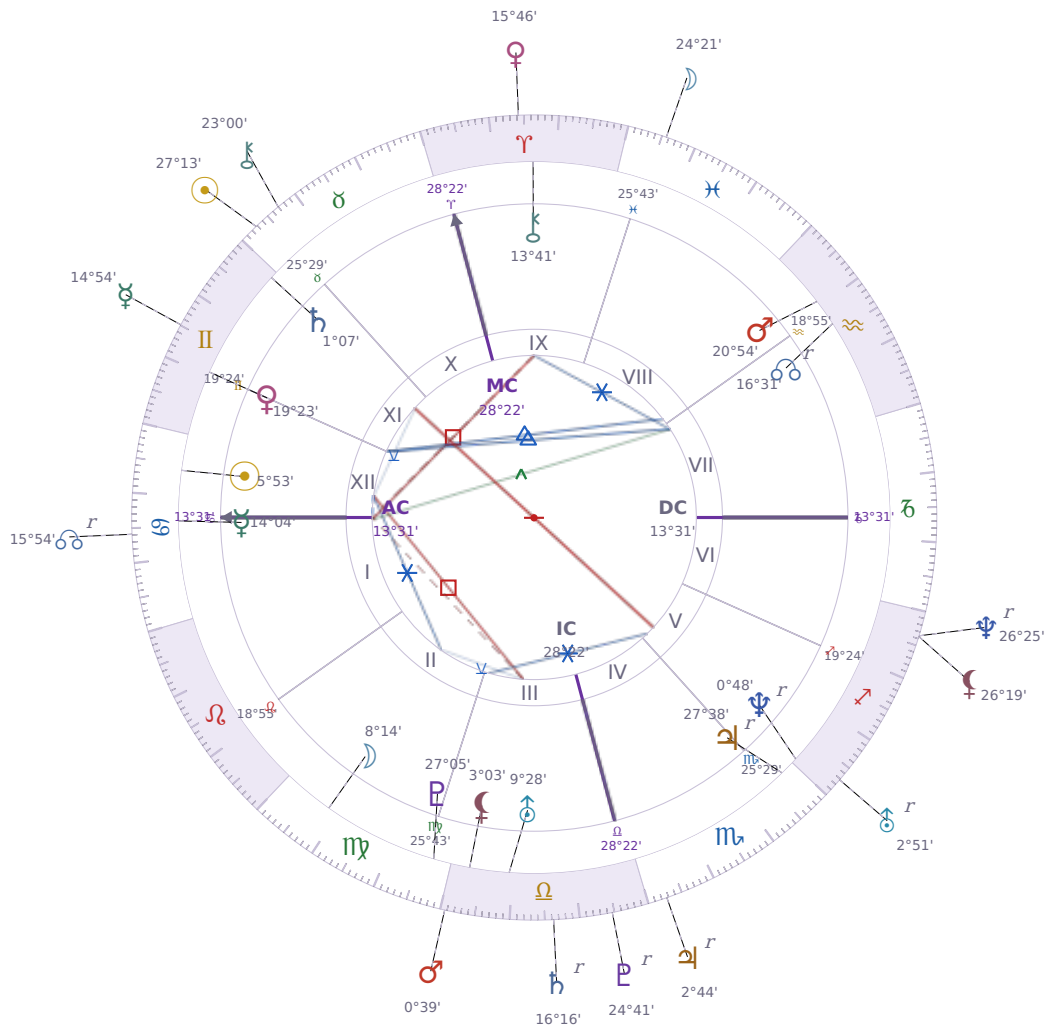

DAILY HOROSCOPE

Elon Reeve Musk

Businessman, entrepreneur, and political figure (born 1971)

♋ Cancer June 28, 1971 07:30 Pretoria

Tuesday, 18 May 1982

TRANSITS FOR TODAY

☉ Sun	in ♉ Taurus	27°13'00"
☾ Moon	in ♓ Pisces	24°21'49"
☿ Mercury	in ♊ Gemini	14°54'35"
♀ Venus	in ♈ Aries	15°46'27"
♂ Mars	in ♎ Libra	0°39'29"
♃ Jupiter	in ♏ Scorpio Rx	2°44'43"
♄ Saturn	in ♎ Libra Rx	16°16'12"

♅ Uranus	in ♏ Sagittarius Rx	2°51'20"
♆ Neptune	in ♏ Sagittarius Rx	26°25'34"
♇ Pluto	in ♎ Libra Rx	24°41'25"
♁ Chiron	in ♉ Taurus	23°00'59"
♊ NNode	in ♋ Cancer Rx	15°54'11"
♁ Lilith	in ♏ Sagittarius	26°19'00"

## NATAL PLANETS

☉ Sun	in ♋ Cancer	5°53'26"	XII
☾ Moon	in ♍ Virgo	8°14'52"	II
☿ Mercury	in ♋ Cancer	14°04'03"	I
♀ Venus	in ♊ Gemini	19°23'48"	XI
♂ Mars	in ♒ Aquarius	20°54'21"	VIII
♃ Jupiter	in ♏ Scorpio	27°38'52"	V Rx
♄ Saturn	in ♊ Gemini	1°07'22"	XI
♅ Uranus	in ♎ Libra	9°28'55"	III
♆ Neptune	in ♏ Sagittarius	0°48'48"	V Rx
♇ Pluto	in ♍ Virgo	27°05'36"	III
♁ Chiron	in ♈ Aries	13°41'50"	IX
♊ North Node	in ♒ Aquarius	16°31'23"	VII Rx
♁ Lilith	in ♎ Libra	3°03'14"	III

## KEY TRANSIT FACTORS