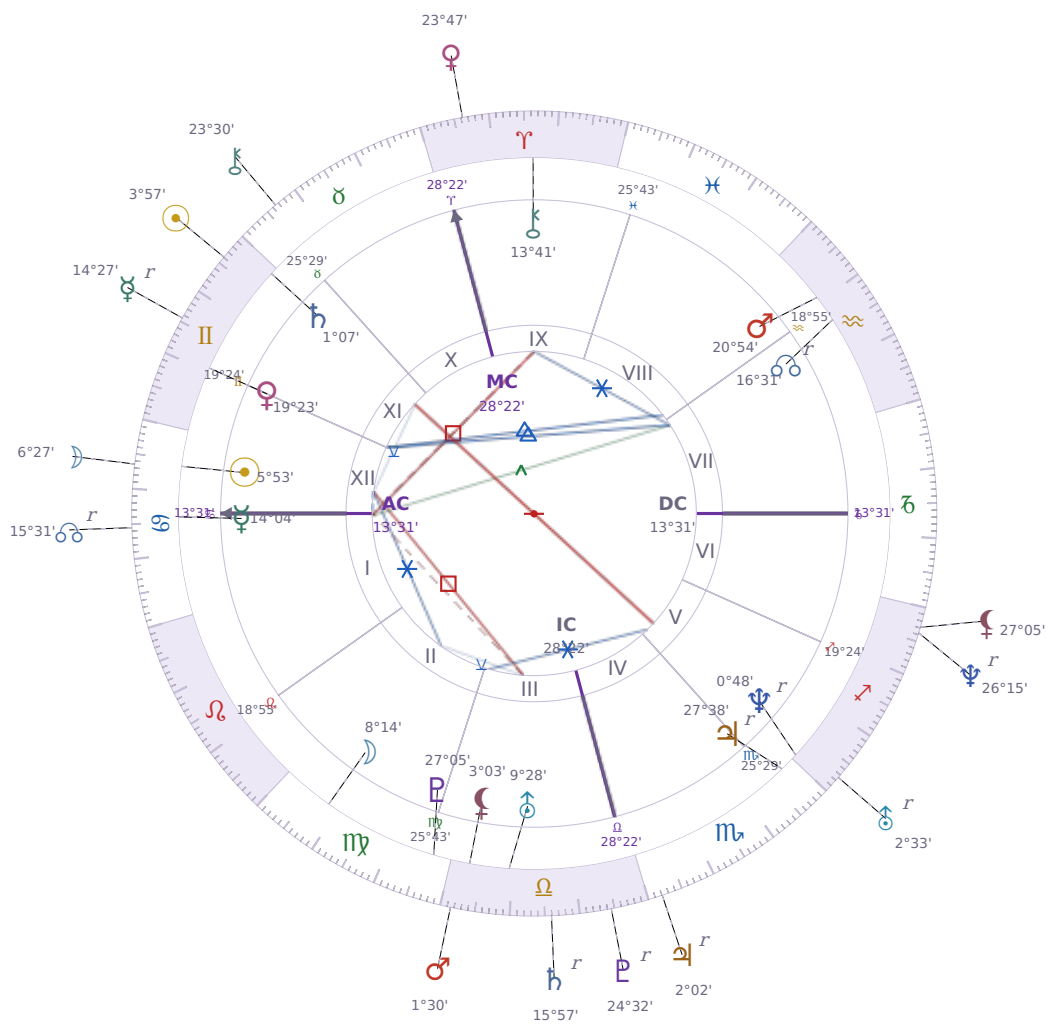

DAILY HOROSCOPE

Elon Reeve Musk

Businessman, entrepreneur, and political figure (born 1971)

♋ Cancer June 28, 1971 07:30 Pretoria

Tuesday, 25 May 1982

TRANSITS FOR TODAY

☉ Sun	in ♊ Gemini	3°57'05"
☾ Moon	in ♋ Cancer	6°27'40"
☿ Mercury	in ♊ Gemini Rx	14°27'22"
♀ Venus	in ♈ Aries	23°47'46"
♂ Mars	in ♎ Libra	1°30'33"
♃ Jupiter	in ♏ Scorpio Rx	2°02'44"
♄ Saturn	in ♎ Libra Rx	15°57'58"

♅ Uranus	in	♐ Sagittarius Rx	2°33'53"
♆ Neptune	in	♐ Sagittarius Rx	26°15'41"
♇ Pluto	in	♎ Libra Rx	24°32'27"
♁ Chiron	in	♉ Taurus	23°30'01"
♊ NNode	in	♋ Cancer Rx	15°31'57"
♁ Lilith	in	♐ Sagittarius	27°05'35"

NATAL PLANETS

☉ Sun	in	♋ Cancer	5°53'26"	XII
☾ Moon	in	♍ Virgo	8°14'52"	II
☿ Mercury	in	♋ Cancer	14°04'03"	I
♀ Venus	in	♊ Gemini	19°23'48"	XI
♂ Mars	in	♒ Aquarius	20°54'21"	VIII
♃ Jupiter	in	♏ Scorpio	27°38'52"	V Rx
♄ Saturn	in	♊ Gemini	1°07'22"	XI
♅ Uranus	in	♎ Libra	9°28'55"	III
♆ Neptune	in	♐ Sagittarius	0°48'48"	V Rx
♇ Pluto	in	♍ Virgo	27°05'36"	III
♁ Chiron	in	♈ Aries	13°41'50"	IX
♊ North Node	in	♒ Aquarius	16°31'23"	VII Rx
♁ Lilith	in	♎ Libra	3°03'14"	III