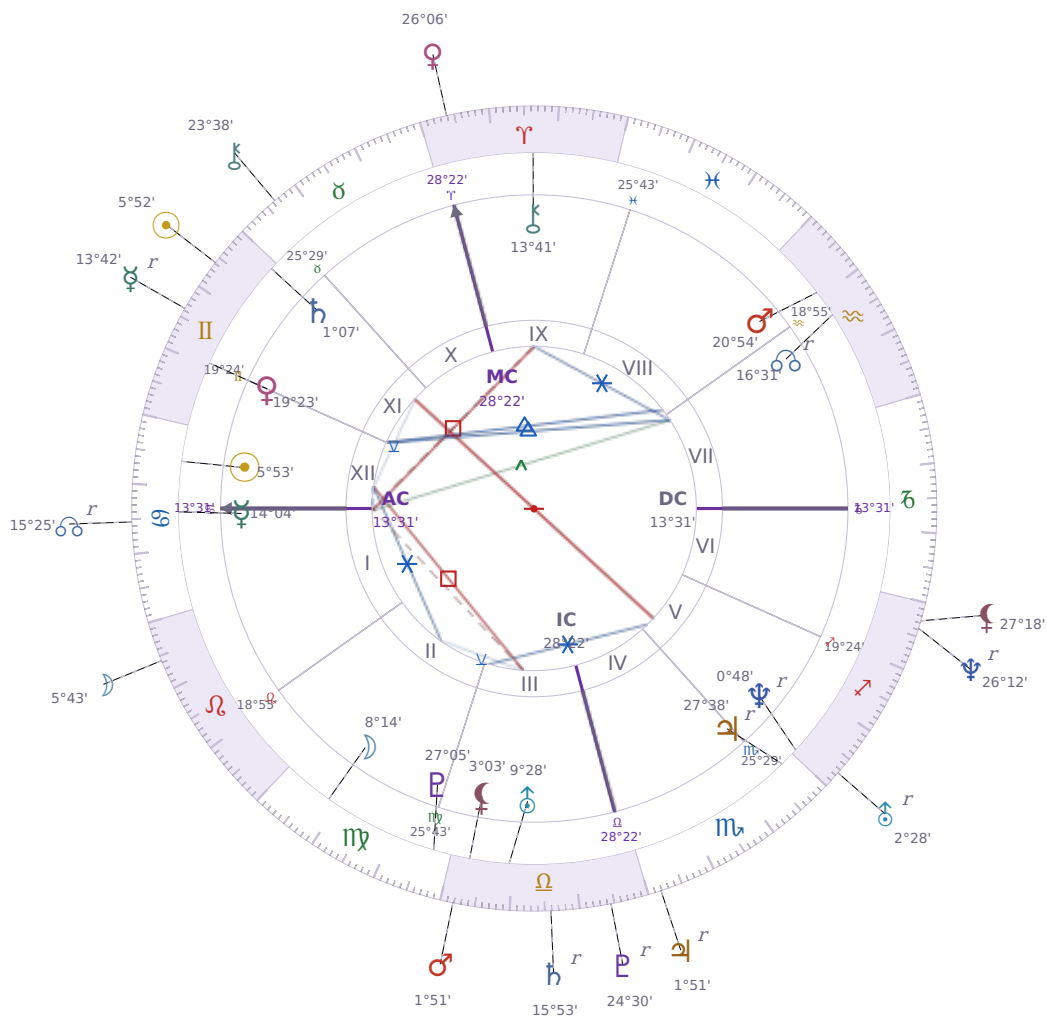

DAILY HOROSCOPE

Elon Reeve Musk

Businessman, entrepreneur, and political figure (born 1971)

♋ Cancer June 28, 1971 07:30 Pretoria

Thursday, 27 May 1982

TRANSITS FOR TODAY

☉ Sun	in ♊ Gemini	5°52'21"
☾ Moon	in ♌ Leo	5°43'11"
☿ Mercury	in ♊ Gemini Rx	13°42'46"
♀ Venus	in ♈ Aries	26°06'00"
♂ Mars	in ♎ Libra	1°51'01"
♃ Jupiter	in ♏ Scorpio Rx	1°51'55"
♄ Saturn	in ♎ Libra Rx	15°53'33"

♅ Uranus	in	♐ Sagittarius Rx	2°28'54"
♆ Neptune	in	♐ Sagittarius Rx	26°12'44"
♇ Pluto	in	♎ Libra Rx	24°30'06"
♁ Chiron	in	♉ Taurus	23°38'15"
♊ NNode	in	♋ Cancer Rx	15°25'36"
♁ Lilith	in	♐ Sagittarius	27°18'53"

NATAL PLANETS

☉ Sun	in	♋ Cancer	5°53'26"	XII
☾ Moon	in	♍ Virgo	8°14'52"	II
☿ Mercury	in	♋ Cancer	14°04'03"	I
♀ Venus	in	♊ Gemini	19°23'48"	XI
♂ Mars	in	♒ Aquarius	20°54'21"	VIII
♃ Jupiter	in	♏ Scorpio	27°38'52"	V Rx
♄ Saturn	in	♊ Gemini	1°07'22"	XI
♅ Uranus	in	♎ Libra	9°28'55"	III
♆ Neptune	in	♐ Sagittarius	0°48'48"	V Rx
♇ Pluto	in	♍ Virgo	27°05'36"	III
♁ Chiron	in	♈ Aries	13°41'50"	IX
♊ North Node	in	♒ Aquarius	16°31'23"	VII Rx
♁ Lilith	in	♎ Libra	3°03'14"	III