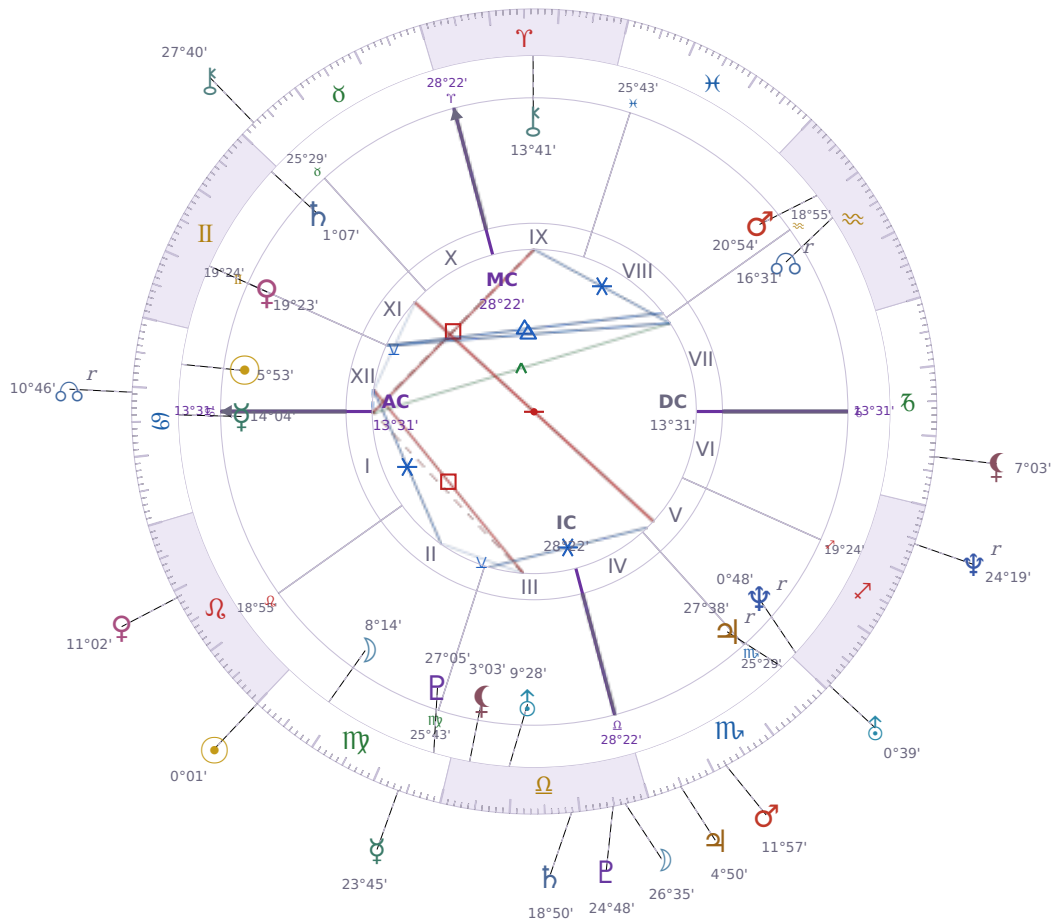

DAILY HOROSCOPE

**Elon Reeve Musk**

Businessman, entrepreneur, and political figure (born 1971)

♋ Cancer June 28, 1971 07:30 Pretoria

**Monday, 23 August 1982**

**TRANSITS FOR TODAY**

☉ Sun	in ♍ Virgo	0°01'48"
☾ Moon	in ♎ Libra	26°35'02"
☿ Mercury	in ♍ Virgo	23°45'51"
♀ Venus	in ♌ Leo	11°02'55"
♂ Mars	in ♏ Scorpio	11°57'50"
♃ Jupiter	in ♏ Scorpio	4°50'47"
♄ Saturn	in ♎ Libra	18°50'43"

♅ Uranus	in ♏ Sagittarius	0°39'42"
♆ Neptune	in ♏ Sagittarius Rx	24°19'18"
♇ Pluto	in ♎ Libra	24°48'04"
♁ Chiron	in ♉ Taurus	27°40'34"
♁ NNode	in ♋ Cancer Rx	10°46'01"
♁ Lilith	in ♐ Capricorn	7°03'55"

## NATAL PLANETS

☉ Sun	in ♋ Cancer	5°53'26"	XII
☾ Moon	in ♍ Virgo	8°14'52"	II
☿ Mercury	in ♋ Cancer	14°04'03"	I
♀ Venus	in ♊ Gemini	19°23'48"	XI
♂ Mars	in ♒ Aquarius	20°54'21"	VIII
♃ Jupiter	in ♏ Scorpio	27°38'52"	V Rx
♄ Saturn	in ♊ Gemini	1°07'22"	XI
♅ Uranus	in ♎ Libra	9°28'55"	III
♆ Neptune	in ♏ Sagittarius	0°48'48"	V Rx
♇ Pluto	in ♍ Virgo	27°05'36"	III
♁ Chiron	in ♈ Aries	13°41'50"	IX
♁ North Node	in ♒ Aquarius	16°31'23"	VII Rx
♁ Lilith	in ♎ Libra	3°03'14"	III