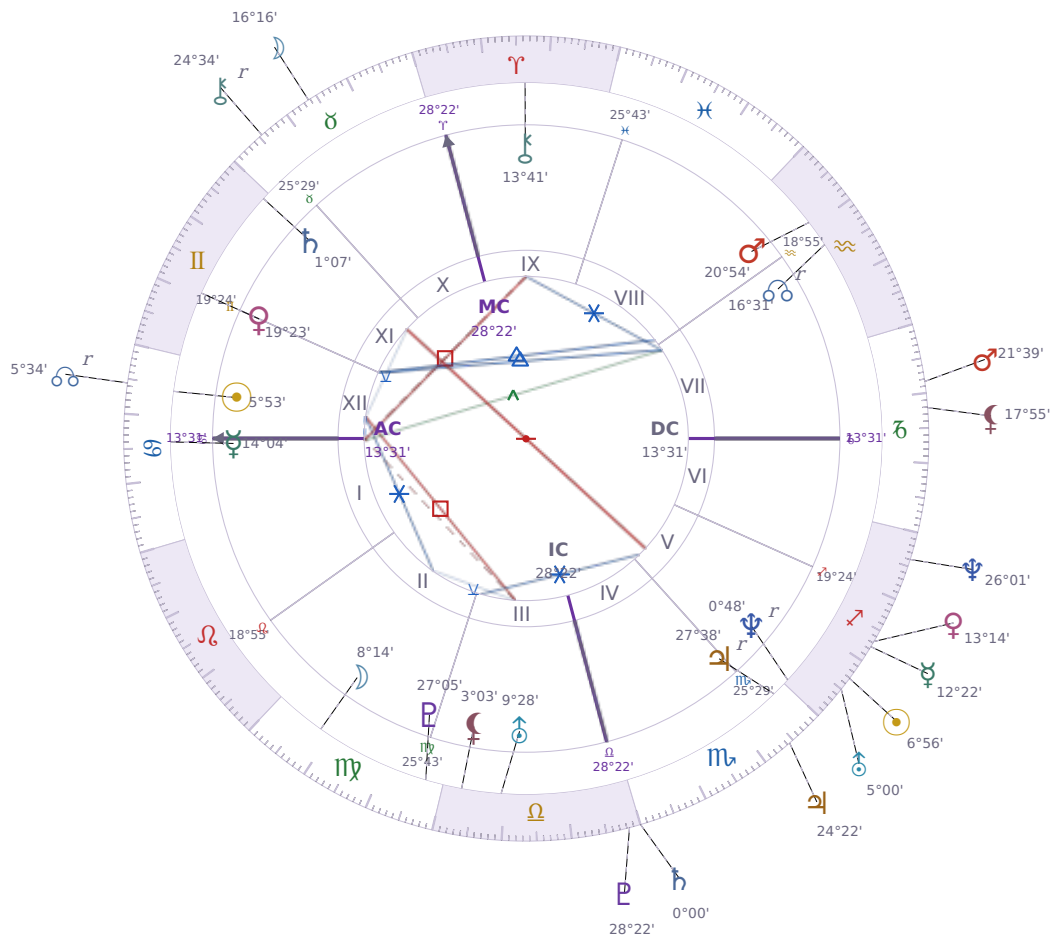

DAILY HOROSCOPE

Elon Reeve Musk

Businessman, entrepreneur, and political figure (born 1971)

♋ Cancer June 28, 1971 07:30 Pretoria

Monday, 29 November 1982

TRANSITS FOR TODAY

☉ Sun	in ♐ Sagittarius	6°56'18"
☾ Moon	in ♉ Taurus	16°16'09"
☿ Mercury	in ♐ Sagittarius	12°22'48"
♀ Venus	in ♐ Sagittarius	13°14'06"
♂ Mars	in ♐ Capricorn	21°39'53"
♃ Jupiter	in ♏ Scorpio	24°22'33"
♄ Saturn	in ♏ Scorpio	0°00'24"

♅ Uranus	in	♐ Sagittarius	5°00'46"
♆ Neptune	in	♐ Sagittarius	26°01'52"
♇ Pluto	in	♎ Libra	28°22'30"
♁ Chiron	in	♉ Taurus Rx	24°34'40"
♊ NNode	in	♋ Cancer Rx	5°34'37"
♁ Lilith	in	♑ Capricorn	17°55'07"

NATAL PLANETS

☉ Sun	in	♋ Cancer	5°53'26"	XII
☾ Moon	in	♍ Virgo	8°14'52"	II
☿ Mercury	in	♋ Cancer	14°04'03"	I
♀ Venus	in	♊ Gemini	19°23'48"	XI
♂ Mars	in	♒ Aquarius	20°54'21"	VIII
♃ Jupiter	in	♏ Scorpio	27°38'52"	V Rx
♄ Saturn	in	♊ Gemini	1°07'22"	XI
♅ Uranus	in	♎ Libra	9°28'55"	III
♆ Neptune	in	♐ Sagittarius	0°48'48"	V Rx
♇ Pluto	in	♍ Virgo	27°05'36"	III
♁ Chiron	in	♈ Aries	13°41'50"	IX
♊ North Node	in	♒ Aquarius	16°31'23"	VII Rx
♁ Lilith	in	♎ Libra	3°03'14"	III