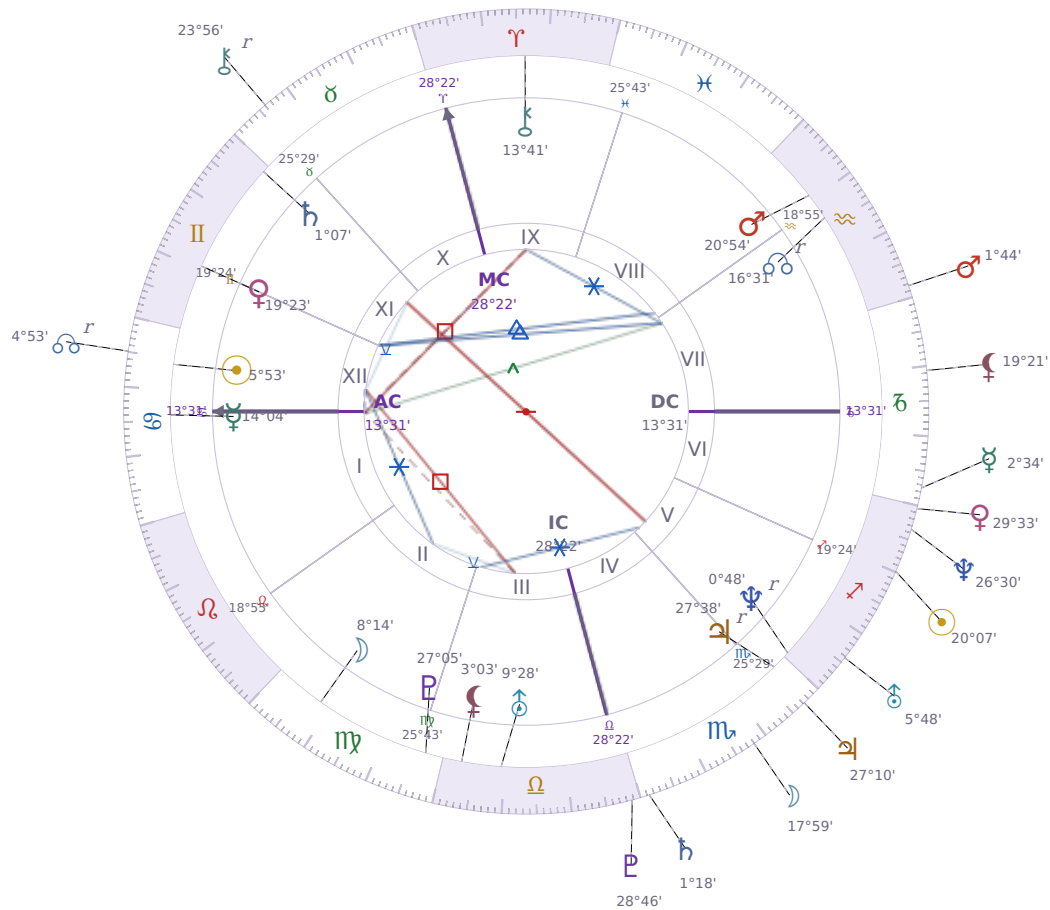

DAILY HOROSCOPE

Elon Reeve Musk

Businessman, entrepreneur, and political figure (born 1971)

♋ Cancer June 28, 1971 07:30 Pretoria

Sunday, 12 December 1982

TRANSITS FOR TODAY

☉ Sun	in ♐ Sagittarius	20°07'56"
☾ Moon	in ♏ Scorpio	17°59'03"
☿ Mercury	in ♑ Capricorn	2°34'26"
♀ Venus	in ♐ Sagittarius	29°33'51"
♂ Mars	in ♒ Aquarius	1°44'32"
♃ Jupiter	in ♏ Scorpio	27°10'57"
♄ Saturn	in ♏ Scorpio	1°18'07"

♅ Uranus	in ♏ Sagittarius	5°48'30"
♆ Neptune	in ♏ Sagittarius	26°30'44"
♇ Pluto	in ♎ Libra	28°46'36"
♁ Chiron	in ♉ Taurus Rx	23°56'18"
♊ NNode	in ♋ Cancer Rx	4°53'19"
♁ Lilith	in ♑ Capricorn	19°21'34"

## KEY TRANSIT FACTORS