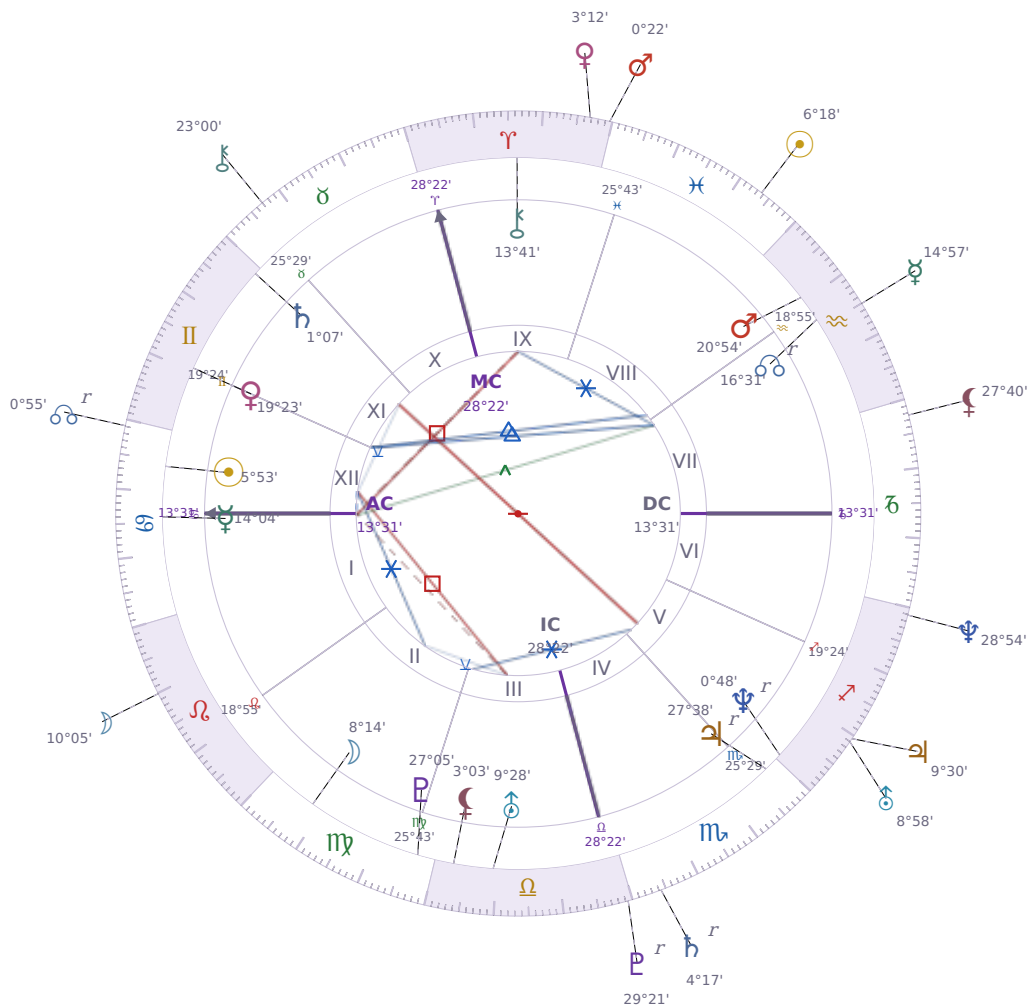

DAILY HOROSCOPE

Elon Reeve Musk

Businessman, entrepreneur, and political figure (born 1971)

♋ Cancer June 28, 1971 07:30 Pretoria

Friday, 25 February 1983

TRANSITS FOR TODAY

☉ Sun	in ♋ Pisces	6°18'51"
☾ Moon	in ♌ Leo	10°05'51"
☿ Mercury	in ♋ Aquarius	14°57'48"
♀ Venus	in ♋ Aries	3°12'25"
♂ Mars	in ♋ Aries	0°22'31"
♃ Jupiter	in ♏ Sagittarius	9°30'31"
♄ Saturn	in ♏ Scorpio Rx	4°17'22"

♅ Uranus	in	♐ Sagittarius	8°58'47"
♆ Neptune	in	♐ Sagittarius	28°54'02"
♇ Pluto	in	♎ Libra Rx	29°21'33"
♁ Chiron	in	♉ Taurus	23°00'08"
♊ NNode	in	♋ Cancer Rx	0°55'04"
♁ Lilith	in	♑ Capricorn	27°40'42"

## NATAL PLANETS

☉ Sun	in	♋ Cancer	5°53'26"	XII
☾ Moon	in	♍ Virgo	8°14'52"	II
☿ Mercury	in	♋ Cancer	14°04'03"	I
♀ Venus	in	♊ Gemini	19°23'48"	XI
♂ Mars	in	♒ Aquarius	20°54'21"	VIII
♃ Jupiter	in	♏ Scorpio	27°38'52"	V Rx
♄ Saturn	in	♊ Gemini	1°07'22"	XI
♅ Uranus	in	♎ Libra	9°28'55"	III
♆ Neptune	in	♐ Sagittarius	0°48'48"	V Rx
♇ Pluto	in	♍ Virgo	27°05'36"	III
♁ Chiron	in	♈ Aries	13°41'50"	IX
♊ North Node	in	♒ Aquarius	16°31'23"	VII Rx
♁ Lilith	in	♎ Libra	3°03'14"	III