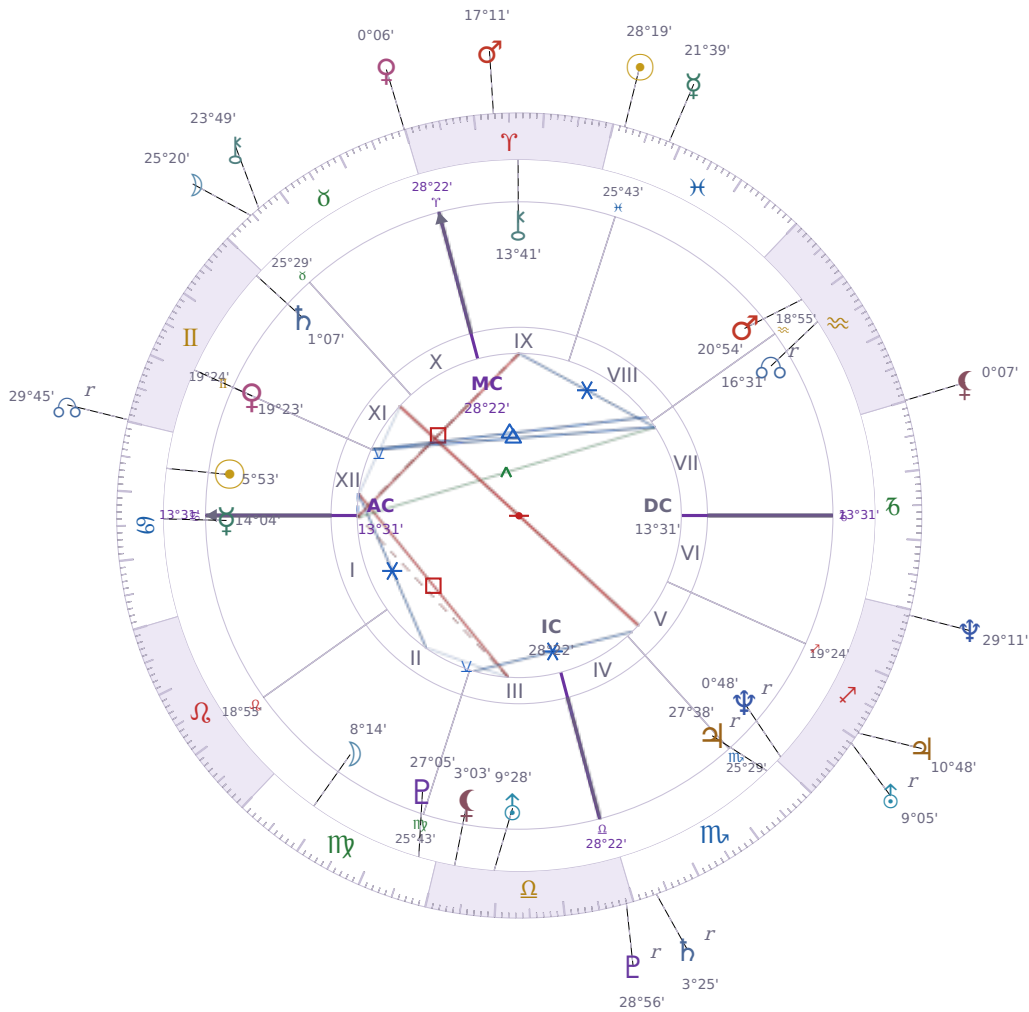

DAILY HOROSCOPE

Elon Reeve Musk

Businessman, entrepreneur, and political figure (born 1971)

♋ Cancer June 28, 1971 07:30 Pretoria

Saturday, 19 March 1983

TRANSITS FOR TODAY

☉ Sun	in ♋ Pisces	28°19'00"
☾ Moon	in ♉ Taurus	25°20'01"
☿ Mercury	in ♋ Pisces	21°39'20"
♀ Venus	in ♉ Taurus	0°06'30"
♂ Mars	in ♈ Aries	17°11'14"
♃ Jupiter	in ♏ Sagittarius	10°48'40"
♄ Saturn	in ♏ Scorpio Rx	3°25'18"

♅ Uranus	in ♐ Sagittarius Rx	9°05'58"
♆ Neptune	in ♐ Sagittarius	29°11'16"
♇ Pluto	in ♎ Libra Rx	28°56'50"
♁ Chiron	in ♉ Taurus	23°49'11"
♊ NNode	in ♊ Gemini Rx	29°45'08"
♁ Lilith	in ♒ Aquarius	0°07'15"

NATAL PLANETS

☉ Sun	in ♋ Cancer	5°53'26"	XII
☾ Moon	in ♍ Virgo	8°14'52"	II
☿ Mercury	in ♋ Cancer	14°04'03"	I
♀ Venus	in ♊ Gemini	19°23'48"	XI
♂ Mars	in ♒ Aquarius	20°54'21"	VIII
♃ Jupiter	in ♏ Scorpio	27°38'52"	V Rx
♄ Saturn	in ♊ Gemini	1°07'22"	XI
♅ Uranus	in ♎ Libra	9°28'55"	III
♆ Neptune	in ♐ Sagittarius	0°48'48"	V Rx
♇ Pluto	in ♍ Virgo	27°05'36"	III
♁ Chiron	in ♈ Aries	13°41'50"	IX
♊ North Node	in ♒ Aquarius	16°31'23"	VII Rx
♁ Lilith	in ♎ Libra	3°03'14"	III

KEY DATE

♀ Venus enters ♉ Taurus

Venus in *Taurus* shifts how people handle money and relationships — you'll notice a **stronger pull toward stability** and less tolerance for drama or sudden changes. In work and friendships, this transit brings a **preference for steady progress** over risky moves, and people tend to stick with what works rather than constantly switch direction. Physical comfort matters more now, so expect **more attention to food, comfort items, and routine pleasures** as people naturally invest in things that feel reliable and good.