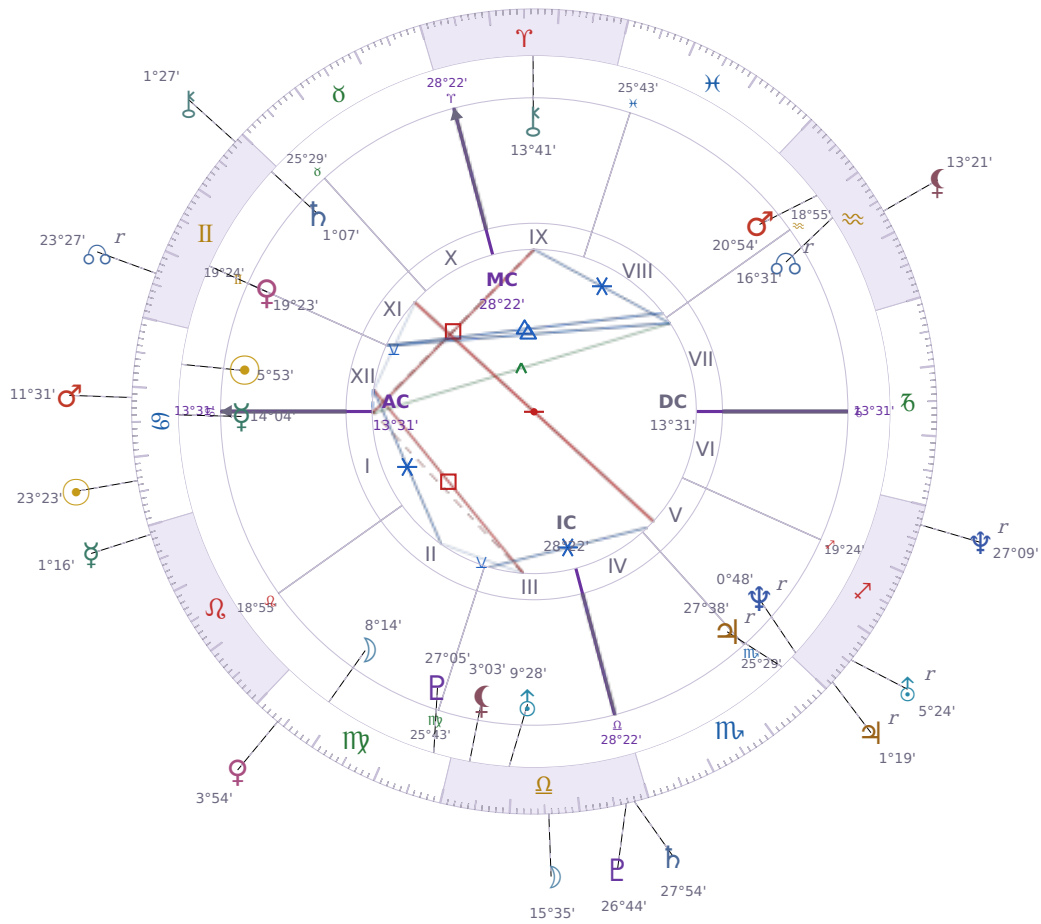

DAILY HOROSCOPE

Elon Reeve Musk

Businessman, entrepreneur, and political figure (born 1971)

♋ Cancer June 28, 1971 07:30 Pretoria

Saturday, 16 July 1983

TRANSITS FOR TODAY

☉ Sun	in ♋ Cancer	23°23'51"
☾ Moon	in ♌ Libra	15°35'18"
☿ Mercury	in ♌ Leo	1°16'45"
♀ Venus	in ♍ Virgo	3°54'25"
♂ Mars	in ♋ Cancer	11°31'25"
♃ Jupiter	in ♐ Sagittarius Rx	1°19'02"
♄ Saturn	in ♌ Libra	27°54'28"

♅ Uranus	in	♐ Sagittarius Rx	5°24'40"
♆ Neptune	in	♐ Sagittarius Rx	27°09'58"
♇ Pluto	in	♎ Libra	26°44'01"
♁ Chiron	in	♊ Gemini	1°27'46"
♁ NNode	in	♊ Gemini Rx	23°27'04"
♁ Lilith	in	♒ Aquarius	13°21'55"