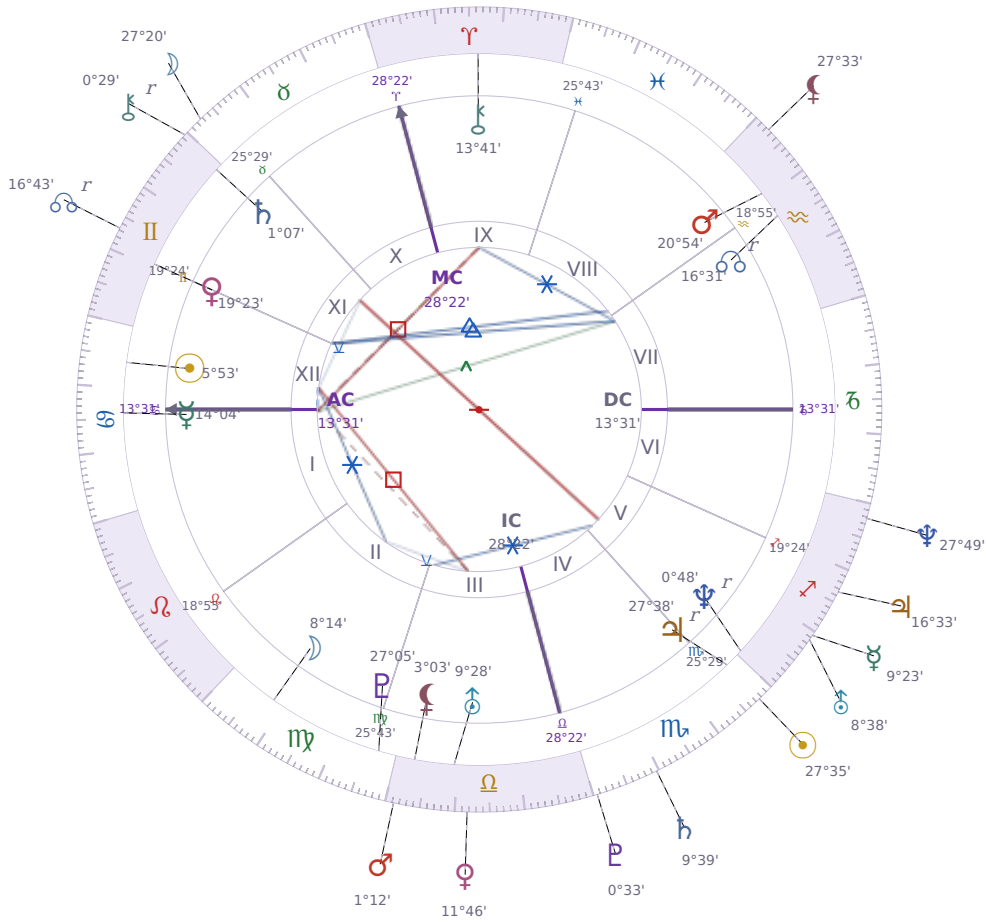

DAILY HOROSCOPE

Elon Reeve Musk

Businessman, entrepreneur, and political figure (born 1971)

♋ Cancer June 28, 1971 07:30 Pretoria

Sunday, 20 November 1983

TRANSITS FOR TODAY

☉ Sun	in ♏ Scorpio	27°35'21"
☾ Moon	in ♉ Taurus	27°20'09"
☿ Mercury	in ♐ Sagittarius	9°23'08"
♀ Venus	in ♎ Libra	11°46'43"
♂ Mars	in ♎ Libra	1°12'56"
♃ Jupiter	in ♐ Sagittarius	16°33'24"
♄ Saturn	in ♏ Scorpio	9°39'13"

♅ Uranus	in	♐ Sagittarius	8°38'41"
♆ Neptune	in	♐ Sagittarius	27°49'16"
♇ Pluto	in	♏ Scorpio	0°33'42"
♁ Chiron	in	♊ Gemini Rx	0°29'37"
♁ NNode	in	♊ Gemini Rx	16°43'31"
♁ Lilith	in	♒ Aquarius	27°33'19"