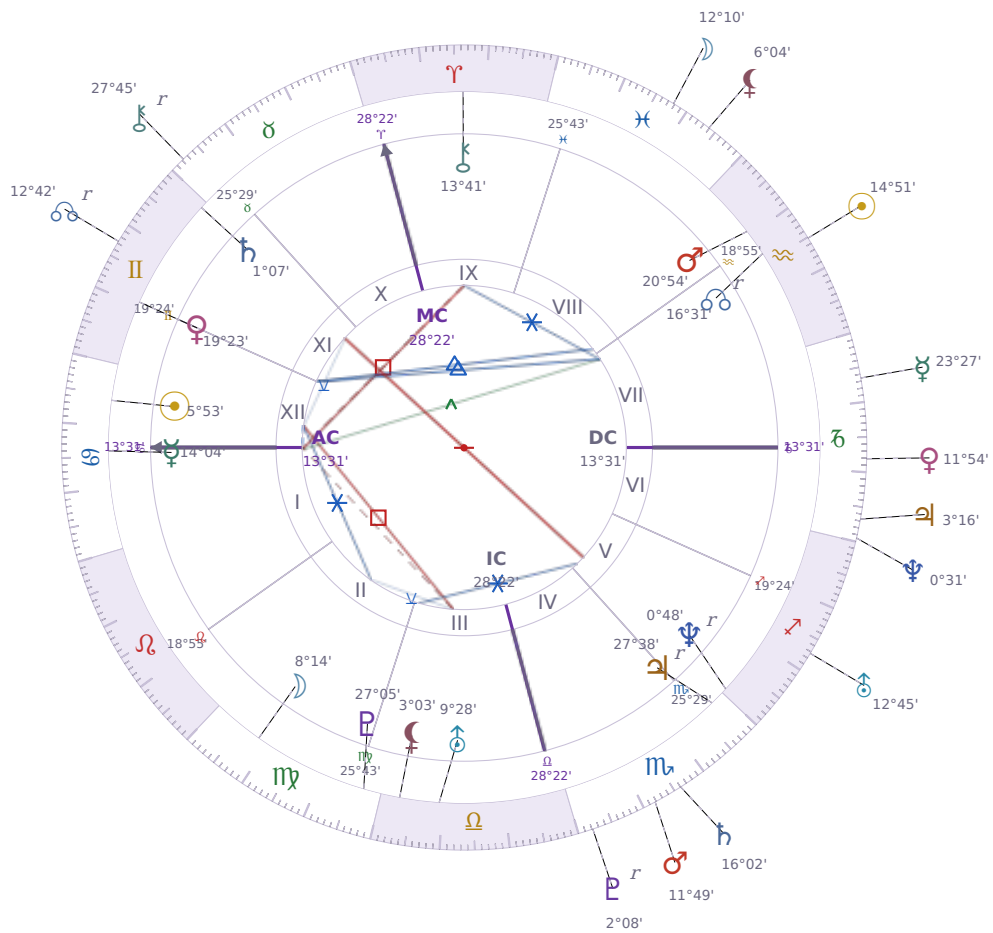

DAILY HOROSCOPE

Elon Reeve Musk

Businessman, entrepreneur, and political figure (born 1971)

♋ Cancer June 28, 1971 07:30 Pretoria

Saturday, 4 February 1984

TRANSITS FOR TODAY

☉ Sun	in ♒ Aquarius	14°51'36"
☾ Moon	in ♓ Pisces	12°10'59"
☿ Mercury	in ♐ Capricorn	23°27'25"
♀ Venus	in ♐ Capricorn	11°54'47"
♂ Mars	in ♏ Scorpio	11°49'33"
♃ Jupiter	in ♐ Capricorn	3°16'13"
♄ Saturn	in ♏ Scorpio	16°02'12"

♅ Uranus	in ♏ Sagittarius	12°45'53"
♆ Neptune	in ♑ Capricorn	0°31'22"
♇ Pluto	in ♏ Scorpio Rx	2°08'12"
♁ Chiron	in ♉ Taurus Rx	27°45'44"
♊ NNode	in ♊ Gemini Rx	12°42'07"
♁ Lilith	in ♋ Pisces	6°04'05"

NATAL PLANETS

☉ Sun	in ♋ Cancer	5°53'26"	XII
☾ Moon	in ♍ Virgo	8°14'52"	II
☿ Mercury	in ♋ Cancer	14°04'03"	I
♀ Venus	in ♊ Gemini	19°23'48"	XI
♂ Mars	in ♒ Aquarius	20°54'21"	VIII
♃ Jupiter	in ♏ Scorpio	27°38'52"	V Rx
♄ Saturn	in ♊ Gemini	1°07'22"	XI
♅ Uranus	in ♎ Libra	9°28'55"	III
♆ Neptune	in ♏ Sagittarius	0°48'48"	V Rx
♇ Pluto	in ♍ Virgo	27°05'36"	III
♁ Chiron	in ♈ Aries	13°41'50"	IX
♊ North Node	in ♒ Aquarius	16°31'23"	VII Rx
♁ Lilith	in ♎ Libra	3°03'14"	III