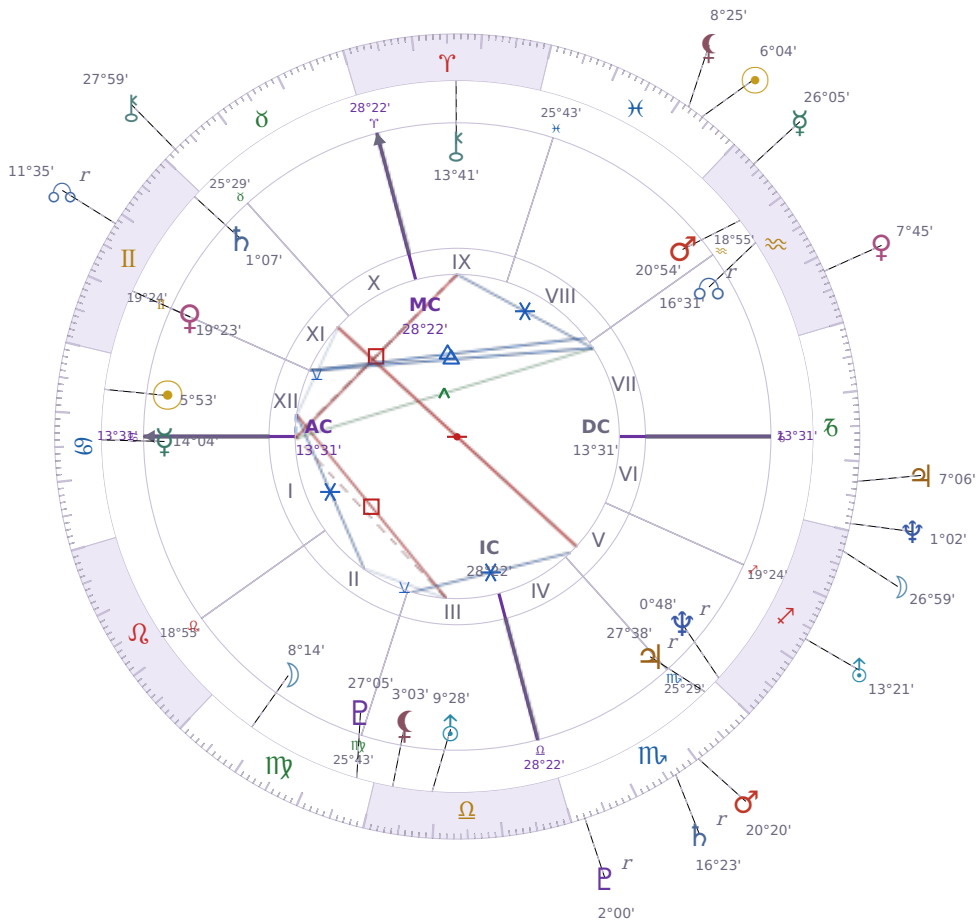

DAILY HOROSCOPE

Elon Reeve Musk

Businessman, entrepreneur, and political figure (born 1971)

♋ Cancer June 28, 1971 07:30 Pretoria

Saturday, 25 February 1984

TRANSITS FOR TODAY

☉ Sun	in ♋ Pisces	6°04'23"
☾ Moon	in ♐ Sagittarius	26°59'07"
☿ Mercury	in ♒ Aquarius	26°05'23"
♀ Venus	in ♒ Aquarius	7°45'42"
♂ Mars	in ♏ Scorpio	20°20'02"
♃ Jupiter	in ♑ Capricorn	7°06'37"
♄ Saturn	in ♏ Scorpio Rx	16°23'01"

♅ Uranus	in	♐ Sagittarius	13°21'11"
♆ Neptune	in	♑ Capricorn	1°02'39"
♇ Pluto	in	♏ Scorpio Rx	2°00'11"
♁ Chiron	in	♉ Taurus	27°59'16"
♊ NNode	in	♊ Gemini Rx	11°35'23"
♁ Lilith	in	♋ Pisces	8°25'16"

## NATAL PLANETS

☉ Sun	in	♋ Cancer	5°53'26"	XII
☾ Moon	in	♍ Virgo	8°14'52"	II
☿ Mercury	in	♋ Cancer	14°04'03"	I
♀ Venus	in	♊ Gemini	19°23'48"	XI
♂ Mars	in	♒ Aquarius	20°54'21"	VIII
♃ Jupiter	in	♏ Scorpio	27°38'52"	V Rx
♄ Saturn	in	♊ Gemini	1°07'22"	XI
♅ Uranus	in	♎ Libra	9°28'55"	III
♆ Neptune	in	♐ Sagittarius	0°48'48"	V Rx
♇ Pluto	in	♍ Virgo	27°05'36"	III
♁ Chiron	in	♈ Aries	13°41'50"	IX
♊ North Node	in	♒ Aquarius	16°31'23"	VII Rx
♁ Lilith	in	♎ Libra	3°03'14"	III