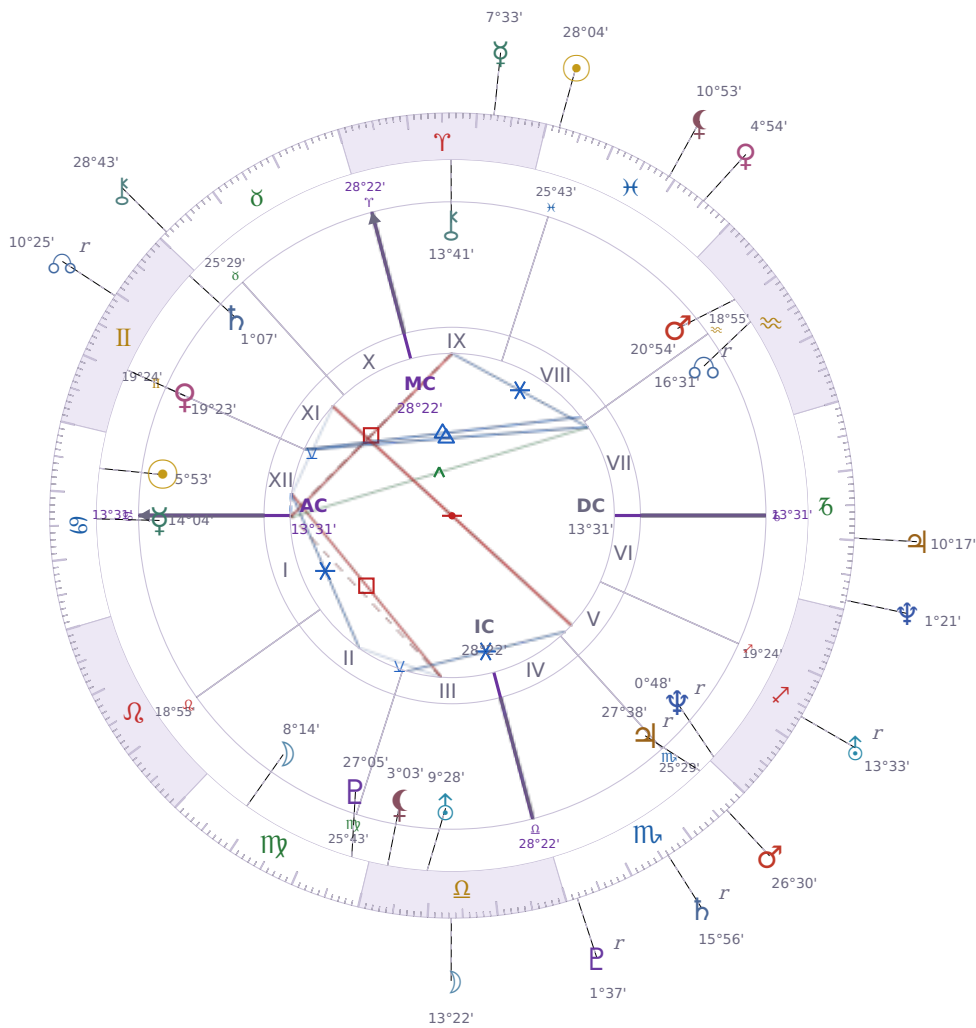

DAILY HOROSCOPE

Elon Reeve Musk

Businessman, entrepreneur, and political figure (born 1971)

♋ Cancer June 28, 1971 07:30 Pretoria

Sunday, 18 March 1984

TRANSITS FOR TODAY

☉ Sun	in ♋ Pisces	28°04'45"
☾ Moon	in ♎ Libra	13°22'45"
☿ Mercury	in ♈ Aries	7°33'04"
♀ Venus	in ♋ Pisces	4°54'20"
♂ Mars	in ♏ Scorpio	26°30'20"
♃ Jupiter	in ♐ Capricorn	10°17'28"
♄ Saturn	in ♏ Scorpio Rx	15°56'32"

♅ Uranus	in	♐ Sagittarius Rx	13°33'51"
♆ Neptune	in	♑ Capricorn	1°21'36"
♇ Pluto	in	♏ Scorpio Rx	1°37'07"
♁ Chiron	in	♉ Taurus	28°43'46"
♊ NNode	in	♊ Gemini Rx	10°25'28"
♁ Lilith	in	♋ Pisces	10°53'11"