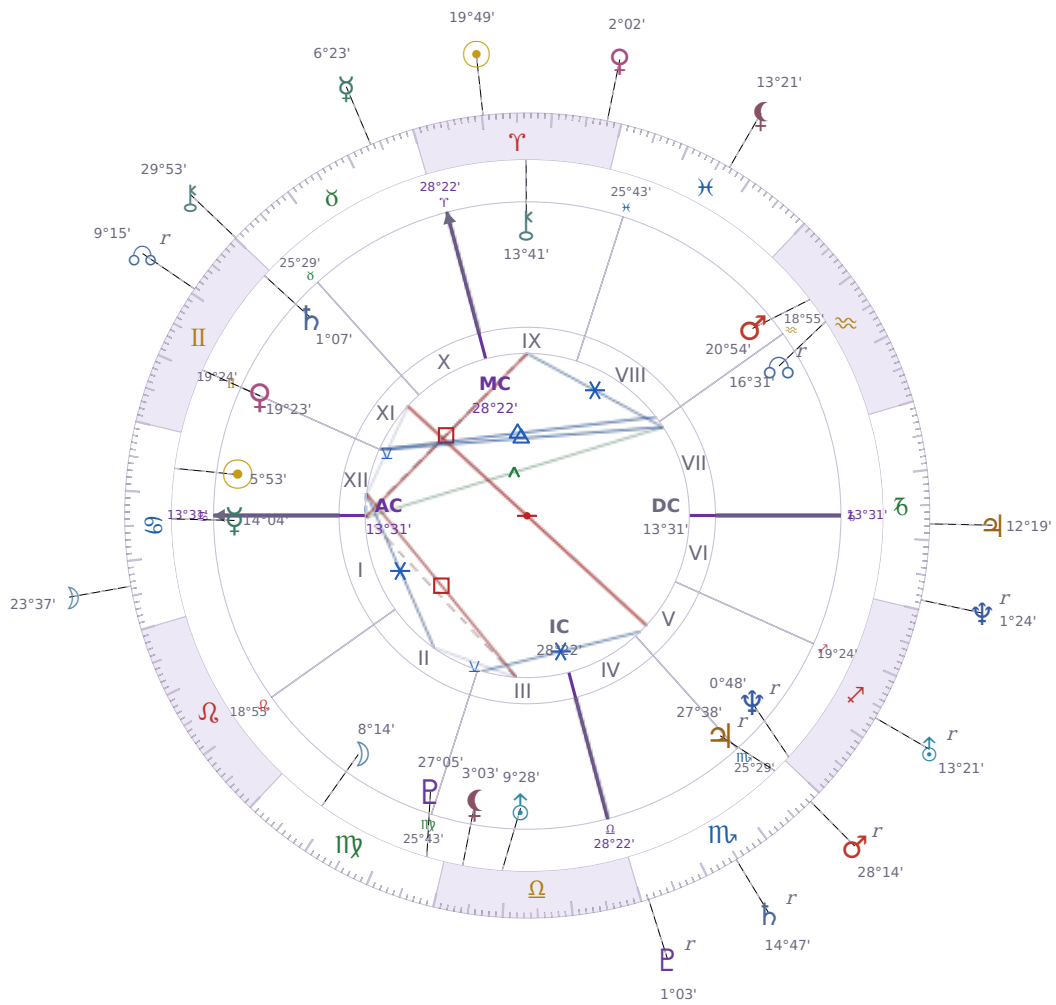

DAILY HOROSCOPE

Elon Reeve Musk

Businessman, entrepreneur, and political figure (born 1971)

♋ Cancer June 28, 1971 07:30 Pretoria

Monday, 9 April 1984

TRANSITS FOR TODAY

☉ Sun	in ♈ Aries	19°49'12"
☾ Moon	in ♋ Cancer	23°37'15"
☿ Mercury	in ♉ Taurus	6°23'48"
♀ Venus	in ♈ Aries	2°02'35"
♂ Mars	in ♏ Scorpio Rx	28°14'57"
♃ Jupiter	in ♐ Capricorn	12°19'25"
♄ Saturn	in ♏ Scorpio Rx	14°47'42"

♅ Uranus	in	♐ Sagittarius Rx	13°21'08"
♆ Neptune	in	♑ Capricorn Rx	1°24'40"
♇ Pluto	in	♏ Scorpio Rx	1°03'48"
♁ Chiron	in	♉ Taurus	29°53'49"
♊ NNode	in	♊ Gemini Rx	9°15'34"
♁ Lilith	in	♋ Pisces	13°21'06"