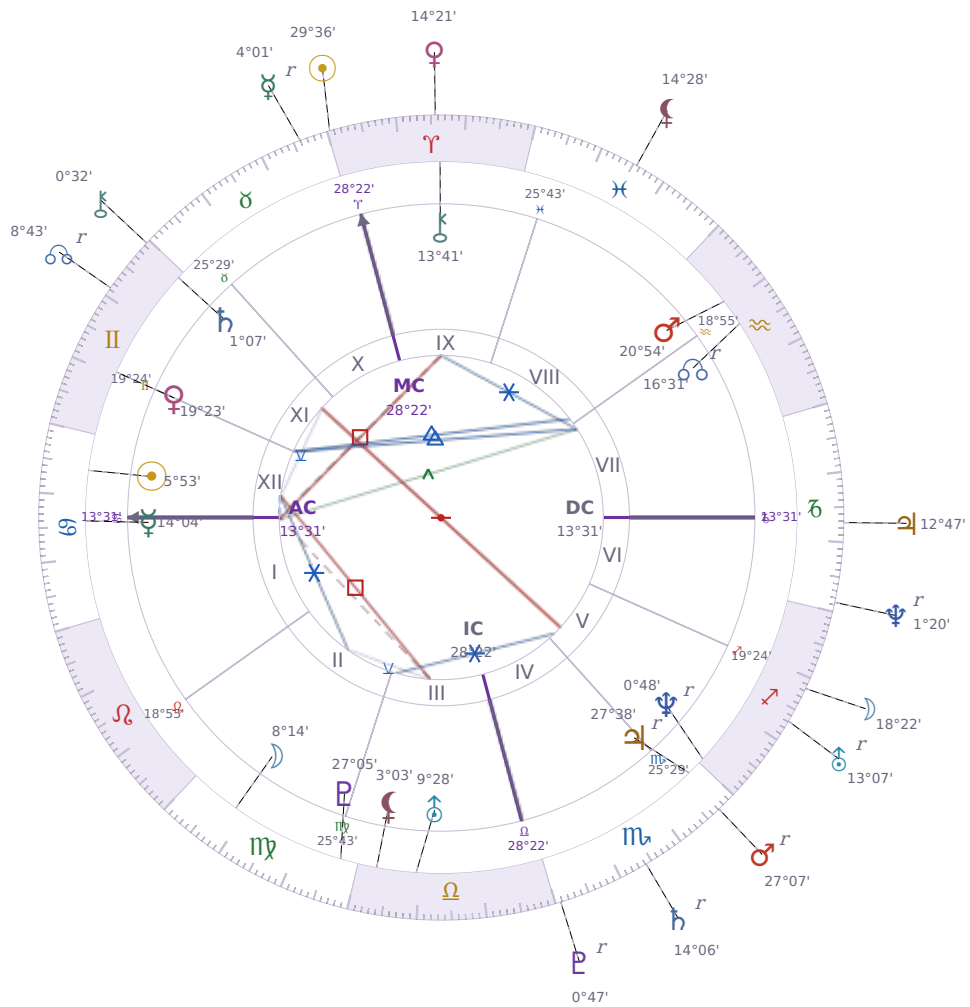

DAILY HOROSCOPE

Elon Reeve Musk

Businessman, entrepreneur, and political figure (born 1971)

♋ Cancer June 28, 1971 07:30 Pretoria

Thursday, 19 April 1984

TRANSITS FOR TODAY

☉ Sun	in ♈ Aries	29°36'29"
☾ Moon	in ♐ Sagittarius	18°22'35"
☿ Mercury	in ♉ Taurus Rx	4°01'40"
♀ Venus	in ♈ Aries	14°21'43"
♂ Mars	in ♏ Scorpio Rx	27°07'30"
♃ Jupiter	in ♐ Capricorn	12°47'46"
♄ Saturn	in ♏ Scorpio Rx	14°06'39"

♅ Uranus	in	♐ Sagittarius Rx	13°07'46"
♆ Neptune	in	♑ Capricorn Rx	1°20'49"
♇ Pluto	in	♏ Scorpio Rx	0°47'00"
♁ Chiron	in	♊ Gemini	0°32'03"
♊ NNode	in	♊ Gemini Rx	8°43'47"
♁ Lilith	in	♋ Pisces	14°28'20"