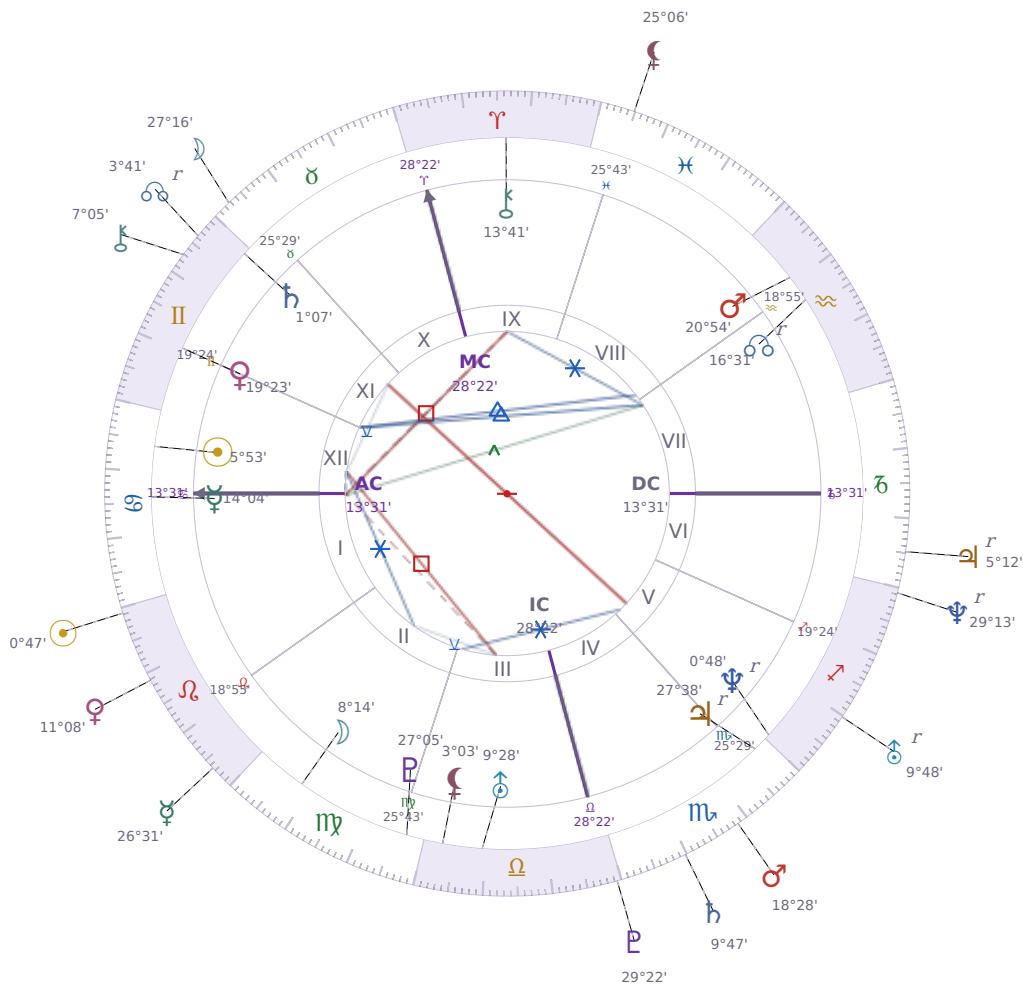

DAILY HOROSCOPE

Elon Reeve Musk

Businessman, entrepreneur, and political figure (born 1971)

♋ Cancer June 28, 1971 07:30 Pretoria

Monday, 23 July 1984

TRANSITS FOR TODAY

☉ Sun	in ♌ Leo	0°47'49"
☾ Moon	in ♉ Taurus	27°16'04"
☿ Mercury	in ♌ Leo	26°31'14"
♀ Venus	in ♌ Leo	11°08'50"
♂ Mars	in ♏ Scorpio	18°28'43"
♃ Jupiter	in ♐ Capricorn Rx	5°12'54"
♄ Saturn	in ♏ Scorpio	9°47'09"

♅ Uranus	in	♐ Sagittarius Rx	9°48'19"
♆ Neptune	in	♐ Sagittarius Rx	29°13'58"
♇ Pluto	in	♎ Libra	29°22'16"
♁ Chiron	in	♊ Gemini	7°05'47"
♊ NNode	in	♊ Gemini Rx	3°41'59"
♁ Lilith	in	♋ Pisces	25°06'42"

NATAL PLANETS

☉ Sun	in	♋ Cancer	5°53'26"	XII
☾ Moon	in	♍ Virgo	8°14'52"	II
☿ Mercury	in	♋ Cancer	14°04'03"	I
♀ Venus	in	♊ Gemini	19°23'48"	XI
♂ Mars	in	♒ Aquarius	20°54'21"	VIII
♃ Jupiter	in	♏ Scorpio	27°38'52"	V Rx
♄ Saturn	in	♊ Gemini	1°07'22"	XI
♅ Uranus	in	♎ Libra	9°28'55"	III
♆ Neptune	in	♐ Sagittarius	0°48'48"	V Rx
♇ Pluto	in	♍ Virgo	27°05'36"	III
♁ Chiron	in	♈ Aries	13°41'50"	IX
♊ North Node	in	♒ Aquarius	16°31'23"	VII Rx
♁ Lilith	in	♎ Libra	3°03'14"	III

KEY DATE

☉ Sun enters ♌ Leo

The Sun entering Leo brings a **shift toward more direct self-expression** — people tend to speak up more at work, take on visible roles, and want their efforts noticed rather than working quietly behind the scenes. In relationships and social settings, **confidence and attention-seeking increase**, which can mean more fun and boldness but also more friction if someone feels overshadowed or ignored. Over the next month, most people find themselves **more willing to take charge**, pursue what they actually want, and care less about blending in.