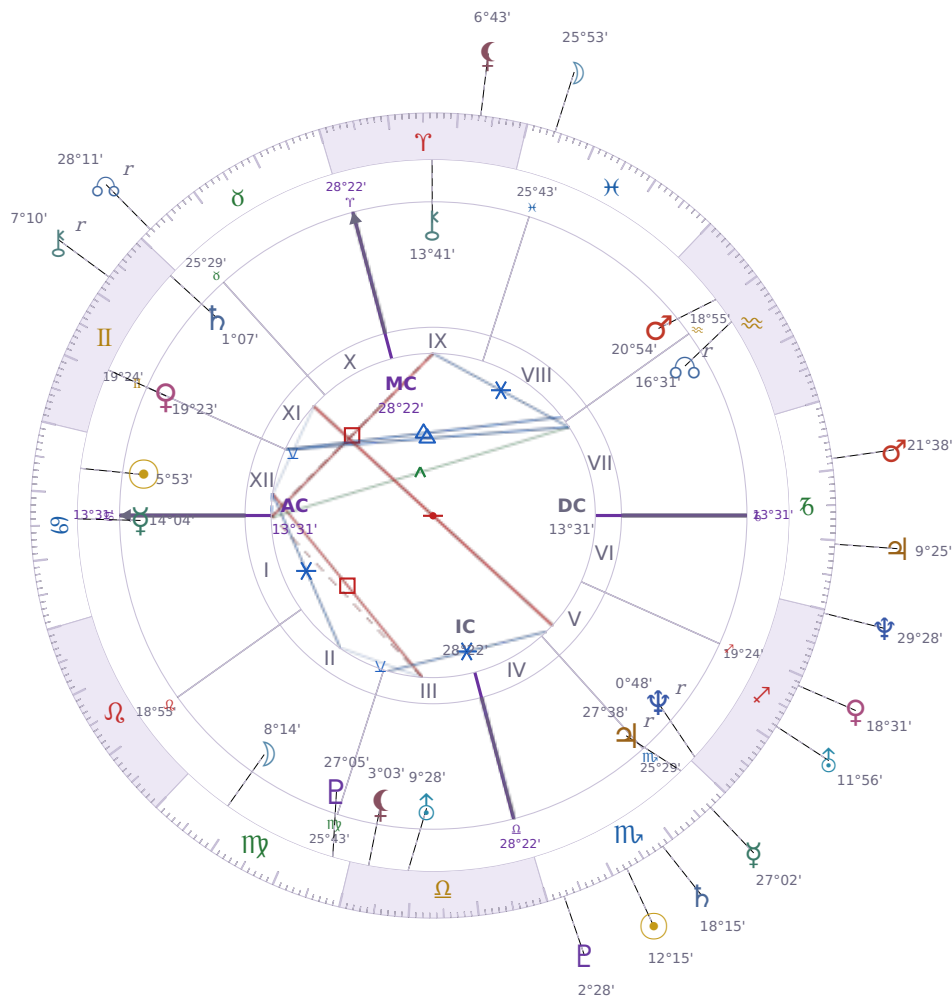

DAILY HOROSCOPE

Elon Reeve Musk

Businessman, entrepreneur, and political figure (born 1971)

♋ Cancer June 28, 1971 07:30 Pretoria

Sunday, 4 November 1984

TRANSITS FOR TODAY

☉ Sun	in ♏ Scorpio	12°15'09"
☾ Moon	in ♓ Pisces	25°53'08"
☿ Mercury	in ♏ Scorpio	27°02'20"
♀ Venus	in ♐ Sagittarius	18°31'55"
♂ Mars	in ♐ Capricorn	21°38'16"
♃ Jupiter	in ♐ Capricorn	9°25'47"
♄ Saturn	in ♏ Scorpio	18°15'29"

♅ Uranus	in	♐ Sagittarius	11°56'34"
♆ Neptune	in	♐ Sagittarius	29°28'22"
♇ Pluto	in	♏ Scorpio	2°28'48"
♁ Chiron	in	♊ Gemini Rx	7°10'13"
♁ NNode	in	♉ Taurus Rx	28°11'32"
♁ Lilith	in	♈ Aries	6°43'53"

NATAL PLANETS