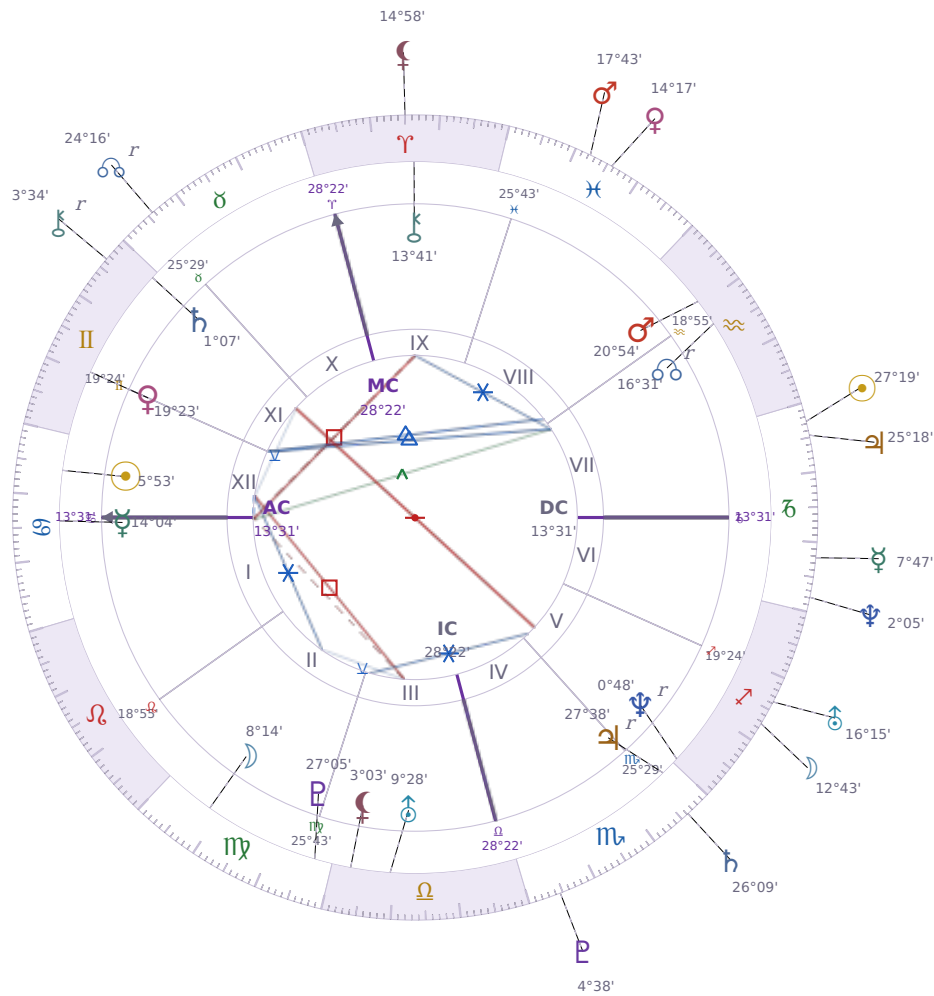

DAILY HOROSCOPE

Elon Reeve Musk

Businessman, entrepreneur, and political figure (born 1971)

♋ Cancer June 28, 1971 07:30 Pretoria

Thursday, 17 January 1985

TRANSITS FOR TODAY

☉ Sun	in ♑ Capricorn	27°19'42"
☾ Moon	in ♐ Sagittarius	12°43'20"
☿ Mercury	in ♑ Capricorn	7°47'13"
♀ Venus	in ♋ Pisces	14°17'55"
♂ Mars	in ♋ Pisces	17°43'05"
♃ Jupiter	in ♑ Capricorn	25°18'48"
♄ Saturn	in ♏ Scorpio	26°09'17"

♅ Uranus	in	♐ Sagittarius	16°15'04"
♆ Neptune	in	♑ Capricorn	2°05'11"
♇ Pluto	in	♏ Scorpio	4°38'01"
♁ Chiron	in	♊ Gemini Rx	3°34'27"
♁ NNode	in	♉ Taurus Rx	24°16'28"
♁ Lilith	in	♈ Aries	14°58'37"

NATAL PLANETS

☉ Sun	in	♋ Cancer	5°53'26"	XII
☾ Moon	in	♍ Virgo	8°14'52"	II
☿ Mercury	in	♋ Cancer	14°04'03"	I
♀ Venus	in	♊ Gemini	19°23'48"	XI
♂ Mars	in	♒ Aquarius	20°54'21"	VIII
♃ Jupiter	in	♏ Scorpio	27°38'52"	V Rx
♄ Saturn	in	♊ Gemini	1°07'22"	XI
♅ Uranus	in	♎ Libra	9°28'55"	III
♆ Neptune	in	♐ Sagittarius	0°48'48"	V Rx
♇ Pluto	in	♍ Virgo	27°05'36"	III
♁ Chiron	in	♈ Aries	13°41'50"	IX
♁ North Node	in	♒ Aquarius	16°31'23"	VII Rx
♁ Lilith	in	♎ Libra	3°03'14"	III