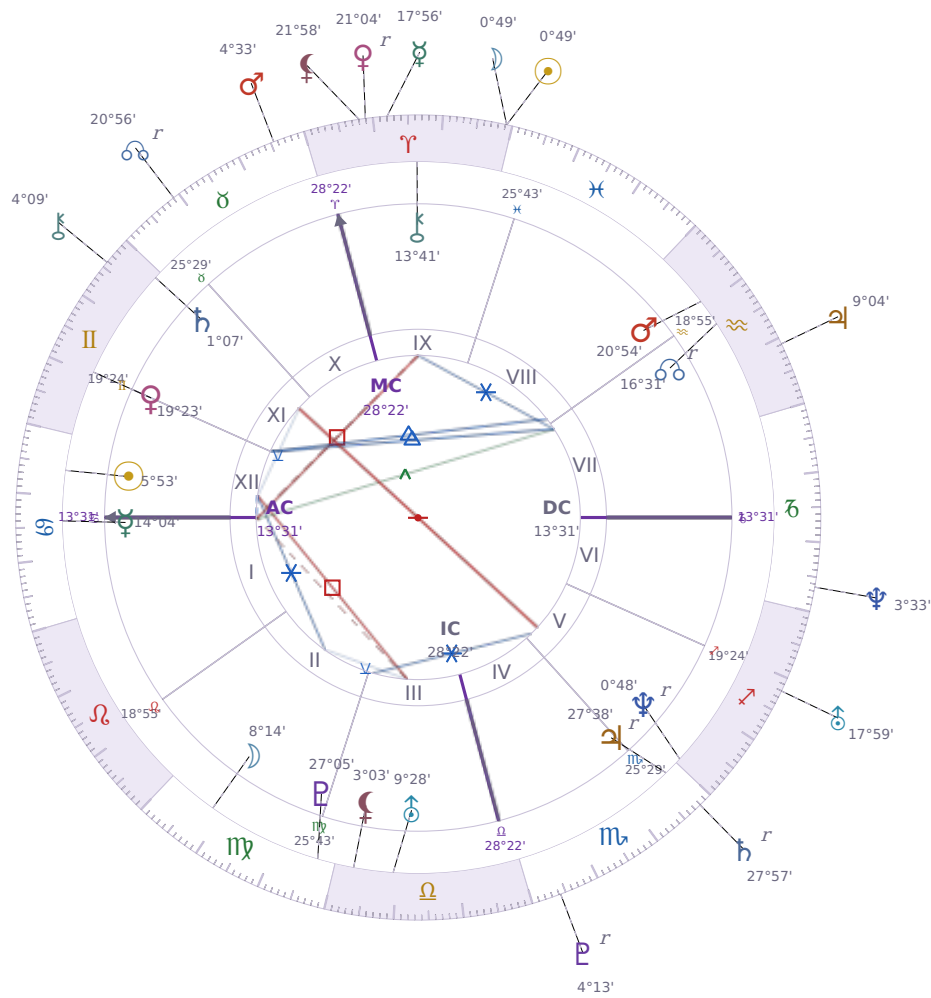

DAILY HOROSCOPE

Elon Reeve Musk

Businessman, entrepreneur, and political figure (born 1971)

♋ Cancer June 28, 1971 07:30 Pretoria

Thursday, 21 March 1985

TRANSITS FOR TODAY

☉ Sun	in ♈ Aries	0°49'06"
☾ Moon	in ♈ Aries	0°49'41"
☿ Mercury	in ♈ Aries	17°56'46"
♀ Venus	in ♈ Aries Rx	21°04'04"
♂ Mars	in ♉ Taurus	4°33'25"
♃ Jupiter	in ♒ Aquarius	9°04'13"
♄ Saturn	in ♏ Scorpio Rx	27°57'44"

♅ Uranus	in	♐ Sagittarius	17°59'07"
♆ Neptune	in	♑ Capricorn	3°33'27"
♇ Pluto	in	♏ Scorpio Rx	4°13'40"
♁ Chiron	in	♊ Gemini	4°09'45"
♁ NNode	in	♉ Taurus Rx	20°56'18"
♁ Lilith	in	♈ Aries	21°58'48"

NATAL PLANETS

☉ Sun	in	♋ Cancer	5°53'26"	XII
☾ Moon	in	♍ Virgo	8°14'52"	II
☿ Mercury	in	♋ Cancer	14°04'03"	I
♀ Venus	in	♊ Gemini	19°23'48"	XI
♂ Mars	in	♒ Aquarius	20°54'21"	VIII
♃ Jupiter	in	♏ Scorpio	27°38'52"	V Rx
♄ Saturn	in	♊ Gemini	1°07'22"	XI
♅ Uranus	in	♎ Libra	9°28'55"	III
♆ Neptune	in	♐ Sagittarius	0°48'48"	V Rx
♇ Pluto	in	♍ Virgo	27°05'36"	III
♁ Chiron	in	♈ Aries	13°41'50"	IX
♁ North Node	in	♒ Aquarius	16°31'23"	VII Rx
♁ Lilith	in	♎ Libra	3°03'14"	III