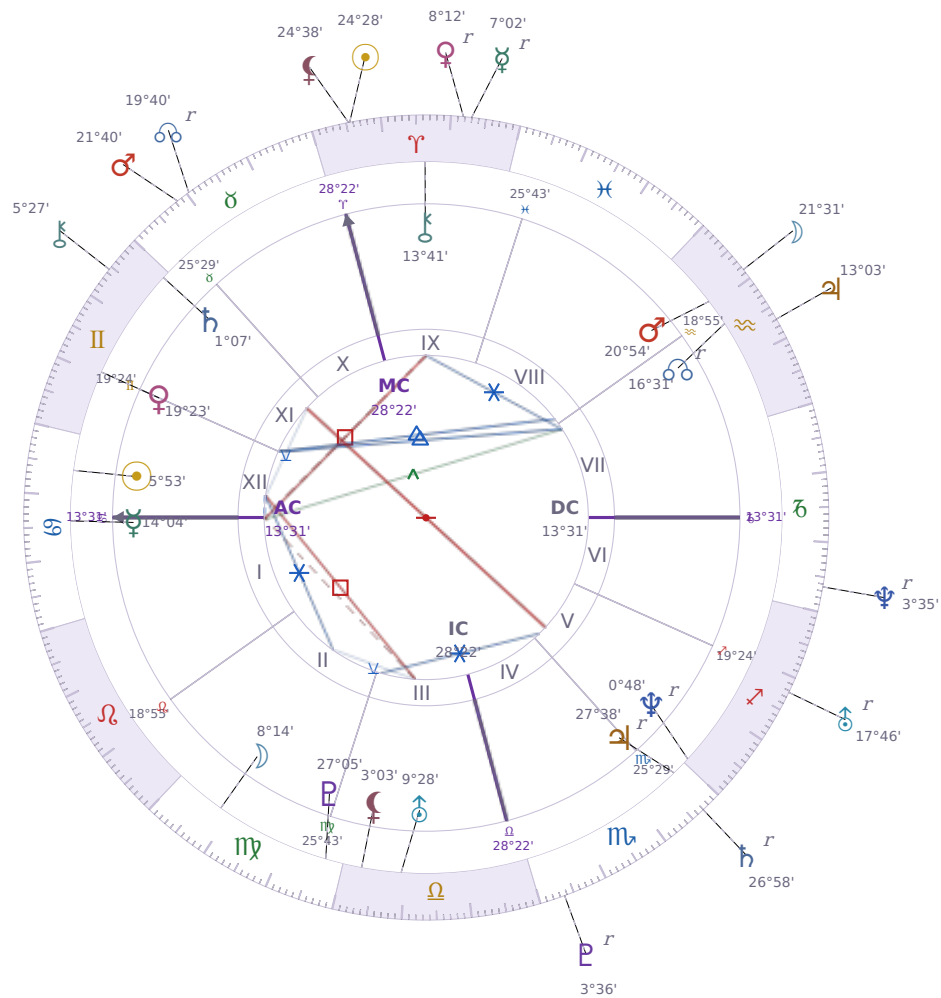

DAILY HOROSCOPE

Elon Reeve Musk

Businessman, entrepreneur, and political figure (born 1971)

♋ Cancer June 28, 1971 07:30 Pretoria

Sunday, 14 April 1985

TRANSITS FOR TODAY

☉ Sun	in ♈ Aries	24°28'53"
☾ Moon	in ♒ Aquarius	21°31'50"
☿ Mercury	in ♈ Aries Rx	7°02'49"
♀ Venus	in ♈ Aries Rx	8°12'38"
♂ Mars	in ♉ Taurus	21°40'45"
♃ Jupiter	in ♒ Aquarius	13°03'20"
♄ Saturn	in ♏ Scorpio Rx	26°58'45"

♅ Uranus	in	♐ Sagittarius Rx	17°46'11"
♆ Neptune	in	♑ Capricorn Rx	3°35'35"
♇ Pluto	in	♏ Scorpio Rx	3°36'59"
♁ Chiron	in	♊ Gemini	5°27'43"
♁ NNode	in	♉ Taurus Rx	19°40'02"
♁ Lilith	in	♈ Aries	24°38'39"

## NATAL PLANETS

☉ Sun	in	♋ Cancer	5°53'26"	XII
☾ Moon	in	♍ Virgo	8°14'52"	II
☿ Mercury	in	♋ Cancer	14°04'03"	I
♀ Venus	in	♊ Gemini	19°23'48"	XI
♂ Mars	in	♒ Aquarius	20°54'21"	VIII
♃ Jupiter	in	♏ Scorpio	27°38'52"	V Rx
♄ Saturn	in	♊ Gemini	1°07'22"	XI
♅ Uranus	in	♎ Libra	9°28'55"	III
♆ Neptune	in	♐ Sagittarius	0°48'48"	V Rx
♇ Pluto	in	♍ Virgo	27°05'36"	III
♁ Chiron	in	♈ Aries	13°41'50"	IX
♁ North Node	in	♒ Aquarius	16°31'23"	VII Rx
♁ Lilith	in	♎ Libra	3°03'14"	III

## KEY TRANSIT FACTORS