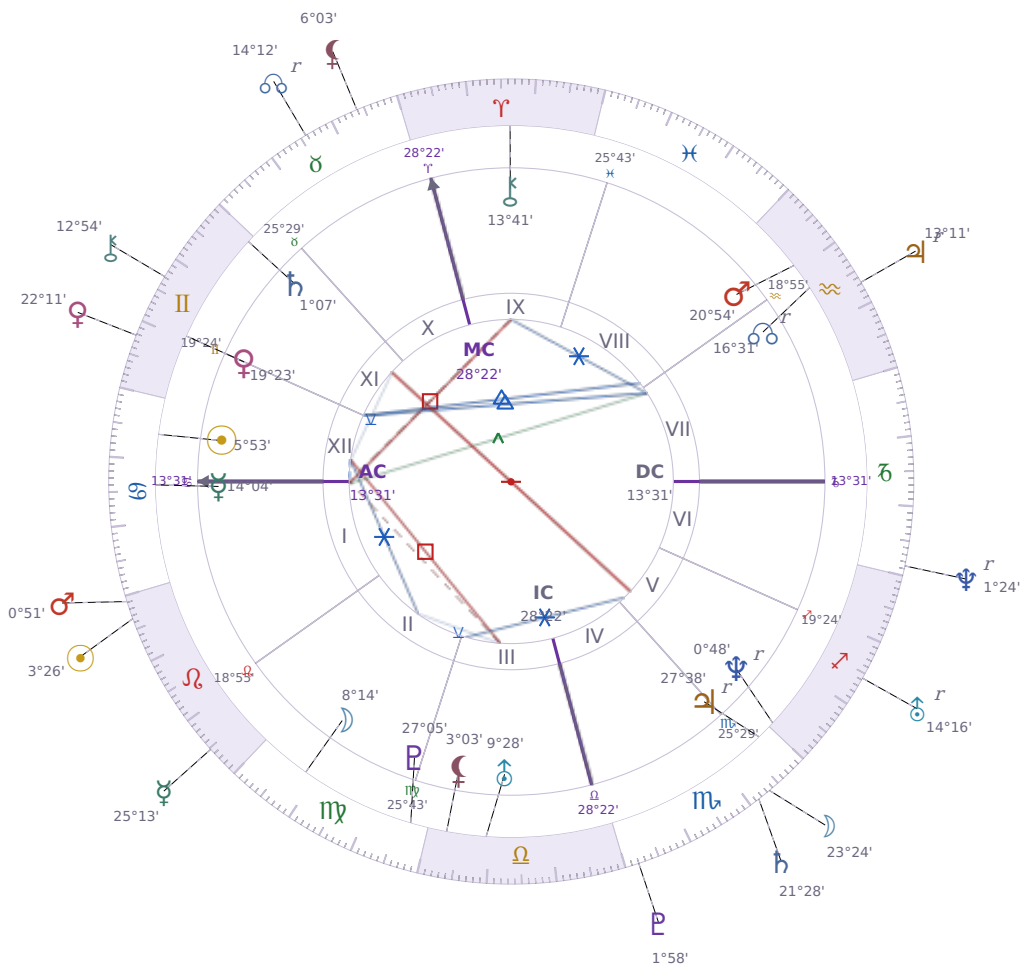

DAILY HOROSCOPE

Elon Reeve Musk

Businessman, entrepreneur, and political figure (born 1971)

♋ Cancer June 28, 1971 07:30 Pretoria

Friday, 26 July 1985

TRANSITS FOR TODAY

☉ Sun	in ♌ Leo	3°26'18"
☾ Moon	in ♏ Scorpio	23°24'03"
☿ Mercury	in ♌ Leo	25°13'03"
♀ Venus	in ♊ Gemini	22°11'55"
♂ Mars	in ♌ Leo	0°51'36"
♃ Jupiter	in ♒ Aquarius Rx	13°11'19"
♄ Saturn	in ♏ Scorpio	21°28'04"