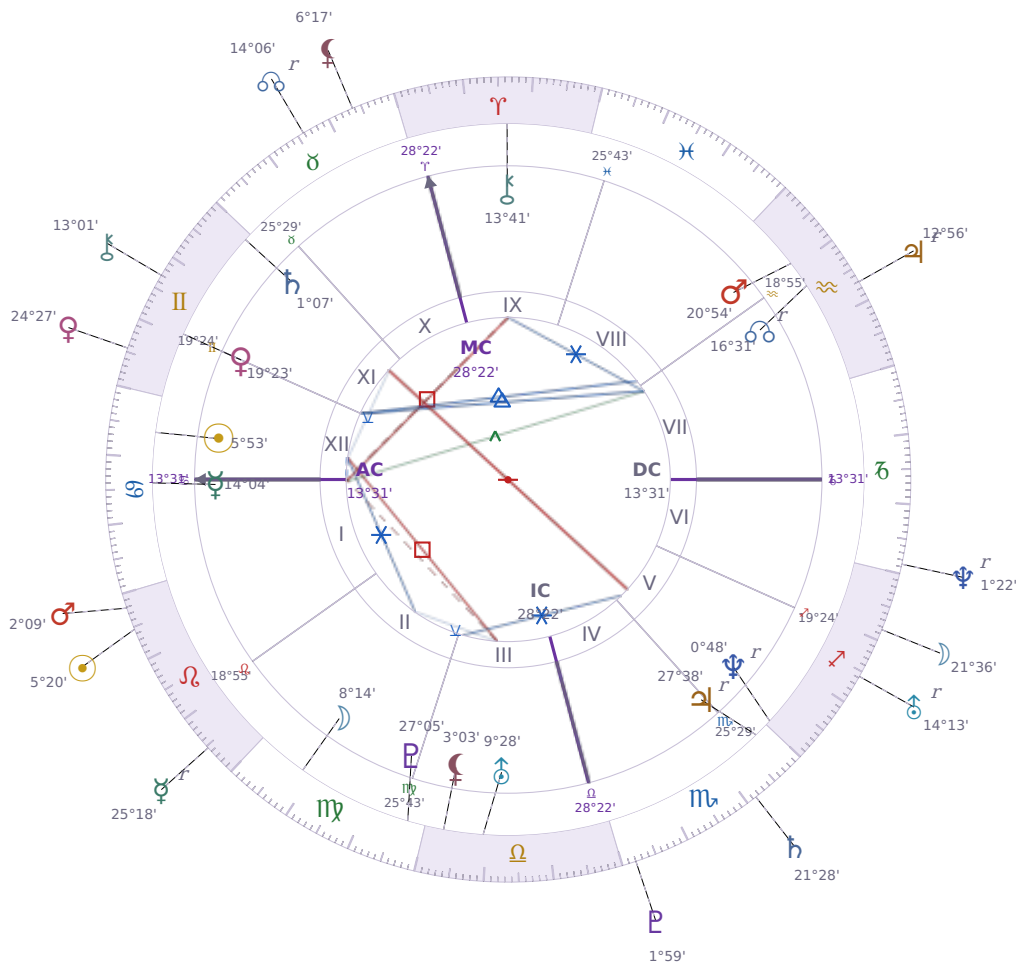

DAILY HOROSCOPE

Elon Reeve Musk

Businessman, entrepreneur, and political figure (born 1971)

♋ Cancer June 28, 1971 07:30 Pretoria

Sunday, 28 July 1985

TRANSITS FOR TODAY

☉ Sun	in ♌ Leo	5°20'58"
☾ Moon	in ♏ Sagittarius	21°36'52"
☿ Mercury	in ♌ Leo Rx	25°18'26"
♀ Venus	in ♊ Gemini	24°27'19"
♂ Mars	in ♌ Leo	2°09'04"
♃ Jupiter	in ♒ Aquarius Rx	12°56'05"
♄ Saturn	in ♏ Scorpio	21°28'24"

♅ Uranus	in	♐ Sagittarius Rx	14°13'54"
♆ Neptune	in	♑ Capricorn Rx	1°22'18"
♇ Pluto	in	♏ Scorpio	1°59'56"
♁ Chiron	in	♊ Gemini	13°01'37"
♁ NNode	in	♉ Taurus Rx	14°06'29"
♁ Lilith	in	♉ Taurus	6°17'05"

NATAL PLANETS

☉ Sun	in	♋ Cancer	5°53'26"	XII
☾ Moon	in	♍ Virgo	8°14'52"	II
☿ Mercury	in	♋ Cancer	14°04'03"	I
♀ Venus	in	♊ Gemini	19°23'48"	XI
♂ Mars	in	♒ Aquarius	20°54'21"	VIII
♃ Jupiter	in	♏ Scorpio	27°38'52"	V Rx
♄ Saturn	in	♊ Gemini	1°07'22"	XI
♅ Uranus	in	♎ Libra	9°28'55"	III
♆ Neptune	in	♐ Sagittarius	0°48'48"	V Rx
♇ Pluto	in	♍ Virgo	27°05'36"	III
♁ Chiron	in	♈ Aries	13°41'50"	IX
♁ North Node	in	♒ Aquarius	16°31'23"	VII Rx
♁ Lilith	in	♎ Libra	3°03'14"	III