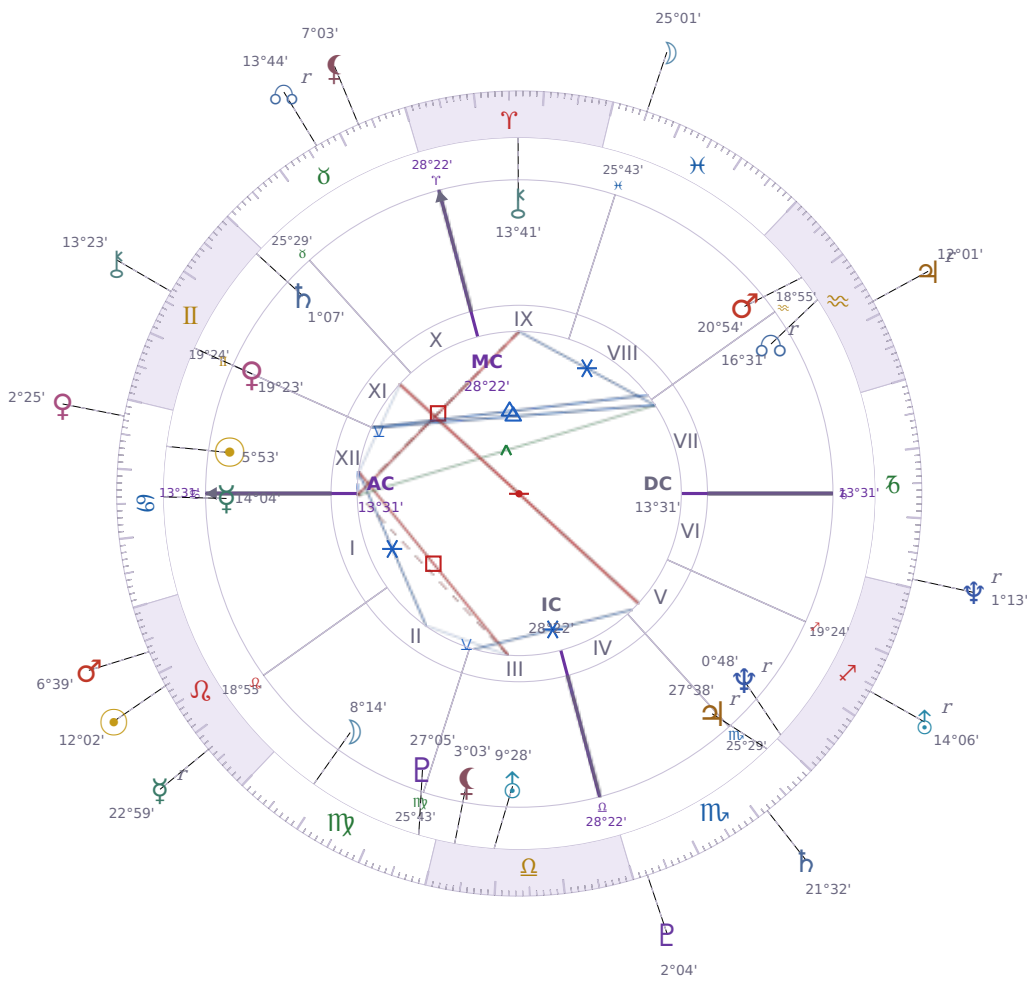

DAILY HOROSCOPE

Elon Reeve Musk

Businessman, entrepreneur, and political figure (born 1971)

♋ Cancer June 28, 1971 07:30 Pretoria

Sunday, 4 August 1985

TRANSITS FOR TODAY

☉ Sun	in ♌ Leo	12°02'38"
☾ Moon	in ♓ Pisces	25°01'13"
☿ Mercury	in ♌ Leo Rx	22°59'05"
♀ Venus	in ♋ Cancer	2°25'16"
♂ Mars	in ♌ Leo	6°39'35"
♃ Jupiter	in ♒ Aquarius Rx	12°01'48"
♄ Saturn	in ♏ Scorpio	21°32'37"

♅ Uranus	in ♐ Sagittarius Rx	14°06'23"
♆ Neptune	in ♏ Capricorn Rx	1°13'55"
♇ Pluto	in ♏ Scorpio	2°04'37"
♁ Chiron	in ♊ Gemini	13°23'56"
♁ NNode	in ♉ Taurus Rx	13°44'14"
♁ Lilith	in ♉ Taurus	7°03'37"

## NATAL PLANETS

☉ Sun	in ♋ Cancer	5°53'26"	XII
☾ Moon	in ♍ Virgo	8°14'52"	II
☿ Mercury	in ♋ Cancer	14°04'03"	I
♀ Venus	in ♊ Gemini	19°23'48"	XI
♂ Mars	in ♒ Aquarius	20°54'21"	VIII
♃ Jupiter	in ♏ Scorpio	27°38'52"	V Rx
♄ Saturn	in ♊ Gemini	1°07'22"	XI
♅ Uranus	in ♎ Libra	9°28'55"	III
♆ Neptune	in ♐ Sagittarius	0°48'48"	V Rx
♇ Pluto	in ♍ Virgo	27°05'36"	III
♁ Chiron	in ♈ Aries	13°41'50"	IX
♁ North Node	in ♒ Aquarius	16°31'23"	VII Rx
♁ Lilith	in ♎ Libra	3°03'14"	III

## KEY TRANSIT FACTORS