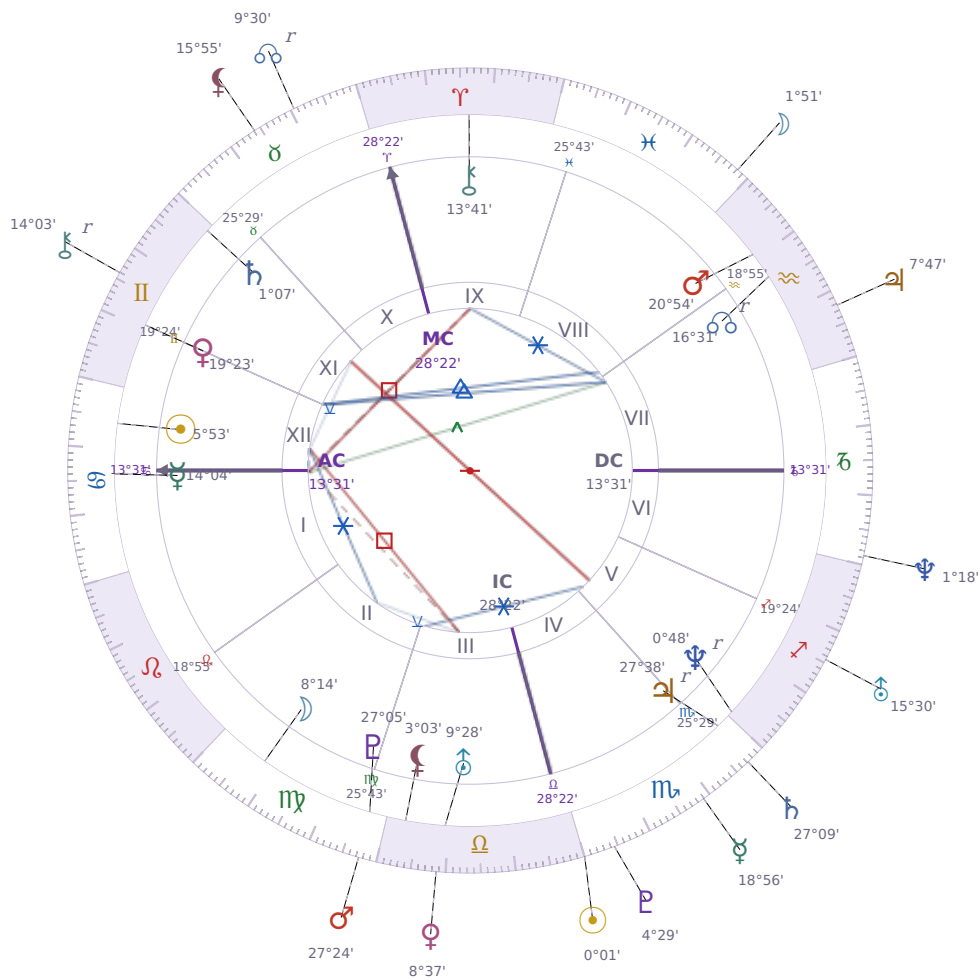

DAILY HOROSCOPE

Elon Reeve Musk

Businessman, entrepreneur, and political figure (born 1971)

♋ Cancer June 28, 1971 07:30 Pretoria

Wednesday, 23 October 1985

TRANSITS FOR TODAY

☉ Sun	in ♏ Scorpio	0°01'35"
☾ Moon	in ♓ Pisces	1°51'39"
☿ Mercury	in ♏ Scorpio	18°56'10"
♀ Venus	in ♎ Libra	8°37'52"
♂ Mars	in ♍ Virgo	27°24'19"
♃ Jupiter	in ♒ Aquarius	7°47'07"
♄ Saturn	in ♏ Scorpio	27°09'42"

♅ Uranus	in	♐ Sagittarius	15°30'14"
♆ Neptune	in	♑ Capricorn	1°18'18"
♇ Pluto	in	♏ Scorpio	4°29'32"
♁ Chiron	in	♊ Gemini Rx	14°03'48"
♁ NNode	in	♉ Taurus Rx	9°30'02"
♁ Lilith	in	♉ Taurus	15°55'11"

NATAL PLANETS

KEY DATE

☉ Sun enters ♏ Scorpio

The Sun moving into *Scorpio* shifts how you handle **focus and intensity** — you'll notice yourself cutting through small talk and caring less about surface-level opinions at work or in casual settings. In relationships and close partnerships, this period brings a **need for honesty** and deeper conversation, though some people find the directness uncomfortable or feel **pushed to explain themselves** more than usual. Most people report feeling **more determined to finish what they started** and less interested in scattered activity, making this a practical time for tackling difficult projects or decisions you've been putting off.