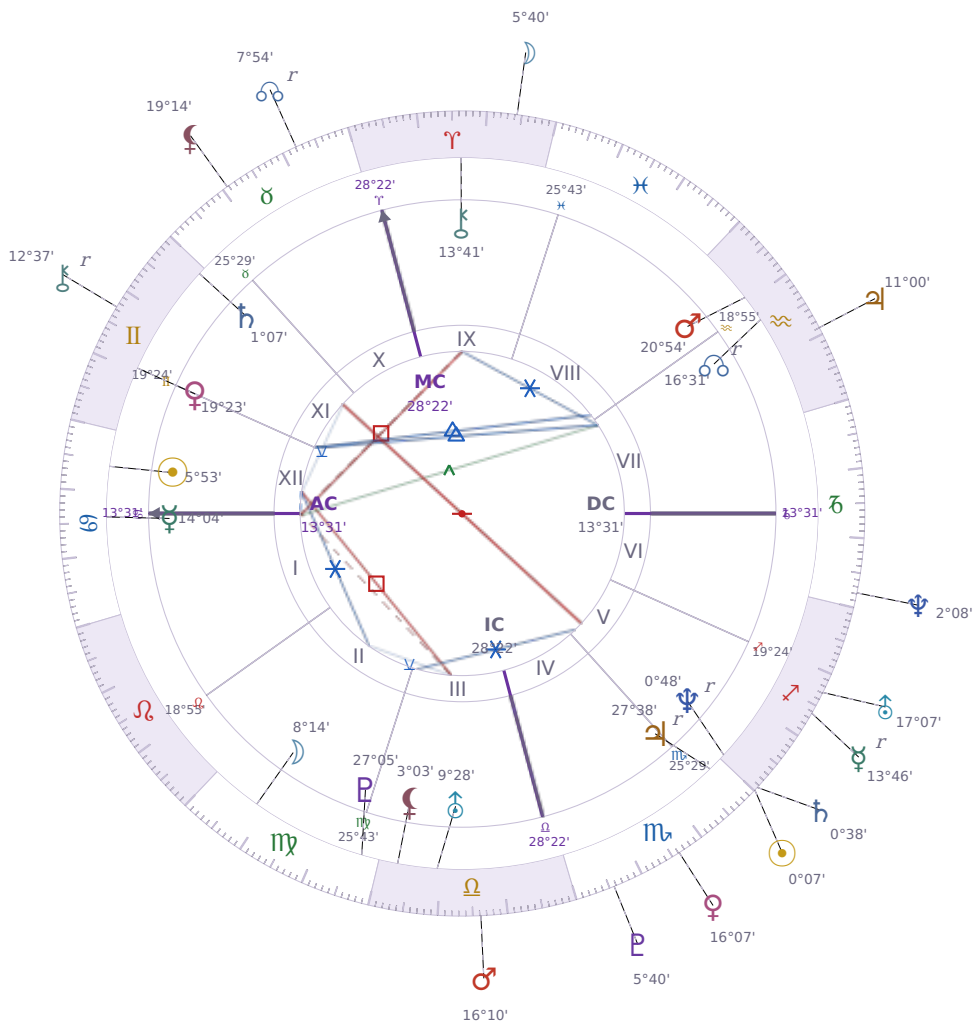

DAILY HOROSCOPE

Elon Reeve Musk

Businessman, entrepreneur, and political figure (born 1971)

♋ Cancer June 28, 1971 07:30 Pretoria

Friday, 22 November 1985

TRANSITS FOR TODAY

☉ Sun	in ♏ Sagittarius	0°07'58"
☾ Moon	in ♈ Aries	5°40'21"
☿ Mercury	in ♏ Sagittarius Rx	13°46'41"
♀ Venus	in ♏ Scorpio	16°07'54"
♂ Mars	in ♎ Libra	16°10'15"
♃ Jupiter	in ♒ Aquarius	11°00'45"
♄ Saturn	in ♏ Sagittarius	0°38'37"

♅ Uranus	in	♐ Sagittarius	17°07'15"
♆ Neptune	in	♑ Capricorn	2°08'34"
♇ Pluto	in	♏ Scorpio	5°41'00"
♁ Chiron	in	♊ Gemini Rx	12°37'55"
♁ NNode	in	♉ Taurus Rx	7°54'44"
♁ Lilith	in	♉ Taurus	19°14'34"

## NATAL PLANETS

☉ Sun	in	♋ Cancer	5°53'26"	XII
☾ Moon	in	♍ Virgo	8°14'52"	II
☿ Mercury	in	♋ Cancer	14°04'03"	I
♀ Venus	in	♊ Gemini	19°23'48"	XI
♂ Mars	in	♒ Aquarius	20°54'21"	VIII
♃ Jupiter	in	♏ Scorpio	27°38'52"	V Rx
♄ Saturn	in	♊ Gemini	1°07'22"	XI
♅ Uranus	in	♎ Libra	9°28'55"	III
♆ Neptune	in	♐ Sagittarius	0°48'48"	V Rx
♇ Pluto	in	♍ Virgo	27°05'36"	III
♁ Chiron	in	♈ Aries	13°41'50"	IX
♁ North Node	in	♒ Aquarius	16°31'23"	VII Rx
♁ Lilith	in	♎ Libra	3°03'14"	III