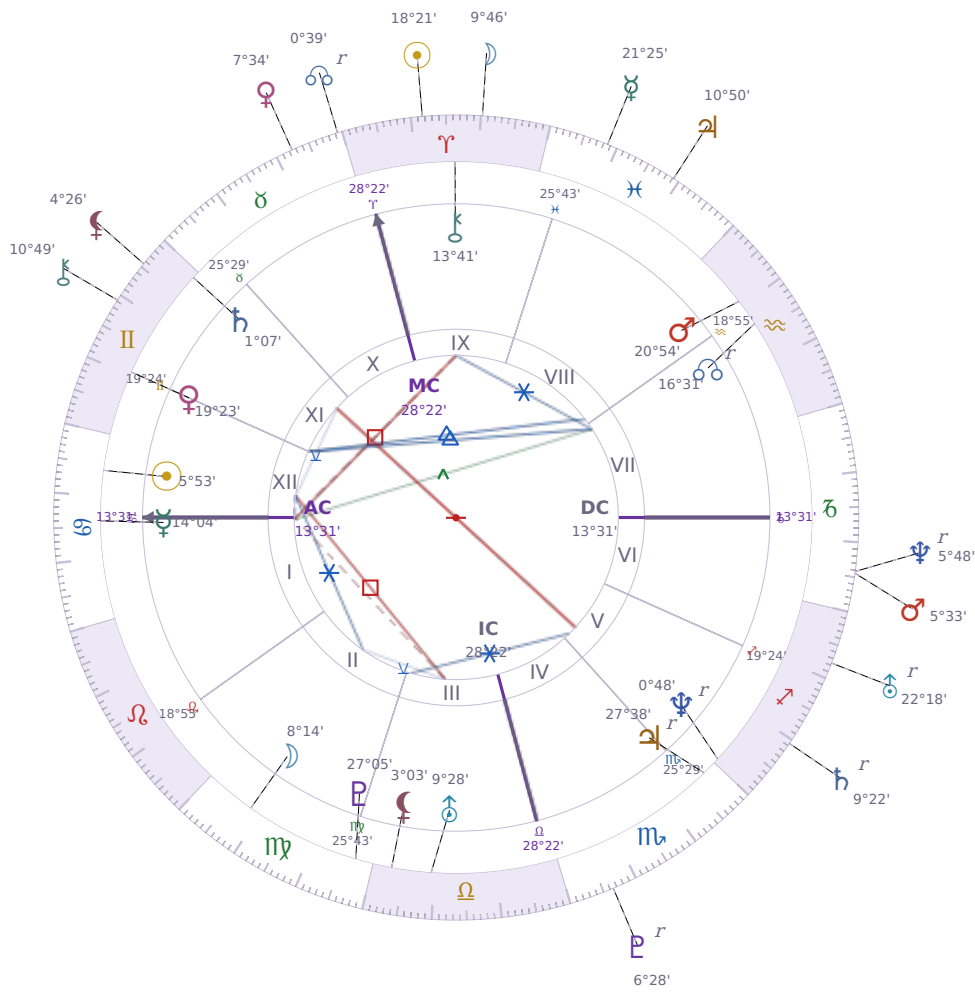

DAILY HOROSCOPE

Elon Reeve Musk

Businessman, entrepreneur, and political figure (born 1971)

♋ Cancer June 28, 1971 07:30 Pretoria

Tuesday, 8 April 1986

TRANSITS FOR TODAY

☉ Sun	in ♈ Aries	18°21'29"
☾ Moon	in ♈ Aries	9°46'50"
☿ Mercury	in ♓ Pisces	21°25'13"
♀ Venus	in ♉ Taurus	7°34'57"
♂ Mars	in ♐ Capricorn	5°33'27"
♃ Jupiter	in ♓ Pisces	10°50'14"
♄ Saturn	in ♐ Sagittarius Rx	9°22'19"

♅ Uranus	in	♐ Sagittarius Rx	22°18'48"
♆ Neptune	in	♑ Capricorn Rx	5°48'36"
♇ Pluto	in	♏ Scorpio Rx	6°28'17"
♁ Chiron	in	♊ Gemini	10°49'18"
♁ NNode	in	♉ Taurus Rx	0°39'29"
♁ Lilith	in	♊ Gemini	4°26'37"

NATAL PLANETS

☉ Sun	in	♋ Cancer	5°53'26"	XII
☾ Moon	in	♍ Virgo	8°14'52"	II
☿ Mercury	in	♋ Cancer	14°04'03"	I
♀ Venus	in	♊ Gemini	19°23'48"	XI
♂ Mars	in	♒ Aquarius	20°54'21"	VIII
♃ Jupiter	in	♏ Scorpio	27°38'52"	V Rx
♄ Saturn	in	♊ Gemini	1°07'22"	XI
♅ Uranus	in	♎ Libra	9°28'55"	III
♆ Neptune	in	♐ Sagittarius	0°48'48"	V Rx
♇ Pluto	in	♍ Virgo	27°05'36"	III
♁ Chiron	in	♈ Aries	13°41'50"	IX
♁ North Node	in	♒ Aquarius	16°31'23"	VII Rx
♁ Lilith	in	♎ Libra	3°03'14"	III