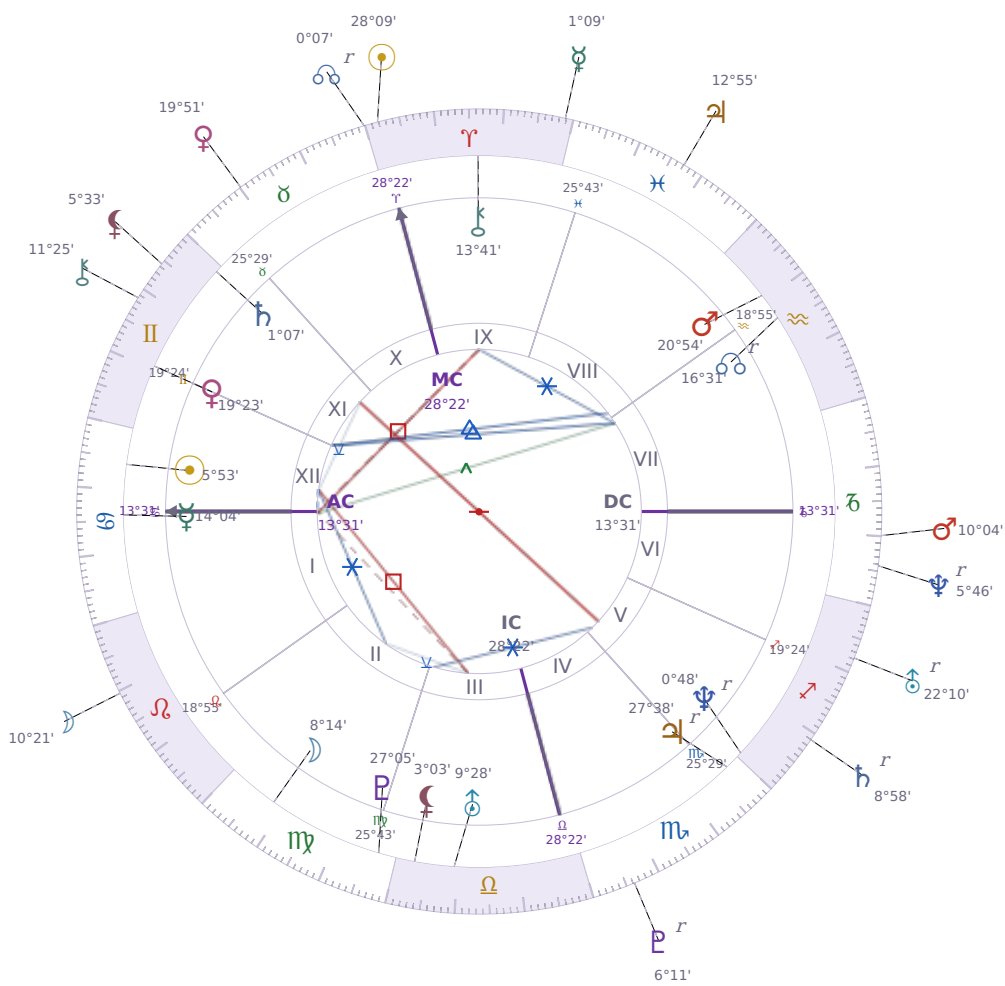

DAILY HOROSCOPE

Elon Reeve Musk

Businessman, entrepreneur, and political figure (born 1971)

♋ Cancer June 28, 1971 07:30 Pretoria

Friday, 18 April 1986

TRANSITS FOR TODAY

☉ Sun	in ♈ Aries	28°09'38"
☾ Moon	in ♌ Leo	10°21'22"
☿ Mercury	in ♈ Aries	1°09'00"
♀ Venus	in ♉ Taurus	19°51'36"
♂ Mars	in ♐ Capricorn	10°04'41"
♃ Jupiter	in ♓ Pisces	12°55'36"
♄ Saturn	in ♐ Sagittarius Rx	8°58'30"

♅ Uranus	in	♐ Sagittarius Rx	22°10'15"
♆ Neptune	in	♑ Capricorn Rx	5°46'40"
♇ Pluto	in	♏ Scorpio Rx	6°11'56"
♁ Chiron	in	♊ Gemini	11°25'59"
♁ NNode	in	♉ Taurus Rx	0°07'43"
♁ Lilith	in	♊ Gemini	5°33'19"

NATAL PLANETS

☉ Sun	in	♋ Cancer	5°53'26"	XII
☾ Moon	in	♍ Virgo	8°14'52"	II
☿ Mercury	in	♋ Cancer	14°04'03"	I
♀ Venus	in	♊ Gemini	19°23'48"	XI
♂ Mars	in	♒ Aquarius	20°54'21"	VIII
♃ Jupiter	in	♏ Scorpio	27°38'52"	V Rx
♄ Saturn	in	♊ Gemini	1°07'22"	XI
♅ Uranus	in	♎ Libra	9°28'55"	III
♆ Neptune	in	♐ Sagittarius	0°48'48"	V Rx
♇ Pluto	in	♍ Virgo	27°05'36"	III
♁ Chiron	in	♈ Aries	13°41'50"	IX
♁ North Node	in	♒ Aquarius	16°31'23"	VII Rx
♁ Lilith	in	♎ Libra	3°03'14"	III