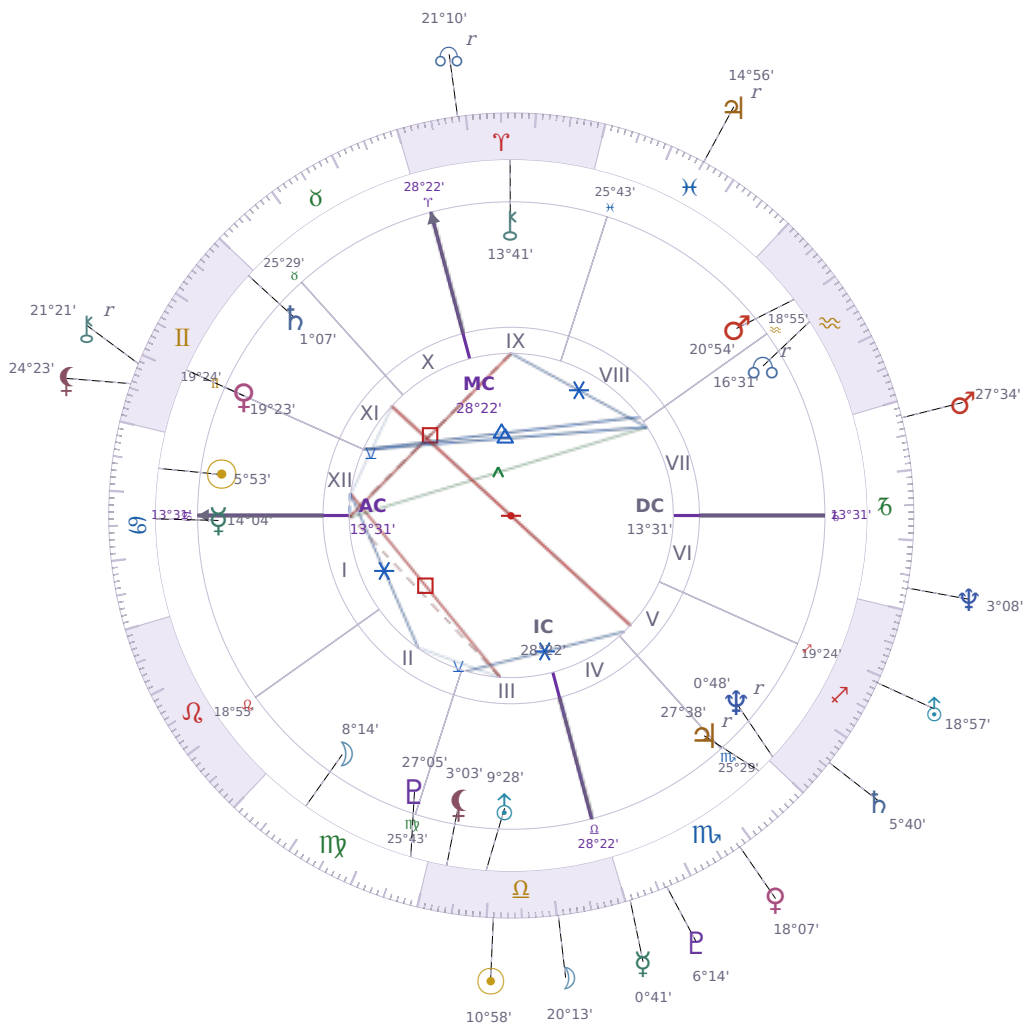

DAILY HOROSCOPE

Elon Reeve Musk

Businessman, entrepreneur, and political figure (born 1971)

♋ Cancer June 28, 1971 07:30 Pretoria

Saturday, 4 October 1986

TRANSITS FOR TODAY

☉ Sun	in ♎ Libra	10°58'02"
☾ Moon	in ♎ Libra	20°13'27"
☿ Mercury	in ♏ Scorpio	0°41'57"
♀ Venus	in ♏ Scorpio	18°07'09"
♂ Mars	in ♐ Capricorn	27°34'13"
♃ Jupiter	in ♓ Pisces Rx	14°56'31"
♄ Saturn	in ♐ Sagittarius	5°40'01"

♅ Uranus	in	♐ Sagittarius	18°57'21"
♆ Neptune	in	♑ Capricorn	3°08'42"
♇ Pluto	in	♏ Scorpio	6°14'48"
♁ Chiron	in	♊ Gemini Rx	21°21'34"
♁ NNode	in	♈ Aries Rx	21°10'48"
♁ Lilith	in	♊ Gemini	24°23'58"

NATAL PLANETS

☉ Sun	in	♋ Cancer	5°53'26"	XII
☾ Moon	in	♍ Virgo	8°14'52"	II
☿ Mercury	in	♋ Cancer	14°04'03"	I
♀ Venus	in	♊ Gemini	19°23'48"	XI
♂ Mars	in	♒ Aquarius	20°54'21"	VIII
♃ Jupiter	in	♏ Scorpio	27°38'52"	V Rx
♄ Saturn	in	♊ Gemini	1°07'22"	XI
♅ Uranus	in	♎ Libra	9°28'55"	III
♆ Neptune	in	♐ Sagittarius	0°48'48"	V Rx
♇ Pluto	in	♍ Virgo	27°05'36"	III
♁ Chiron	in	♈ Aries	13°41'50"	IX
♁ North Node	in	♒ Aquarius	16°31'23"	VII Rx
♁ Lilith	in	♎ Libra	3°03'14"	III