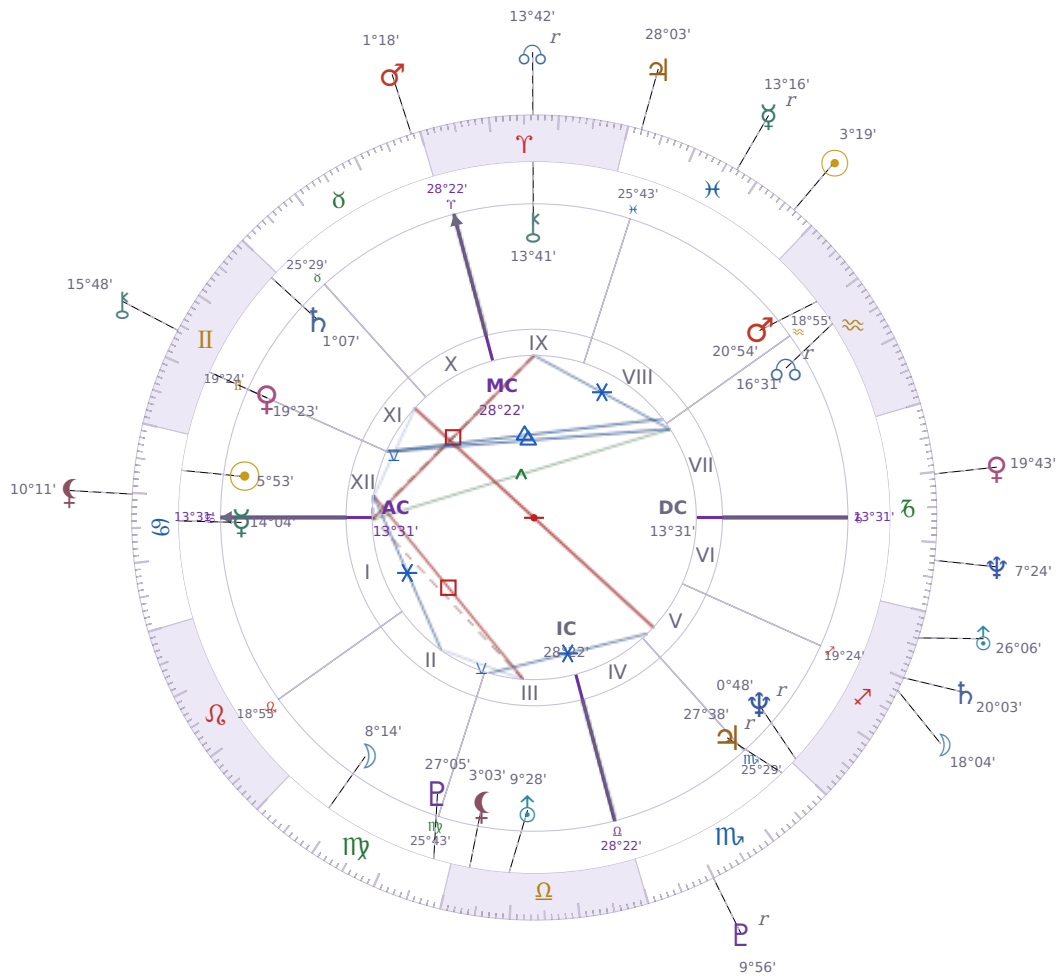

DAILY HOROSCOPE

Elon Reeve Musk

Businessman, entrepreneur, and political figure (born 1971)

♋ Cancer June 28, 1971 07:30 Pretoria

Sunday, 22 February 1987

TRANSITS FOR TODAY

☉ Sun	in ♋ Pisces	3°19'29"
☾ Moon	in ♐ Sagittarius	18°04'18"
☿ Mercury	in ♋ Pisces Rx	13°16'46"
♀ Venus	in ♑ Capricorn	19°43'49"
♂ Mars	in ♉ Taurus	1°18'03"
♃ Jupiter	in ♋ Pisces	28°03'45"
♄ Saturn	in ♐ Sagittarius	20°03'32"

♅ Uranus	in	♐ Sagittarius	26°06'49"
♆ Neptune	in	♑ Capricorn	7°24'52"
♇ Pluto	in	♏ Scorpio Rx	9°56'26"
♁ Chiron	in	♊ Gemini	15°48'49"
♁ NNode	in	♈ Aries Rx	13°42'53"
♁ Lilith	in	♋ Cancer	10°11'14"

NATAL PLANETS