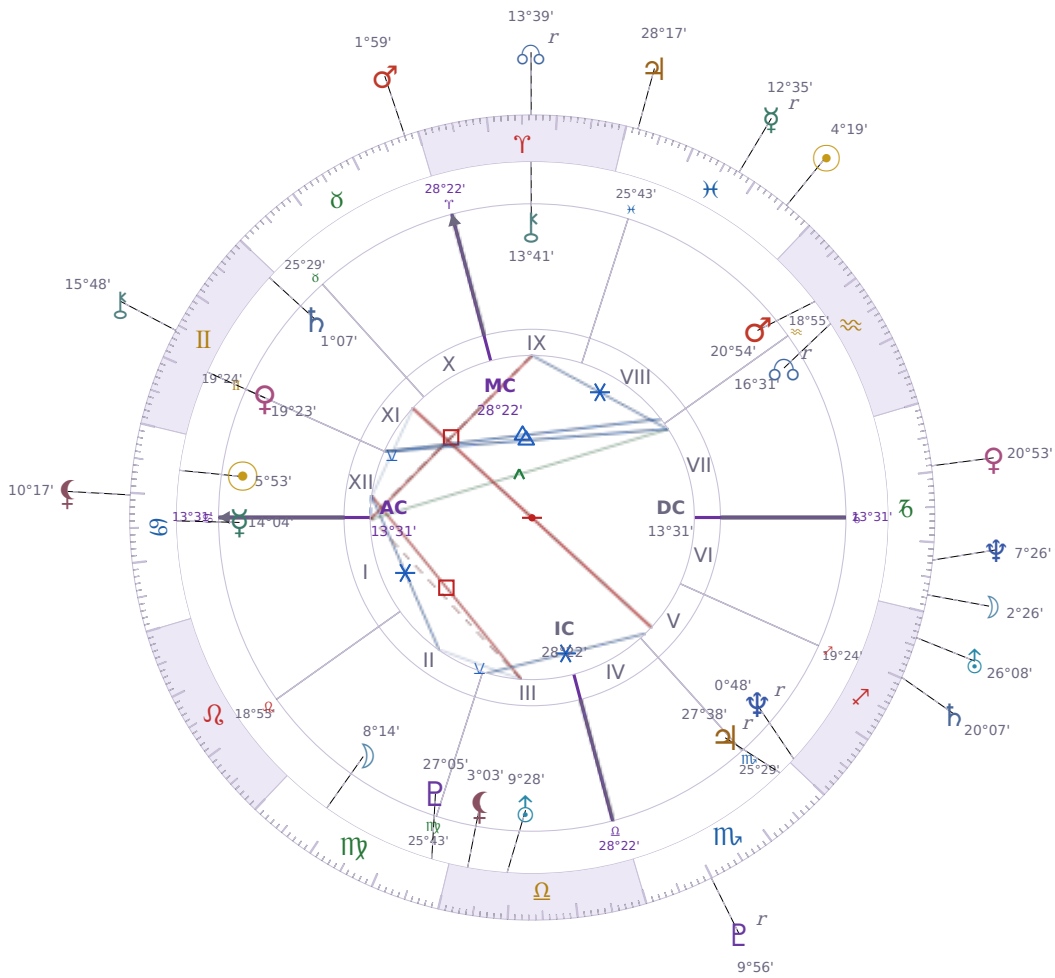

DAILY HOROSCOPE

Elon Reeve Musk

Businessman, entrepreneur, and political figure (born 1971)

♋ Cancer June 28, 1971 07:30 Pretoria

Monday, 23 February 1987

TRANSITS FOR TODAY

| | | |
|-----------|------------------|-----------|
| ☉ Sun | in ♋ Pisces | 4°19'55" |
| ☾ Moon | in ♏ Capricorn | 2°26'32" |
| ☿ Mercury | in ♋ Pisces Rx | 12°35'34" |
| ♀ Venus | in ♋ Capricorn | 20°53'13" |
| ♂ Mars | in ♉ Taurus | 1°59'23" |
| ♃ Jupiter | in ♋ Pisces | 28°17'40" |
| ♄ Saturn | in ♋ Sagittarius | 20°07'01" |

| | | | |
|-----------|----|---------------|-----------|
| ♅ Uranus | in | ♐ Sagittarius | 26°08'42" |
| ♆ Neptune | in | ♑ Capricorn | 7°26'20" |
| ♇ Pluto | in | ♏ Scorpio Rx | 9°56'02" |
| ♁ Chiron | in | ♊ Gemini | 15°48'56" |
| ♁ NNode | in | ♈ Aries Rx | 13°39'42" |
| ♁ Lilith | in | ♋ Cancer | 10°17'58" |

NATAL PLANETS

| | | | | |
|--------------|----|---------------|-----------|--------|
| ☉ Sun | in | ♋ Cancer | 5°53'26" | XII |
| ☾ Moon | in | ♍ Virgo | 8°14'52" | II |
| ☿ Mercury | in | ♋ Cancer | 14°04'03" | I |
| ♀ Venus | in | ♊ Gemini | 19°23'48" | XI |
| ♂ Mars | in | ♒ Aquarius | 20°54'21" | VIII |
| ♃ Jupiter | in | ♏ Scorpio | 27°38'52" | V Rx |
| ♄ Saturn | in | ♊ Gemini | 1°07'22" | XI |
| ♅ Uranus | in | ♎ Libra | 9°28'55" | III |
| ♆ Neptune | in | ♐ Sagittarius | 0°48'48" | V Rx |
| ♇ Pluto | in | ♍ Virgo | 27°05'36" | III |
| ♁ Chiron | in | ♈ Aries | 13°41'50" | IX |
| ♁ North Node | in | ♒ Aquarius | 16°31'23" | VII Rx |
| ♁ Lilith | in | ♎ Libra | 3°03'14" | III |