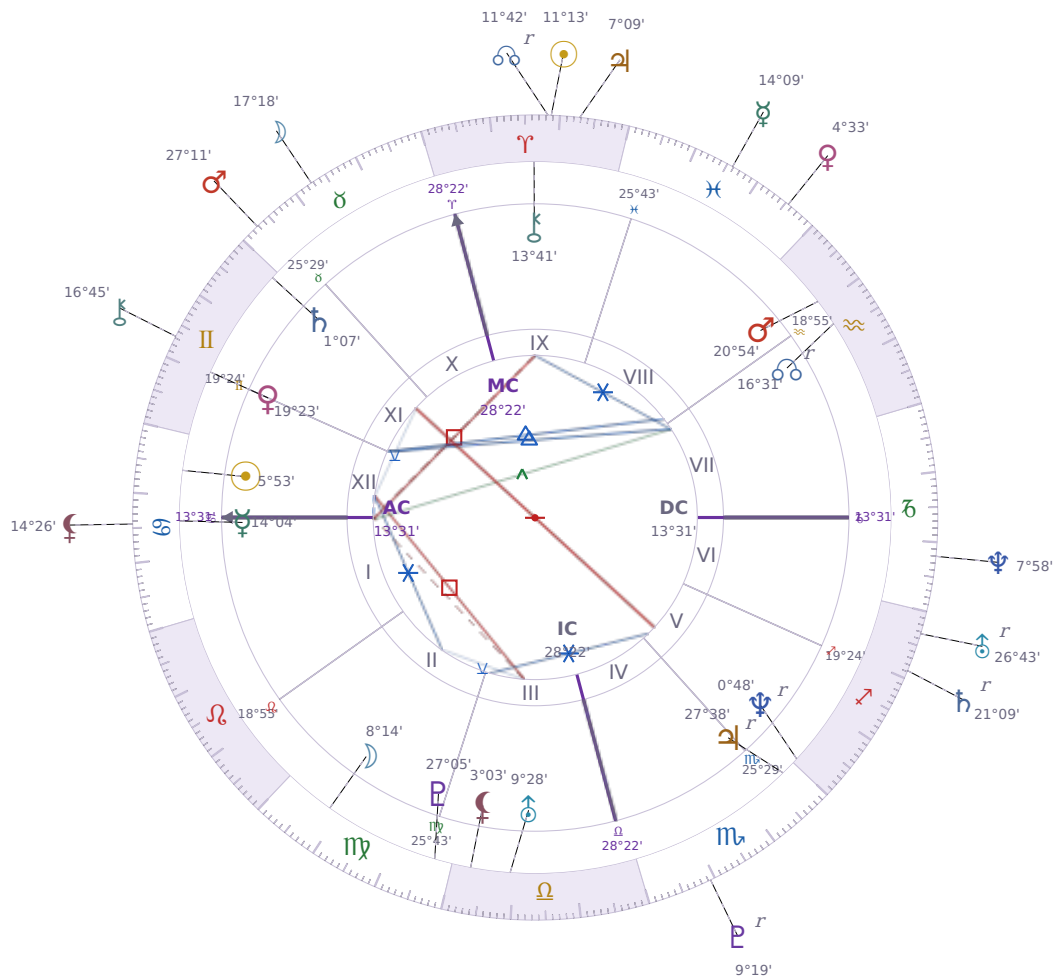

DAILY HOROSCOPE

Elon Reeve Musk

Businessman, entrepreneur, and political figure (born 1971)

♋ Cancer June 28, 1971 07:30 Pretoria

Wednesday, 1 April 1987

TRANSITS FOR TODAY

☉ Sun	in ♈ Aries	11°13'51"
☾ Moon	in ♉ Taurus	17°18'54"
☿ Mercury	in ♊ Pisces	14°09'20"
♀ Venus	in ♊ Pisces	4°33'59"
♂ Mars	in ♉ Taurus	27°11'04"
♃ Jupiter	in ♈ Aries	7°09'06"
♄ Saturn	in ♐ Sagittarius Rx	21°09'42"

♅ Uranus	in	♐ Sagittarius Rx	26°43'41"
♆ Neptune	in	♑ Capricorn	7°58'57"
♇ Pluto	in	♏ Scorpio Rx	9°19'59"
♁ Chiron	in	♊ Gemini	16°45'57"
♊ NNode	in	♈ Aries Rx	11°42'08"
♁ Lilith	in	♋ Cancer	14°26'44"

NATAL PLANETS