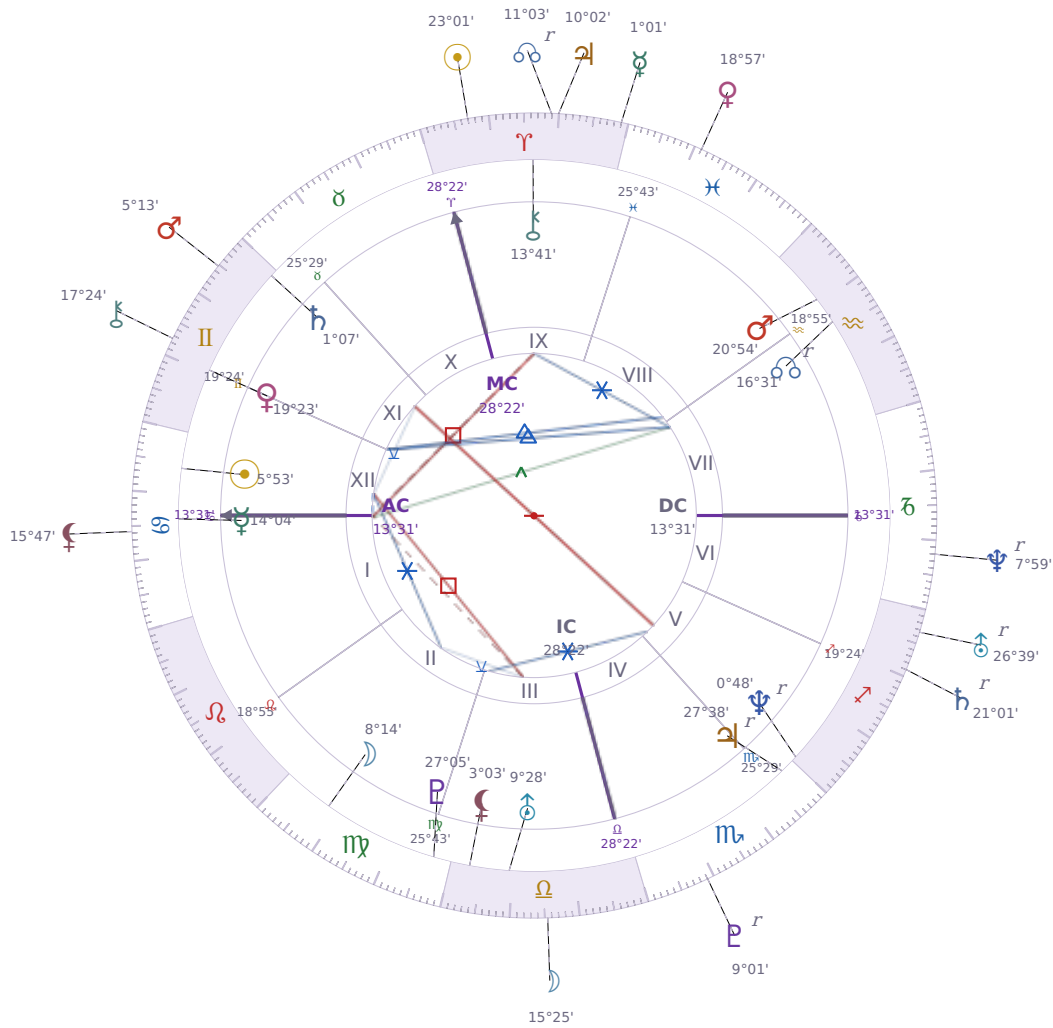

DAILY HOROSCOPE

Elon Reeve Musk

Businessman, entrepreneur, and political figure (born 1971)

♋ Cancer June 28, 1971 07:30 Pretoria

Monday, 13 April 1987

TRANSITS FOR TODAY

☉ Sun	in ♈ Aries	23°01'59"
☾ Moon	in ♎ Libra	15°25'51"
☿ Mercury	in ♈ Aries	1°01'10"
♀ Venus	in ♓ Pisces	18°57'31"
♂ Mars	in ♊ Gemini	5°13'13"
♃ Jupiter	in ♈ Aries	10°02'14"
♄ Saturn	in ♐ Sagittarius Rx	21°01'04"

♅ Uranus	in	♐ Sagittarius Rx	26°39'47"
♆ Neptune	in	♑ Capricorn Rx	7°59'58"
♇ Pluto	in	♏ Scorpio Rx	9°01'39"
♁ Chiron	in	♊ Gemini	17°24'17"
♊ NNode	in	♈ Aries Rx	11°04'00"
♁ Lilith	in	♋ Cancer	15°47'25"

NATAL PLANETS

☉ Sun	in	♋ Cancer	5°53'26"	XII
☾ Moon	in	♍ Virgo	8°14'52"	II
☿ Mercury	in	♋ Cancer	14°04'03"	I
♀ Venus	in	♊ Gemini	19°23'48"	XI
♂ Mars	in	♒ Aquarius	20°54'21"	VIII
♃ Jupiter	in	♏ Scorpio	27°38'52"	V Rx
♄ Saturn	in	♊ Gemini	1°07'22"	XI
♅ Uranus	in	♎ Libra	9°28'55"	III
♆ Neptune	in	♐ Sagittarius	0°48'48"	V Rx
♇ Pluto	in	♍ Virgo	27°05'36"	III
♁ Chiron	in	♈ Aries	13°41'50"	IX
♊ North Node	in	♒ Aquarius	16°31'23"	VII Rx
♁ Lilith	in	♎ Libra	3°03'14"	III