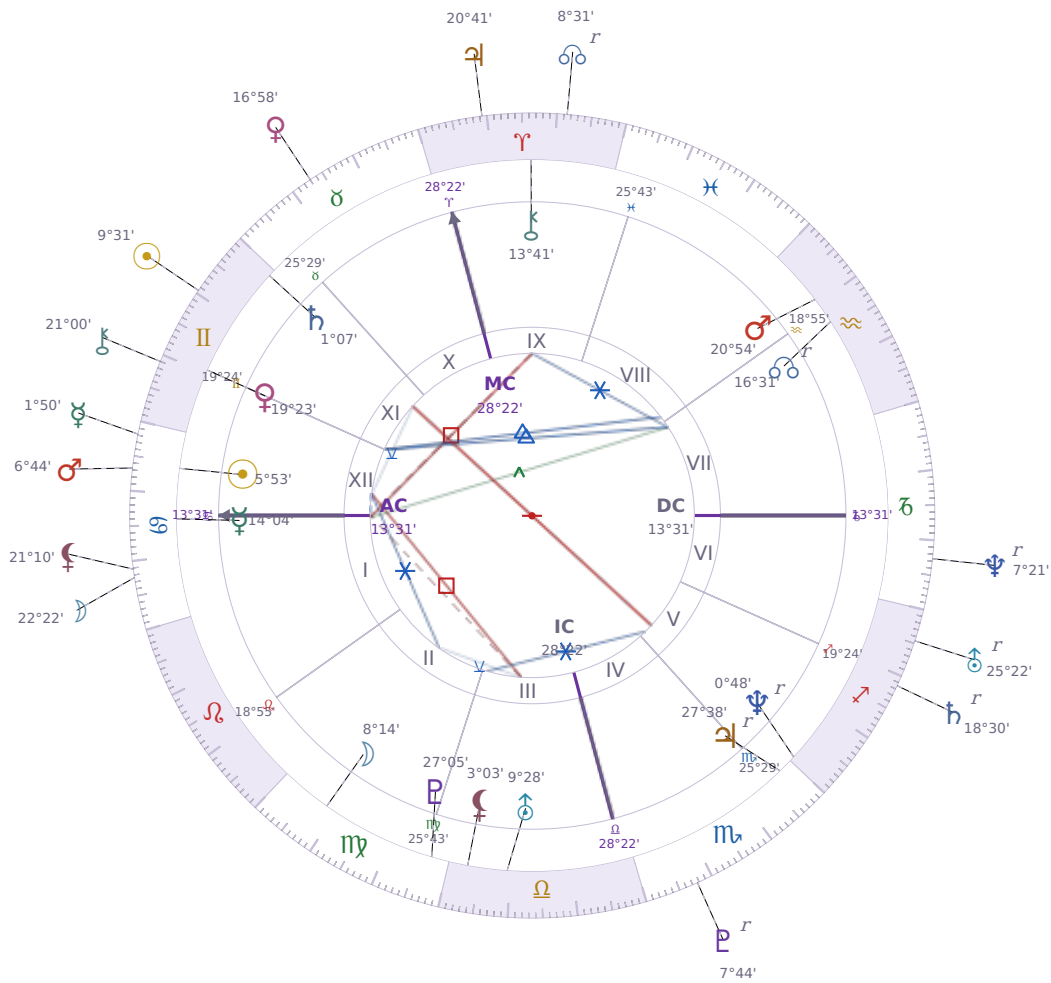

DAILY HOROSCOPE

Elon Reeve Musk

Businessman, entrepreneur, and political figure (born 1971)

♋ Cancer June 28, 1971 07:30 Pretoria

Sunday, 31 May 1987

TRANSITS FOR TODAY

☉ Sun	in ♊ Gemini	9°31'09"
☾ Moon	in ♋ Cancer	22°22'59"
☿ Mercury	in ♋ Cancer	1°50'28"
♀ Venus	in ♉ Taurus	16°58'47"
♂ Mars	in ♋ Cancer	6°44'12"
♃ Jupiter	in ♈ Aries	20°41'41"
♄ Saturn	in ♏ Sagittarius Rx	18°30'44"

♅ Uranus	in	♐ Sagittarius Rx	25°22'27"
♆ Neptune	in	♑ Capricorn Rx	7°21'02"
♇ Pluto	in	♏ Scorpio Rx	7°44'18"
♁ Chiron	in	♊ Gemini	21°00'47"
♊ NNode	in	♈ Aries Rx	8°31'30"
♁ Lilith	in	♋ Cancer	21°10'06"

NATAL PLANETS

☉ Sun	in	♋ Cancer	5°53'26"	XII
☾ Moon	in	♍ Virgo	8°14'52"	II
☿ Mercury	in	♋ Cancer	14°04'03"	I
♀ Venus	in	♊ Gemini	19°23'48"	XI
♂ Mars	in	♒ Aquarius	20°54'21"	VIII
♃ Jupiter	in	♏ Scorpio	27°38'52"	V Rx
♄ Saturn	in	♊ Gemini	1°07'22"	XI
♅ Uranus	in	♎ Libra	9°28'55"	III
♆ Neptune	in	♐ Sagittarius	0°48'48"	V Rx
♇ Pluto	in	♍ Virgo	27°05'36"	III
♁ Chiron	in	♈ Aries	13°41'50"	IX
♊ North Node	in	♒ Aquarius	16°31'23"	VII Rx
♁ Lilith	in	♎ Libra	3°03'14"	III