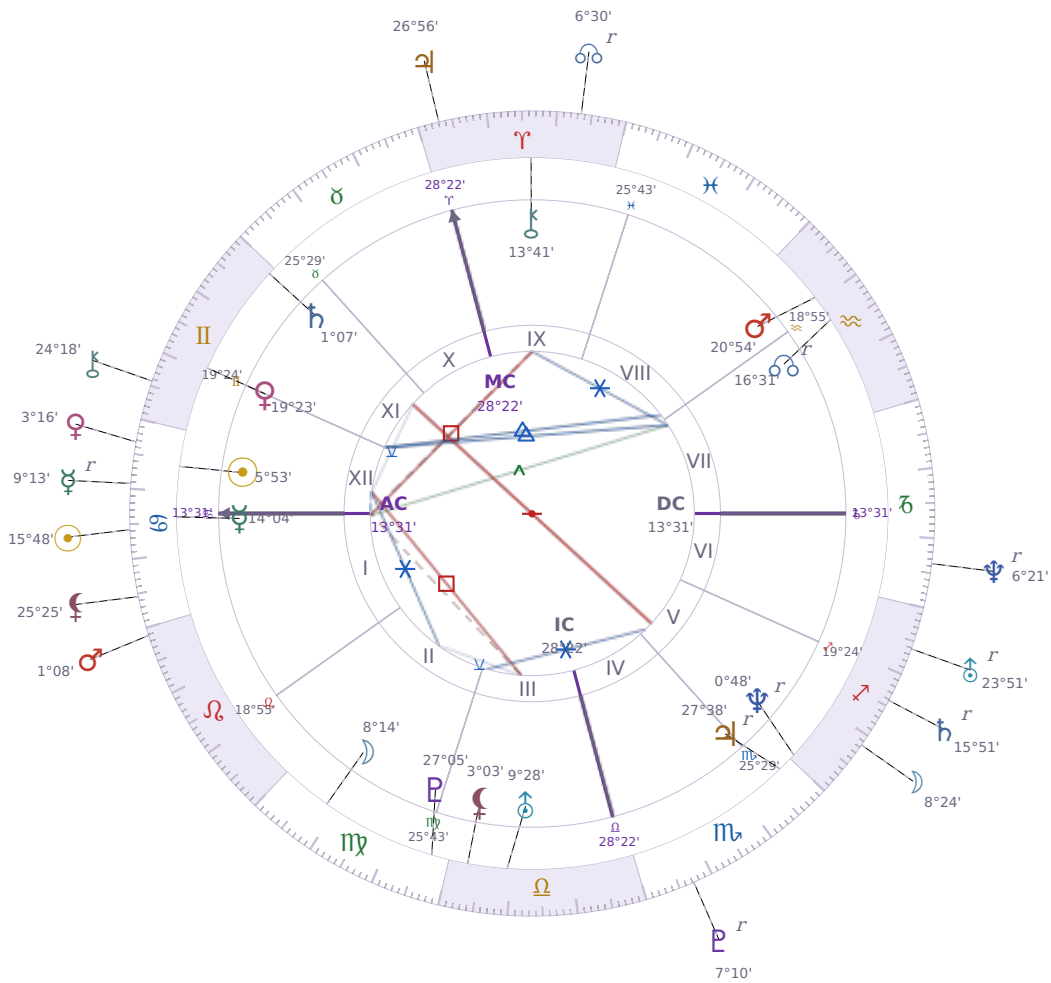

DAILY HOROSCOPE

Elon Reeve Musk

Businessman, entrepreneur, and political figure (born 1971)

♋ Cancer June 28, 1971 07:30 Pretoria

Wednesday, 8 July 1987

TRANSITS FOR TODAY

☉ Sun	in ♋ Cancer	15°48'30"
☾ Moon	in ♏ Sagittarius	8°24'43"
☿ Mercury	in ♋ Cancer Rx	9°13'45"
♀ Venus	in ♋ Cancer	3°16'11"
♂ Mars	in ♌ Leo	1°09'00"
♃ Jupiter	in ♈ Aries	26°56'18"
♄ Saturn	in ♏ Sagittarius Rx	15°51'13"

♅ Uranus	in	♐ Sagittarius Rx	23°51'38"
♆ Neptune	in	♑ Capricorn Rx	6°21'52"
♇ Pluto	in	♏ Scorpio Rx	7°10'31"
♁ Chiron	in	♊ Gemini	24°18'06"
♁ NNode	in	♈ Aries Rx	6°30'48"
♁ Lilith	in	♋ Cancer	25°25'25"

## NATAL PLANETS

☉ Sun	in	♋ Cancer	5°53'26"	XII
☾ Moon	in	♍ Virgo	8°14'52"	II
☿ Mercury	in	♋ Cancer	14°04'03"	I
♀ Venus	in	♊ Gemini	19°23'48"	XI
♂ Mars	in	♒ Aquarius	20°54'21"	VIII
♃ Jupiter	in	♏ Scorpio	27°38'52"	V Rx
♄ Saturn	in	♊ Gemini	1°07'22"	XI
♅ Uranus	in	♎ Libra	9°28'55"	III
♆ Neptune	in	♐ Sagittarius	0°48'48"	V Rx
♇ Pluto	in	♍ Virgo	27°05'36"	III
♁ Chiron	in	♈ Aries	13°41'50"	IX
♁ North Node	in	♒ Aquarius	16°31'23"	VII Rx
♁ Lilith	in	♎ Libra	3°03'14"	III

## KEY TRANSIT FACTORS