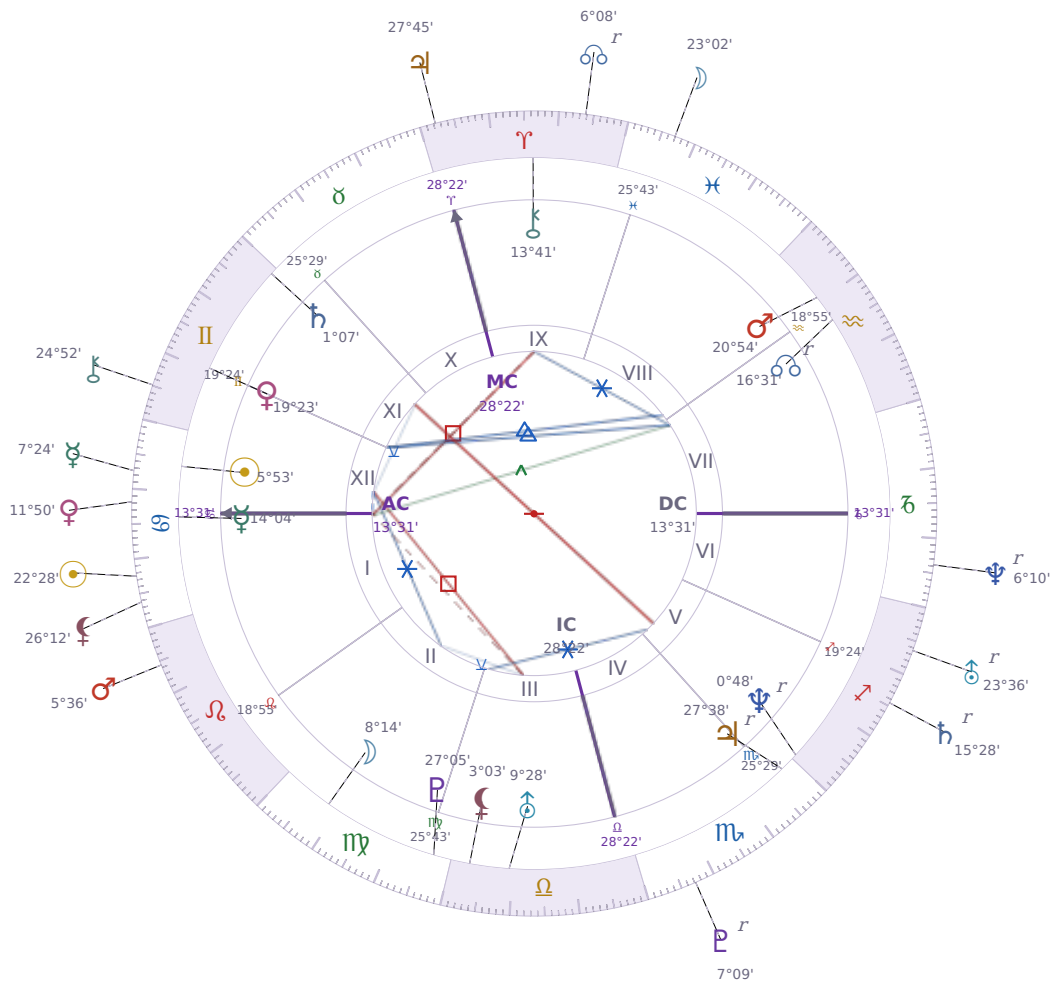

DAILY HOROSCOPE

Elon Reeve Musk

Businessman, entrepreneur, and political figure (born 1971)

♋ Cancer June 28, 1971 07:30 Pretoria

Wednesday, 15 July 1987

TRANSITS FOR TODAY

☉ Sun	in ♋ Cancer	22°28'51"
☾ Moon	in ♓ Pisces	23°02'20"
☿ Mercury	in ♋ Cancer	7°24'15"
♀ Venus	in ♋ Cancer	11°50'25"
♂ Mars	in ♌ Leo	5°36'53"
♃ Jupiter	in ♈ Aries	27°45'12"
♄ Saturn	in ♐ Sagittarius Rx	15°28'08"

♅ Uranus	in	♐ Sagittarius Rx	23°36'45"
♆ Neptune	in	♑ Capricorn Rx	6°10'54"
♇ Pluto	in	♏ Scorpio Rx	7°09'04"
♁ Chiron	in	♊ Gemini	24°52'41"
♁ NNode	in	♈ Aries Rx	6°08'34"
♁ Lilith	in	♋ Cancer	26°12'26"

NATAL PLANETS

☉ Sun	in	♋ Cancer	5°53'26"	XII
☾ Moon	in	♍ Virgo	8°14'52"	II
☿ Mercury	in	♋ Cancer	14°04'03"	I
♀ Venus	in	♊ Gemini	19°23'48"	XI
♂ Mars	in	♒ Aquarius	20°54'21"	VIII
♃ Jupiter	in	♏ Scorpio	27°38'52"	V Rx
♄ Saturn	in	♊ Gemini	1°07'22"	XI
♅ Uranus	in	♎ Libra	9°28'55"	III
♆ Neptune	in	♐ Sagittarius	0°48'48"	V Rx
♇ Pluto	in	♍ Virgo	27°05'36"	III
♁ Chiron	in	♈ Aries	13°41'50"	IX
♁ North Node	in	♒ Aquarius	16°31'23"	VII Rx
♁ Lilith	in	♎ Libra	3°03'14"	III