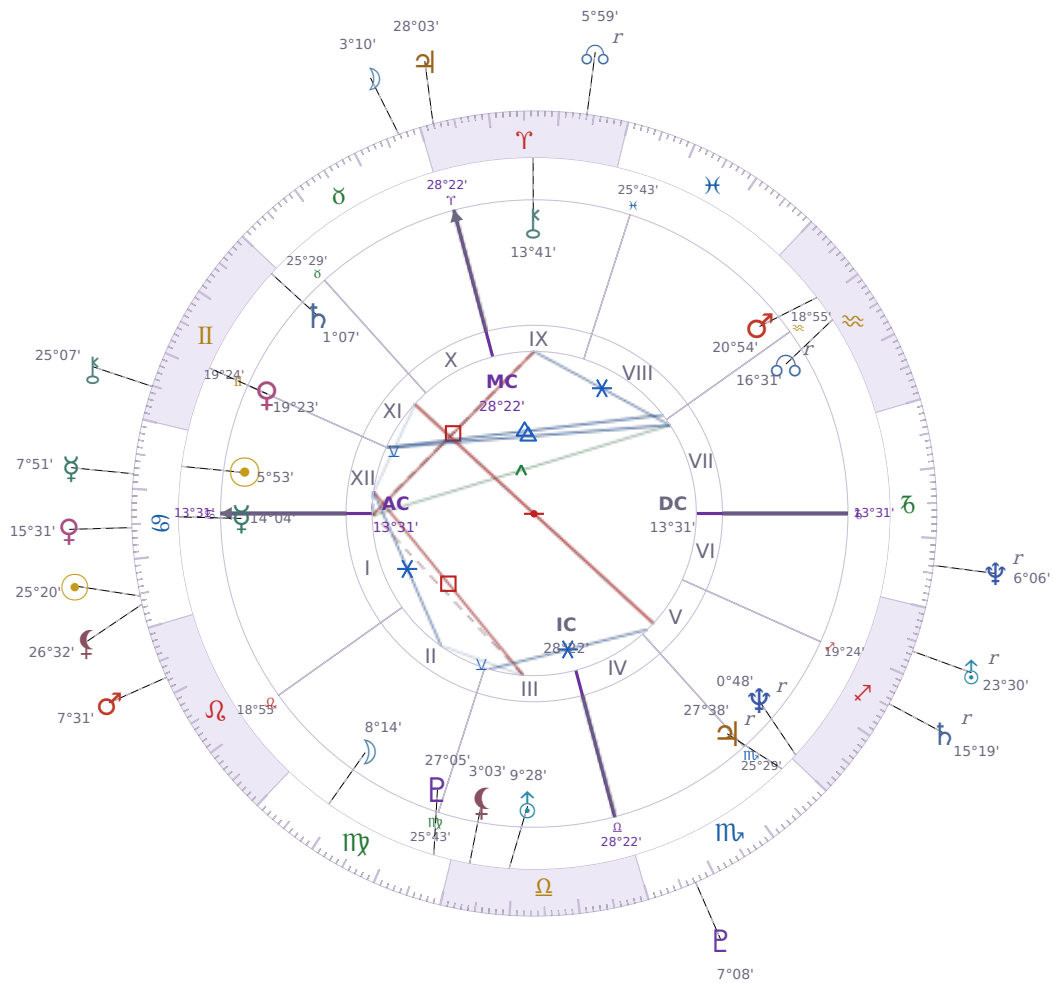

DAILY HOROSCOPE

Elon Reeve Musk

Businessman, entrepreneur, and political figure (born 1971)

♋ Cancer June 28, 1971 07:30 Pretoria

Saturday, 18 July 1987

TRANSITS FOR TODAY

☉ Sun	in ♋ Cancer	25°20'32"
☾ Moon	in ♉ Taurus	3°10'14"
☿ Mercury	in ♋ Cancer	7°51'26"
♀ Venus	in ♋ Cancer	15°31'08"
♂ Mars	in ♌ Leo	7°31'34"
♃ Jupiter	in ♈ Aries	28°03'50"
♄ Saturn	in ♏ Sagittarius Rx	15°19'15"

♅ Uranus	in	♐ Sagittarius Rx	23°30'45"
♆ Neptune	in	♑ Capricorn Rx	6°06'20"
♇ Pluto	in	♏ Scorpio	7°08'56"
♁ Chiron	in	♊ Gemini	25°07'07"
♊ NNode	in	♈ Aries Rx	5°59'02"
♁ Lilith	in	♋ Cancer	26°32'34"

NATAL PLANETS

☉ Sun	in	♋ Cancer	5°53'26"	XII
☾ Moon	in	♍ Virgo	8°14'52"	II
☿ Mercury	in	♋ Cancer	14°04'03"	I
♀ Venus	in	♊ Gemini	19°23'48"	XI
♂ Mars	in	♒ Aquarius	20°54'21"	VIII
♃ Jupiter	in	♏ Scorpio	27°38'52"	V Rx
♄ Saturn	in	♊ Gemini	1°07'22"	XI
♅ Uranus	in	♎ Libra	9°28'55"	III
♆ Neptune	in	♐ Sagittarius	0°48'48"	V Rx
♇ Pluto	in	♍ Virgo	27°05'36"	III
♁ Chiron	in	♈ Aries	13°41'50"	IX
♊ North Node	in	♒ Aquarius	16°31'23"	VII Rx
♁ Lilith	in	♎ Libra	3°03'14"	III