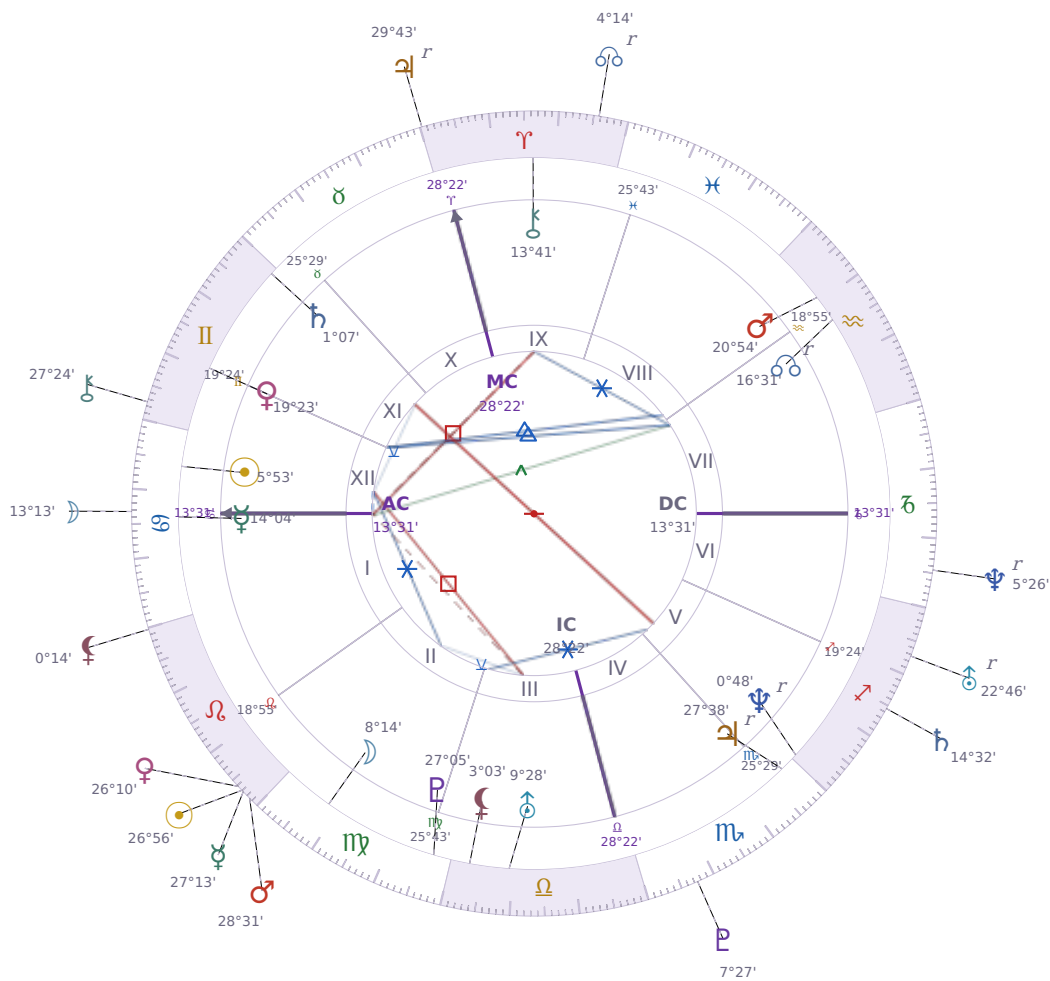

DAILY HOROSCOPE

Elon Reeve Musk

Businessman, entrepreneur, and political figure (born 1971)

♋ Cancer June 28, 1971 07:30 Pretoria

Thursday, 20 August 1987

TRANSITS FOR TODAY

☉ Sun	in ♌ Leo	26°56'33"
☾ Moon	in ♋ Cancer	13°13'41"
☿ Mercury	in ♌ Leo	27°13'24"
♀ Venus	in ♌ Leo	26°10'57"
♂ Mars	in ♌ Leo	28°31'10"
♃ Jupiter	in ♈ Aries Rx	29°43'49"
♄ Saturn	in ♏ Sagittarius	14°32'05"

♅ Uranus	in	♐ Sagittarius Rx	22°46'48"
♆ Neptune	in	♑ Capricorn Rx	5°26'02"
♇ Pluto	in	♏ Scorpio	7°27'44"
♁ Chiron	in	♊ Gemini	27°24'01"
♋ NNode	in	♈ Aries Rx	4°14'12"
♁ Lilith	in	♌ Leo	0°14'04"